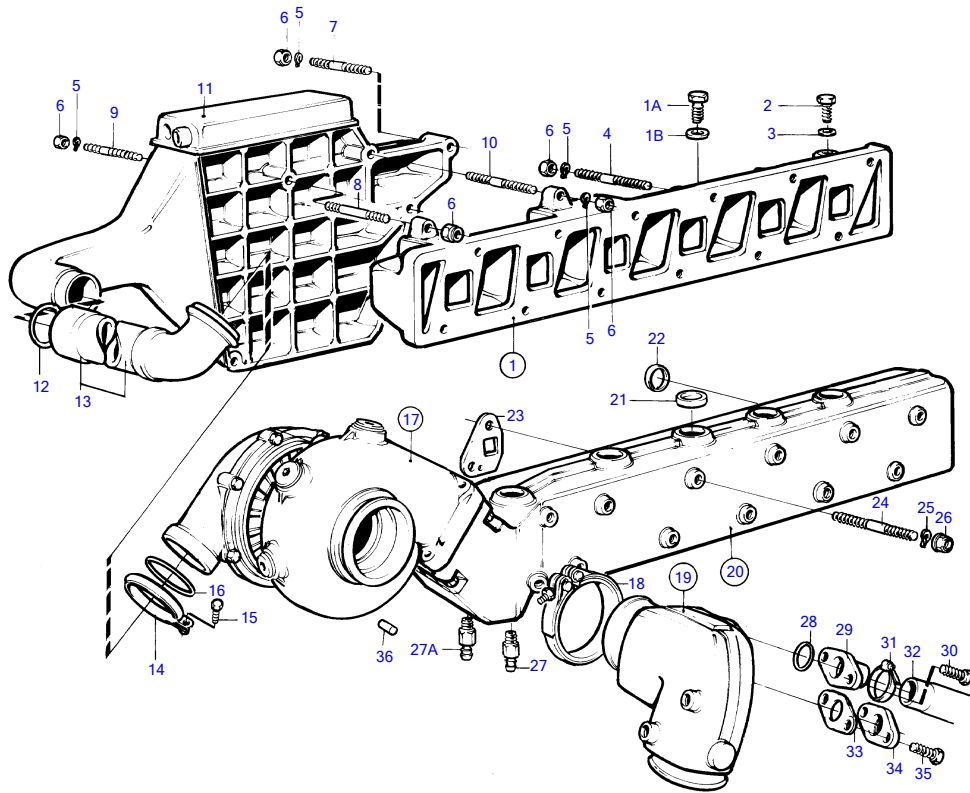

TAMD41A

9385

TAMD41A

| REF | PART NO. | QTY | DESCRIPTION      | SEE SEC. | NOTES                                 |
|-----|----------|-----|------------------|----------|---------------------------------------|
| 1   | 858998   | 1   | Inlet pipe       |          |                                       |
|     | 859300   | 1   | Inlet pipe       |          |                                       |
| 1A  | 960634   | 4   | • Plug           |          | For 859300                            |
| 1B  | 947627   | 4   | • Gasket         |          | For 859300                            |
| 2   | 960632   | 1   | Plug             |          |                                       |
| 3   | 947624   | 1   | Gasket           |          |                                       |
| 4   | 924068   | 9   | Stud             |          | L=50mm                                |
|     | 17942    | 1   | Stud             |          | L=110mm                               |
| 5   | 941907   | 14  | Spring washer    |          |                                       |
| 6   | 945408   | 14  | Flange nut       |          |                                       |
| 7   | 17942    | 1   | Stud             |          | L=110mm                               |
| 8   | 953049   | 1   | Stud             |          | L=50mm                                |
| 9   | 838854   | 1   | Stud             |          | L=185mm                               |
| 10  | 953049   | 1   | Stud             |          | L=50mm                                |
| 11  |          | 1   | after cooler     | 19476    |                                       |
| 12  | 471449   | 1   | O-ring           |          |                                       |
| 13  | 838693   | 1   | Connection pipe  |          |                                       |
| 14  | 838864   | 1   | V-band clamp     |          |                                       |
| 15  | 947542   | 1   | Flange screw     |          |                                       |
| 16  | 967944   | 1   | O-ring           |          |                                       |
| 17  | 838697   | 1   | Turbocharger     | 19463    |                                       |
| 18  | 842993   | 1   | V-band clamp     |          |                                       |
| 19  | 858481   | 1   | Exhaust riser    |          |                                       |
|     |          |     | • Bulletin 44-16 | 44-16-EN | Overhaul kit, Exhaust Bend            |
| 19  |          |     | •                | 19473    |                                       |
| 20  | 838687   | 1   | Exhaust pipe     |          |                                       |
| 21  | 946780   | 12  | Cap plug         |          |                                       |
| 22  | 838766   | 1   | Sealing ring     |          |                                       |
| 23  | 838673   | 6   | Gasket           |          | Repl by 876144                        |
|     | 876144   | 3   | Gasket kit       |          |                                       |
| 24  | 953001   | 8   | Stud             |          | L=120mm                               |
|     | 953002   | 2   | Stud             |          | L=120mm                               |
|     | 953003   | 1   | Stud, stud bolt  | 19500    | L=130mm                               |
|     | 953007   | 1   | Stud, stud bolt  | 19500    | L=150mm                               |
| 25  | 941908   | 12  | Spring washer    |          |                                       |
| 26  | 971095   | 12  | Flange nut       |          |                                       |
| 27  | 949918   | 1   | Shut-off cock    |          |                                       |
| 27A | 947893   | 1   | Shut-off cock    |          |                                       |
| 28  | 842913   | 1   | Sealing ring     |          |                                       |
| 29  | 858659   | 1   | Hose connection  |          |                                       |
| 30  | 946544   | 2   | Flange screw     |          |                                       |
| 31  | 943475   | 1   | Hose clamp       |          |                                       |
| 32  | 944386   | 1   | Rubber hose      |          | Heat exchanger-exhaust bend., L=335mm |
| 33  | 859002   | 1   | Gasket           |          |                                       |
| 34  | 844093   | 1   | Flange           |          |                                       |
| 35  | 946544   | 2   | Flange screw     |          |                                       |
| 36  | 951930   | 1   | Spring pin       |          |                                       |