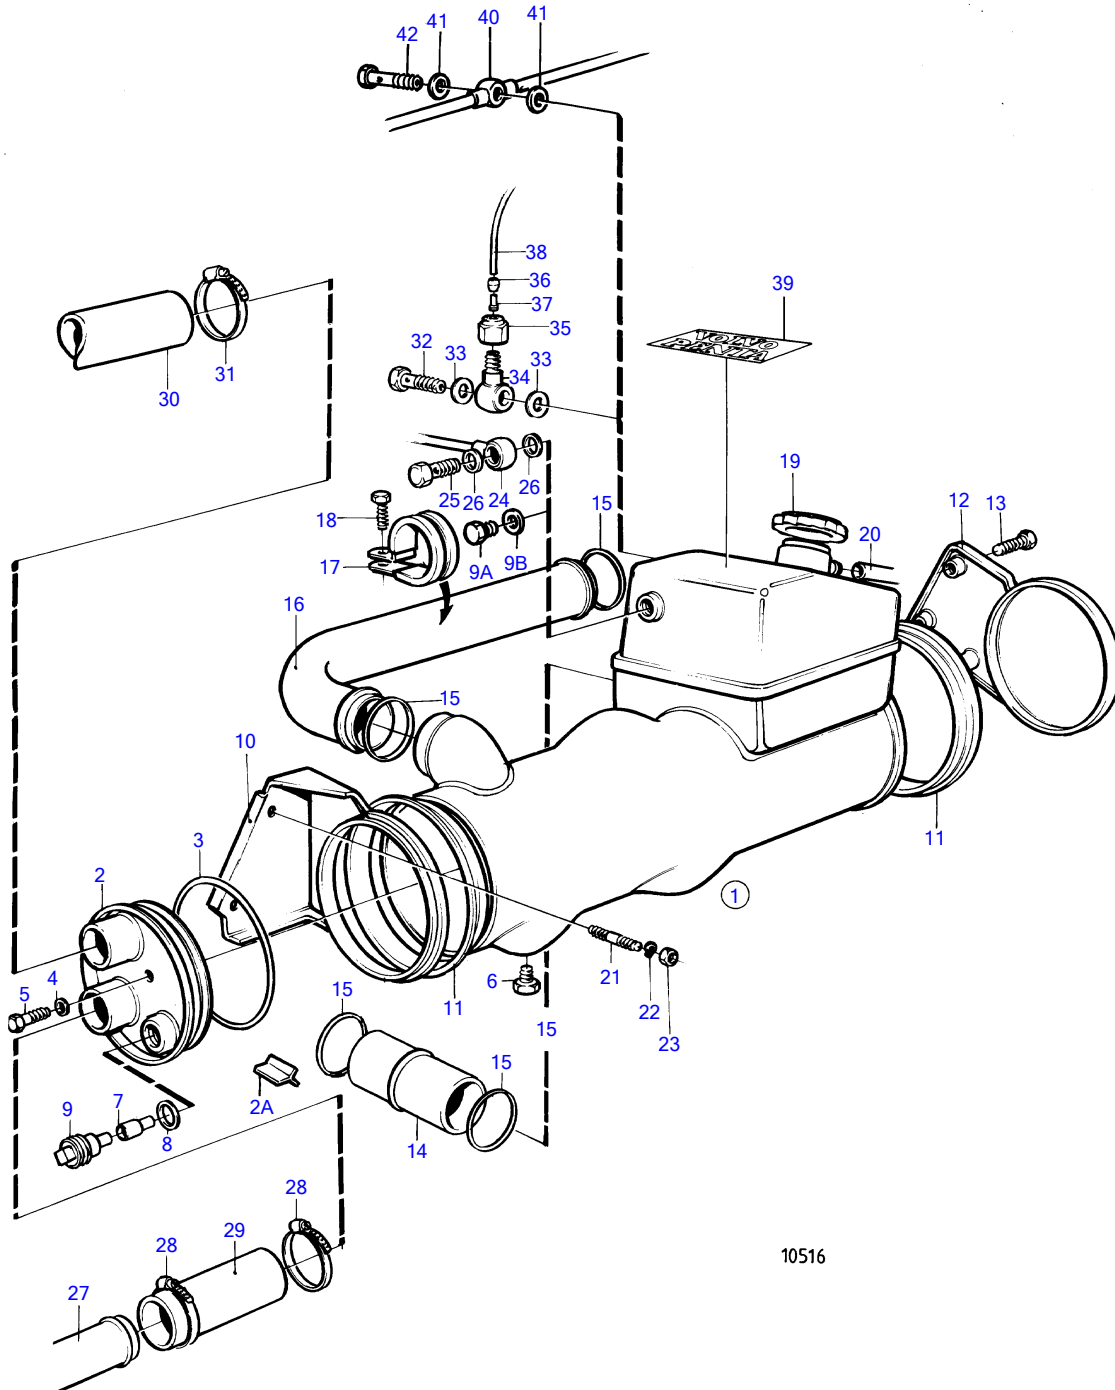

TMD41A

10516

TMD41A

REF	PART NO.	QTY	DESCRIPTION	SEE SEC.	NOTES
1	(838702)	1	Heat exchanger		Replaced by heat exchanger 860276 and air vent hose 860230, Obsolete part
			Bulletin 44-14	44-14-EN	Venting Pipe
1	860276	1	Heat exchanger		
2	860119	1	• Cardboard tube		(858752)
2A	860127	3	• Sealing strip		
3	925027	1	• O-ring		
4	964106	1	• Gasket		
5	963567	1	• Hexagon screw		
6	192134	1	• Plug		
7	838929	1	• Anode		
8	958227	1	• O-ring		
9	858754	1	• Anchorage		
9A	960629	1	• Plug		Included in 860276
9B	11994	1	• Gasket		Included in 860276
10	838729	1	Bracket		
11	838733	2	Adapter		
12	838728	1	Bracket		
13	965185	3	Flange screw		
14	838737	1	Tube		Heat exchanger-circulation pump.
15	968927	4	O-ring		
16	(838798)	1	Coolant pipe		Heat exchanger-thermostat housing., Obsolete part
17	967645	1	Clamp		
18	946544	1	Flange screw		
19	845879	1	Pressure cap		
20	192618	X	Hose		L=700mm
21	953003	1	Stud	19467	
	953007	1	Stud	19467	
22	941908	2	Spring washer		
23	971095	2	Flange nut		(945409)
24	838743	1	Tube	19462	
			Bulletin 44-14	44-14-EN	Venting Pipe
24					Replaced by air VENT hose 860230, 1ea plug 960629 and 1ea gasket 11994
25	969299	1	Hollow screw		(74040)
26	11994	2	Gasket		
27	838778	1	Coolant pipe		Product no.867971, Oil cooler-heat exchanger.
	860278	1	Coolant pipe		Product no.867972,867973, Reverse gear-heat exchanger., (838818)
28	943475	2	Hose clamp		
29	944386	1	Rubber hose		L=60mm
30	944386	1	Rubber hose		Heat exchanger-exhaust bend., For engines with wet exhaust line, L=335mm
31	943475	1	Hose clamp		
32	969299	1	Hollow screw		(74040)
33	11994	2	Gasket		
34	945417	1	Banjo nipple		Only when pipe 838743 is used
35	954356	1	Fitting nut		Only when pipe 838743 is used
36	954364	1	Sleeve		Only when pipe 838743 is used
37	944717	1	Support sleeve		Only when pipe 838743 is used
38	945460	1	Tube		Only when pipe 838743 is used
39		1	Decal		Replaced by decal kit 876234
	876234	1	Decal set		
40	860230	1	Air vent hose		Turbo-heat exchanger-thermostat housing
41	11994	2	Gasket		
42	969299	1	Hollow screw		