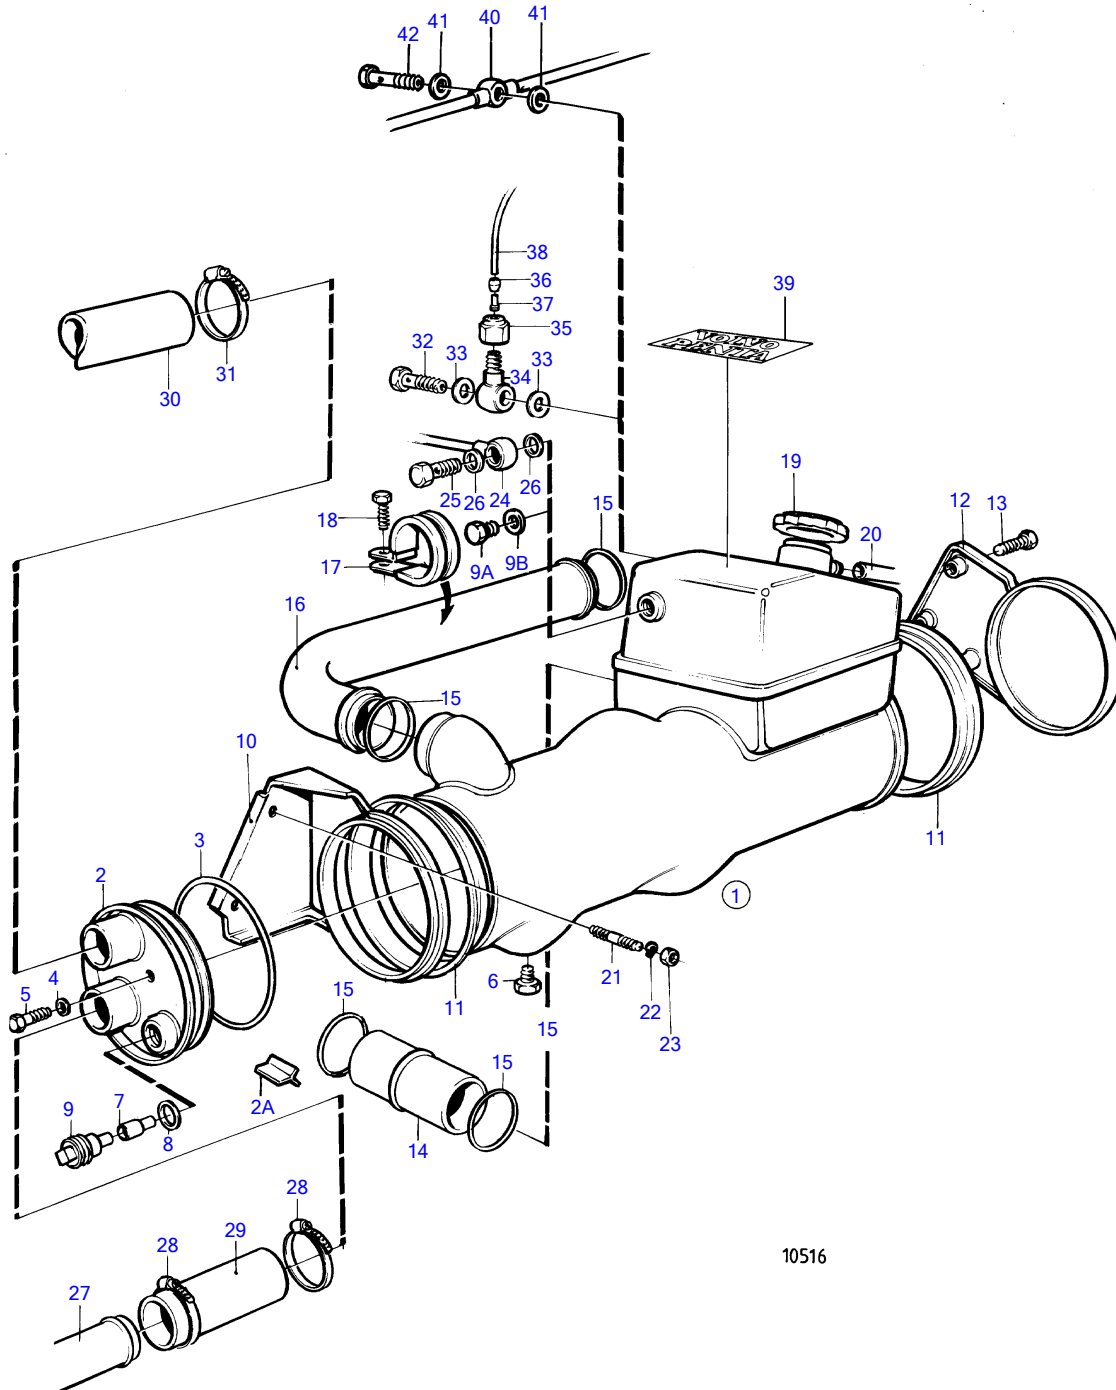

TMD41A

10516

TMD41A

REF	PART NO.	QTY	DESCRIPTION	SEE SEC.	NOTES
1	(838702)	1	Heat exchanger		Replaced by heat exchanger 860276 and air vent hose 860230, Obsolete part
			Bulletin 44-14	44-14-EN	Venting Pipe
1	860276	1	Heat exchanger		
2	860119	1	• Cardboard tube		(858752)
2A	860127	3	• Sealing strip		
3	925027	1	• O-ring		
4	964106	1	• Gasket		
5	963567	1	• Hexagon screw		
6	192134	1	• Plug		
7	838929	1	• Anode		
8	958227	1	• O-ring		
9	858754	1	• Anchorage		
9A	960629	1	• Plug		Included in 860276
9B	11994	1	• Gasket		Included in 860276
10	838729	1	Bracket		
11	838733	2	Adapter		
12	838728	1	Bracket		
13	965185	3	Flange screw		
14	838737	1	Tube		Heat exchanger-circulation pump.
15	968927	4	O-ring		
16	(838798)	1	Coolant pipe		Heat exchanger-thermostat housing., Obsolete part
17	967645	1	Clamp		
18	946544	1	Flange screw		
19	845879	1	Pressure cap		
20	192618	X	Hose		L=700mm
21	953003	1	Stud	19467	
	953007	1	Stud	19467	
22	941908	2	Spring washer		
23	971095	2	Flange nut		(945409)
24	838743	1	Tube	19462	
			Bulletin 44-14	44-14-EN	Venting Pipe
24					Replaced by air VENT hose 860230, 1ea plug 960629 and 1ea gasket 11994
25	969299	1	Hollow screw		(74040)
26	11994	2	Gasket		
27	838778	1	Coolant pipe		Product no.867971, Oil cooler-heat exchanger.
	860278	1	Coolant pipe		Product no.867972,867973, Reverse gear-heat exchanger., (838818)
28	943475	2	Hose clamp		
29	944386	1	Rubber hose		L=60mm
30	944386	1	Rubber hose		Heat exchanger-exhaust bend., For engines with wet exhaust line, L=335mm
31	943475	1	Hose clamp		
32	969299	1	Hollow screw		(74040)
33	11994	2	Gasket		
34	945417	1	Banjo nipple		Only when pipe 838743 is used
35	954356	1	Fitting nut		Only when pipe 838743 is used
36	954364	1	Sleeve		Only when pipe 838743 is used
37	944717	1	Support sleeve		Only when pipe 838743 is used
38	945460	1	Tube		Only when pipe 838743 is used
39		1	Decal		Replaced by decal kit 876234
	876234	1	Decal set		
40	860230	1	Air vent hose		Turbo-heat exchanger-thermostat housing
41	11994	2	Gasket		
42	969299	1	Hollow screw		

7745630-26-19498

10516

Upd:2011-09-27