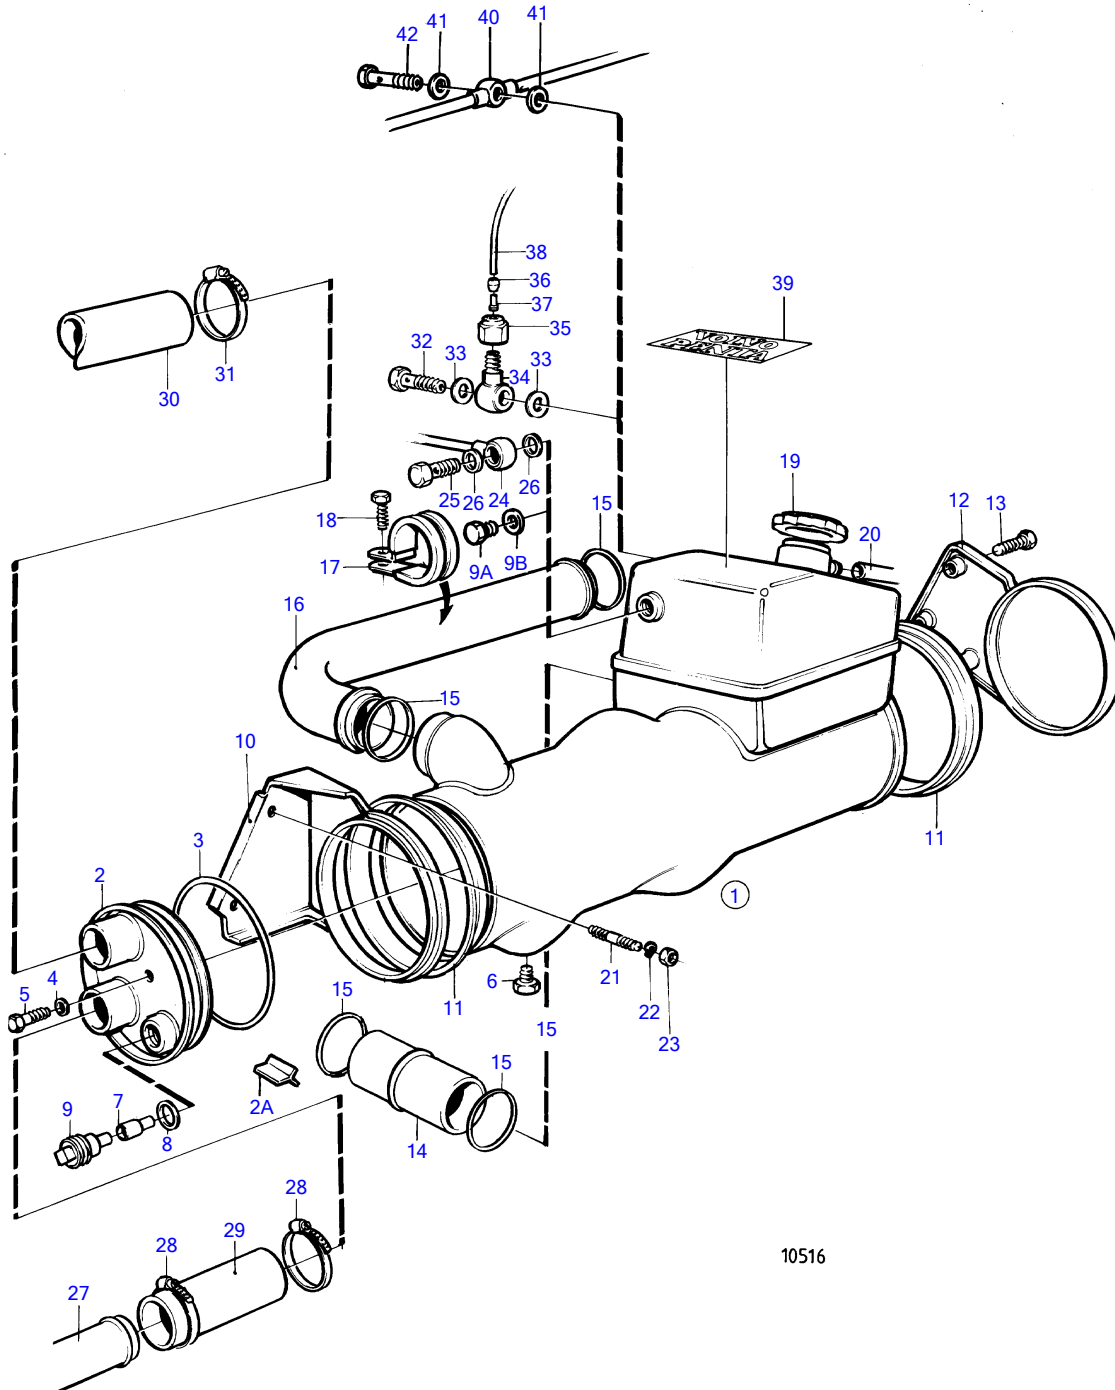

TMD41A

10516

TMD41A

REF	PART NO.	QTY	DESCRIPTION	SEE SEC.	NOTES
1	(838702)	1	Heat exchanger		Replaced by heat exchanger 860276 and air vent hose 860230, Obsolete part
			Bulletin 44-14	44-14-EN	Venting Pipe
1	860276	1	Heat exchanger		
2	860119	1	• Cardboard tube		(858752)
2A	860127	3	• Sealing strip		
3	925027	1	• O-ring		
4	964106	1	• Gasket		
5	963567	1	• Hexagon screw		
6	192134	1	• Plug		
7	838929	1	• Anode		
8	958227	1	• O-ring		
9	858754	1	• Anchorage		
9A	960629	1	• Plug		Included in 860276
9B	11994	1	• Gasket		Included in 860276
10	838729	1	Bracket		
11	838733	2	Adapter		
12	838728	1	Bracket		
13	965185	3	Flange screw		
14	838737	1	Tube		Heat exchanger-circulation pump.
15	968927	4	O-ring		
16	(838798)	1	Coolant pipe		Heat exchanger-thermostat housing., Obsolete part
17	967645	1	Clamp		
18	946544	1	Flange screw		
19	845879	1	Pressure cap		
20	192618	X	Hose		L=700mm
21	953003	1	Stud	19467	
	953007	1	Stud	19467	
22	941908	2	Spring washer		
23	971095	2	Flange nut		(945409)
24	838743	1	Tube	19462	
			Bulletin 44-14	44-14-EN	Venting Pipe
24					Replaced by air VENT hose 860230, 1ea plug 960629 and 1ea gasket 11994
25	969299	1	Hollow screw		(74040)
26	11994	2	Gasket		
27	838778	1	Coolant pipe		Product no.867971, Oil cooler-heat exchanger.
	860278	1	Coolant pipe		Product no.867972,867973, Reverse gear-heat exchanger., (838818)
28	943475	2	Hose clamp		
29	944386	1	Rubber hose		L=60mm
30	944386	1	Rubber hose		Heat exchanger-exhaust bend., For engines with wet exhaust line, L=335mm
31	943475	1	Hose clamp		
32	969299	1	Hollow screw		(74040)
33	11994	2	Gasket		
34	945417	1	Banjo nipple		Only when pipe 838743 is used
35	954356	1	Fitting nut		Only when pipe 838743 is used
36	954364	1	Sleeve		Only when pipe 838743 is used
37	944717	1	Support sleeve		Only when pipe 838743 is used
38	945460	1	Tube		Only when pipe 838743 is used
39		1	Decal		Replaced by decal kit 876234
	876234	1	Decal set		
40	860230	1	Air vent hose		Turbo-heat exchanger-thermostat housing
41	11994	2	Gasket		
42	969299	1	Hollow screw		

7745630-26-19498

10516

Upd:2011-09-27