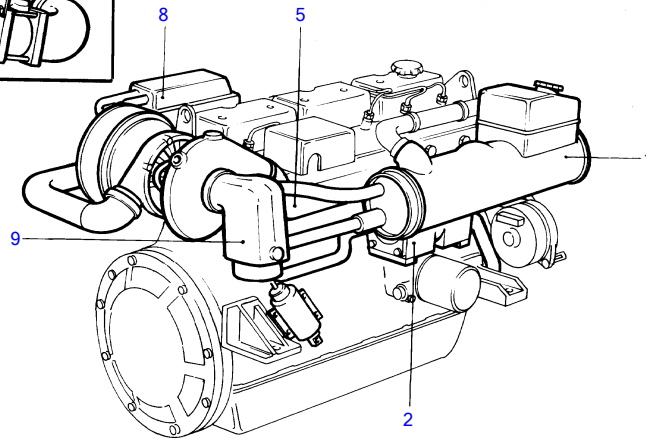

TAMD41A

9403

TAMD41A

REF	QTY	DESCRIPTION	SEE SEC.	NOTES
1	1	heat exchanger with installation components	19498	
2	1	oil cooler with installation components	19455	
3	1	circulation pump with installation components	19443	
4	1	turbo and air filter with installation components	19462	
5	1	induction- and exhaust manifold with installation components	19469	
6	1	thermostat housing with installation components	19479	
7	1	sea water pump with installation components	19448	
8	1	after cooler with installation components	19475	
9	1	exhaust line, wet		Alt see group 9
10	1	exhaust line, dry		Alt see group 9