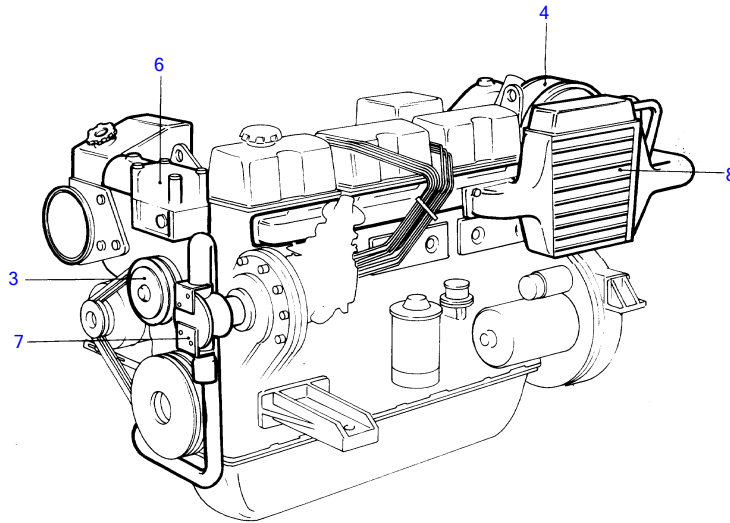

TAMD41A

9403

TAMD41A

REF	QTY	DESCRIPTION	SEE SEC.	NOTES
1	1	heat exchanger with installation components	19498	
2	1	oil cooler with installation components	19455	
3	1	circulation pump with installation components	19443	
4	1	turbo and air filter with installation components	19462	
5	1	induction- and exhaust manifold with installation components	19469	
6	1	thermostat housing with installation components	19479	
7	1	sea water pump with installation components	19448	
8	1	after cooler with installation components	19475	
9	1	exhaust line, wet		Alt see group 9
10	1	exhaust line, dry		Alt see group 9