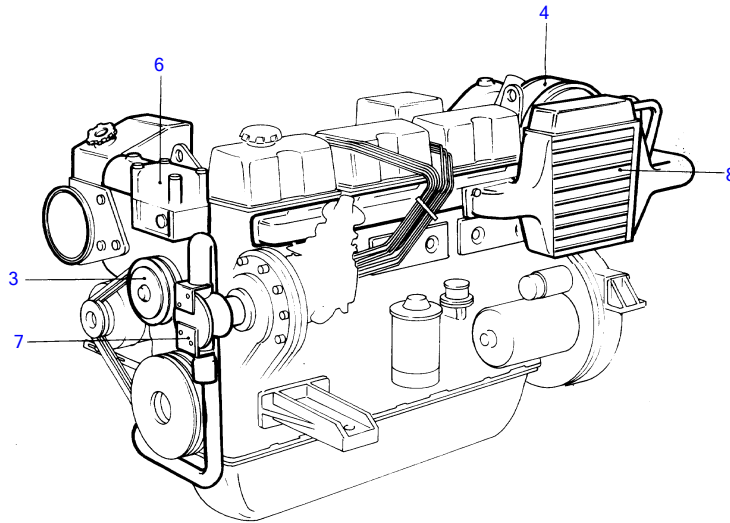

TAMD41A

9403

## TAMD41A

REF	QTY	DESCRIPTION	SEE SEC.	NOTES
1	1	heat exchanger with installation components	19498	
2	1	oil cooler with installation components	19455	
3	1	circulation pump with installation components	19443	
4	1	turbo and air filter with installation components	19462	
5	1	induction- and exhaust manifold with installation components	19469	
6	1	thermostat housing with installation components	19479	
7	1	sea water pump with installation components	19448	
8	1	after cooler with installation components	19475	
9	1	exhaust line, wet		Alt see group 9
10	1	exhaust line, dry		Alt see group 9