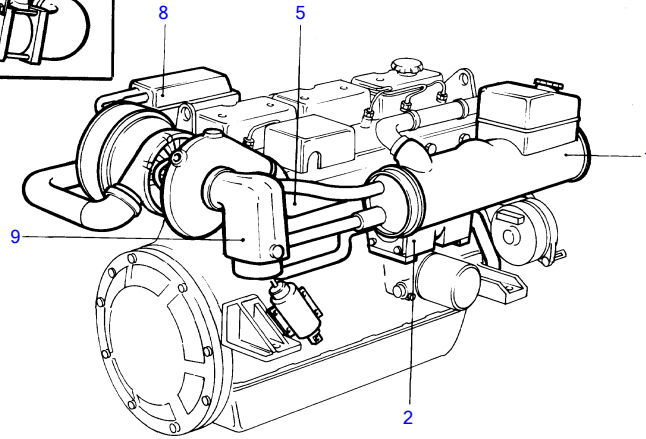

TAMD41A

9403

## TAMD41A

REF	QTY	DESCRIPTION	SEE SEC.	NOTES
1	1	heat exchanger with installation components	19498	
2	1	oil cooler with installation components	19455	
3	1	circulation pump with installation components	19443	
4	1	turbo and air filter with installation components	19462	
5	1	induction- and exhaust manifold with installation components	19469	
6	1	thermostat housing with installation components	19479	
7	1	sea water pump with installation components	19448	
8	1	after cooler with installation components	19475	
9	1	exhaust line, wet		Alt see group 9
10	1	exhaust line, dry		Alt see group 9