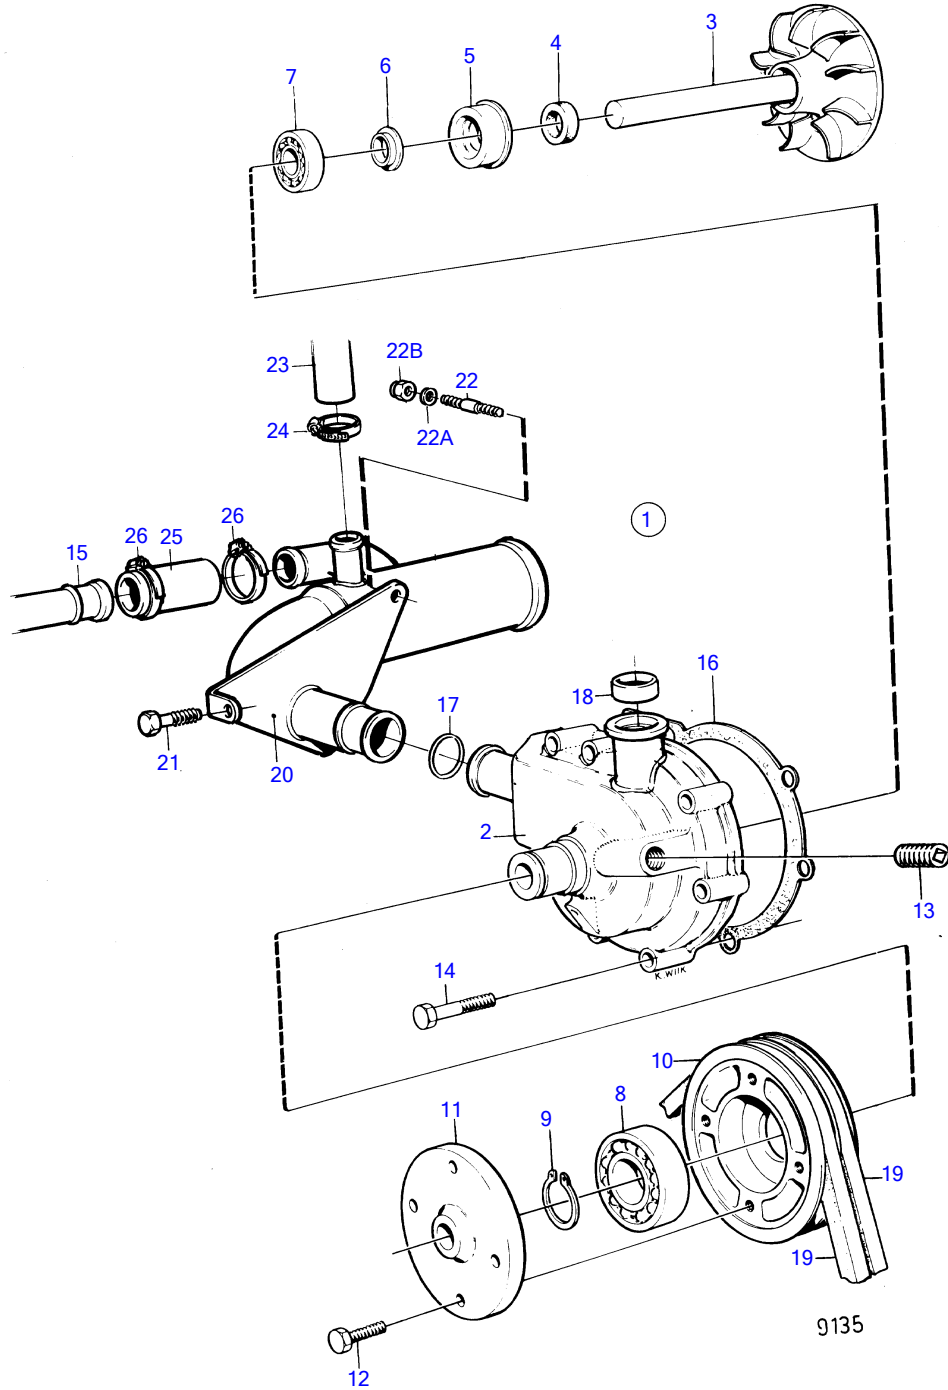

TAMD41A

TAMD41A

REF	PART NO.	QTY	DESCRIPTION	SEE SEC.	NOTES
1	838699	1	Water pump		SN-2204109809 Repl by 859127
2		1	• housing		
3		1	• shaft		
4	421306	1	• Wear ring		
5	1545283	1	• Sealing ring		
6	70913	1	• Deflector		
7	1660609	1	• Ball bearing		
8	181538	1	• Ball bearing		
9	914462	1	• Snap ring		
10	1542235	1	• Pulley		
11	1542236	1	• Hub		
12	946173	4	• Flange screw		
13	941907	4	• Spring washer		
14	947760	6	• Flange screw		
	875626	X	Repair kit		Repl by 275617
	275617	X	Repair kit		Repl by 271080
	271080	X	Repair kit		See group 10A
15	(858522)	1	Coolant pipe		Inlet-water pump, Obsolete part
16	859027	1	Gasket		
17	925067	1	O-ring		
18	1542198	1	Sealing ring		
			•	19478	
19		X	drive belt		See group 3
20	(858520)	1	Coolant pipe		Obsolete part
21	946670	1	Flange screw		
22	953001	1	Stud	19470	
22A	941907	1	Spring washer		
22B	971095	1	Flange nut		(945409)
23	952969	X	Hose		Expansion tank-inlet, L=1940mm
24	943472	1	Hose clamp		
25	944386	X	Rubber hose		L=90mm
26	943475	2	Hose clamp		