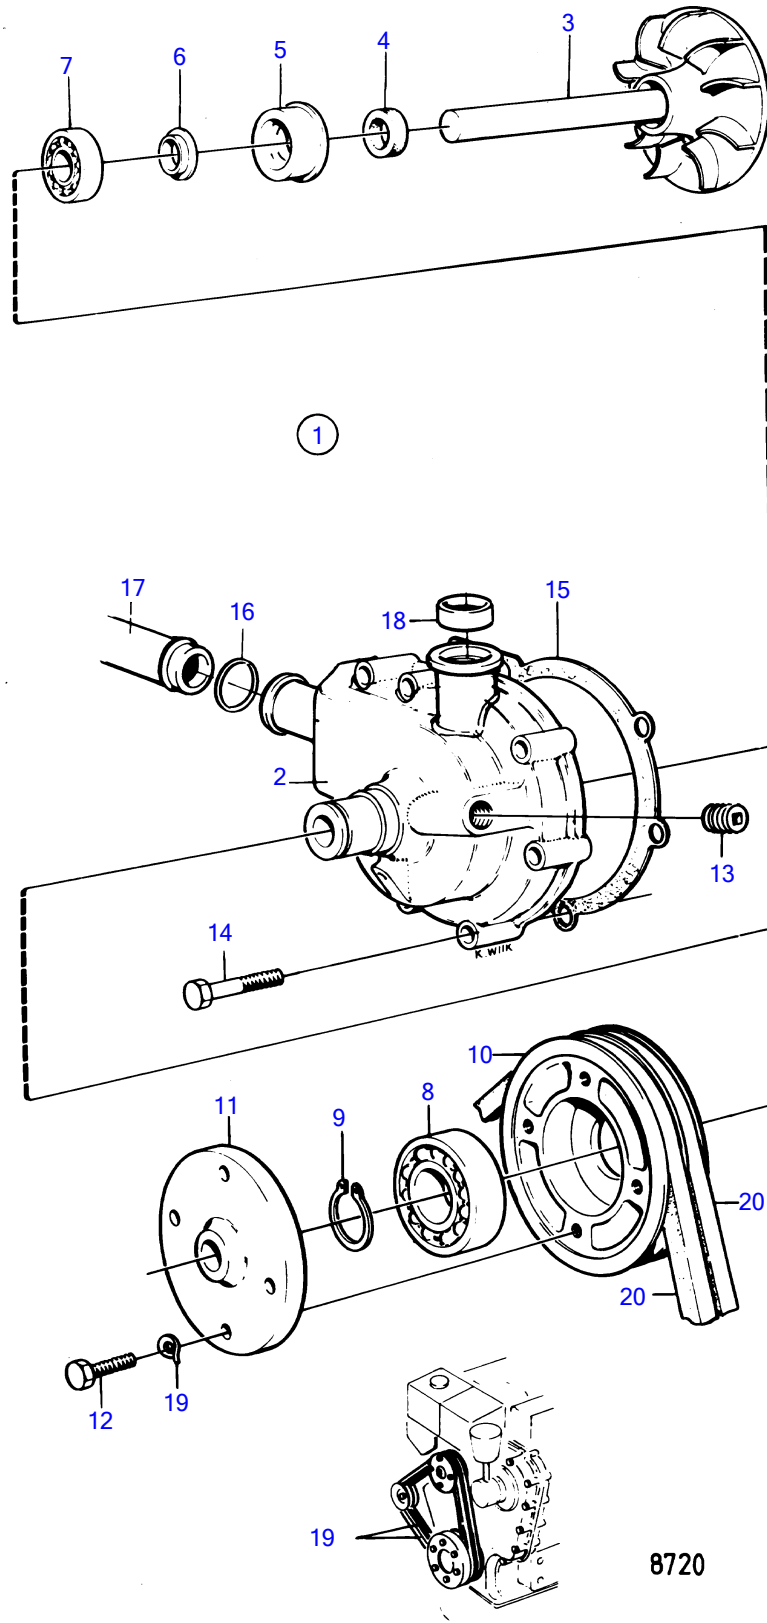

TAMD41A

TAMD41A

REF	PART NO.	QTY	DESCRIPTION	NOTES
1	859127	1	Water pump	
2		1	• Housing	
3	(1542232)	1	• Shaft	Obsolete part
4	421306	1	• Wear ring	
5	1545283	1	• Sealing ring	
6	70913	1	• Deflector	
7	1660609	1	• Ball bearing	
8	181538	1	• Ball bearing	
9	914462	1	• Snap ring	
10	1542235	1	• Pulley	
11	1542236	1	• Hub	
12	946173	1	• Flange screw	
13	952077	1	• Plug	
	875626	X	Repair kit	Repl by 275617
	275617	X	Repair kit	Repl by 271080
	271080	X	Repair kit	See group 10A
14	947760	6	Flange screw	
15	859027	1	Gasket	
16	968927	1	O-ring	
17	838737	1	Tube	Heat exchanger-circulation pump.
18	1542198	1	Sealing ring	
19	941907	4	Spring washer	
20		X	drive belt	See group 3