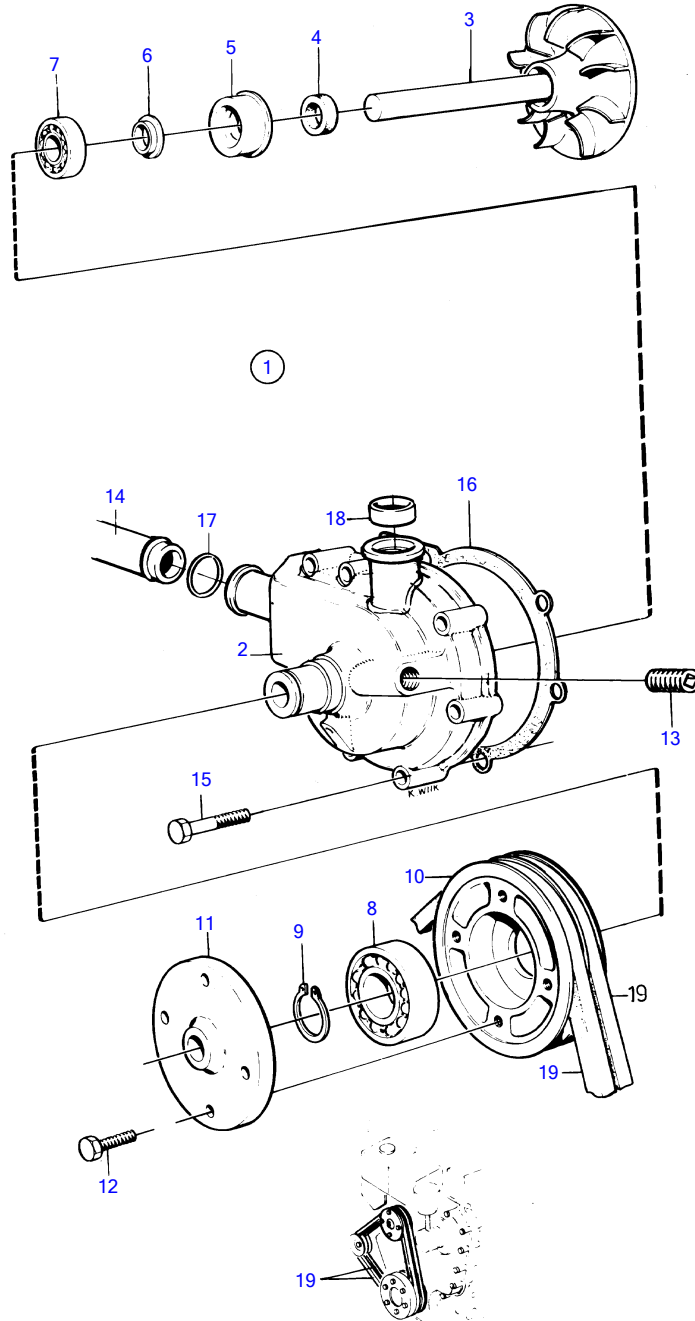

TMD41A, D41A, TAMD41A, AQAD41A, AD41A

9434

## TMD41A, D41A, TAMD41A, AQAD41A, AD41A

REF	PART NO.	QTY	DESCRIPTION	SEE SEC.	NOTES
1	838699	1	Water pump		SN-2204109809 Repl by 859127
2		1	• housing		
3		1	• shaft		
4	421306	1	• Wear ring		
5	1545283	1	• Sealing ring		
6	70913	1	• Deflector		
7	1660609	1	• Ball bearing		
8	181538	1	• Ball bearing		
9	914462	1	• Snap ring		
10	1542235	1	• Pulley		
11	1542236	1	• Hub		
12	946173	4	• Flange screw		
13	875626	X	Repair kit		Repl by 275617
	275617	X	Repair kit		Repl by 271080
	271080	X	Repair kit		See group 10A
14	838737	1	Tube		Heat exchanger-circulation pump.
15	947760	6	Flange screw		
16	859027	1	Gasket		
17	925067	1	O-ring		
18	1542198	1	Sealing ring		
				19479	
19		X	drive belt		See group 3