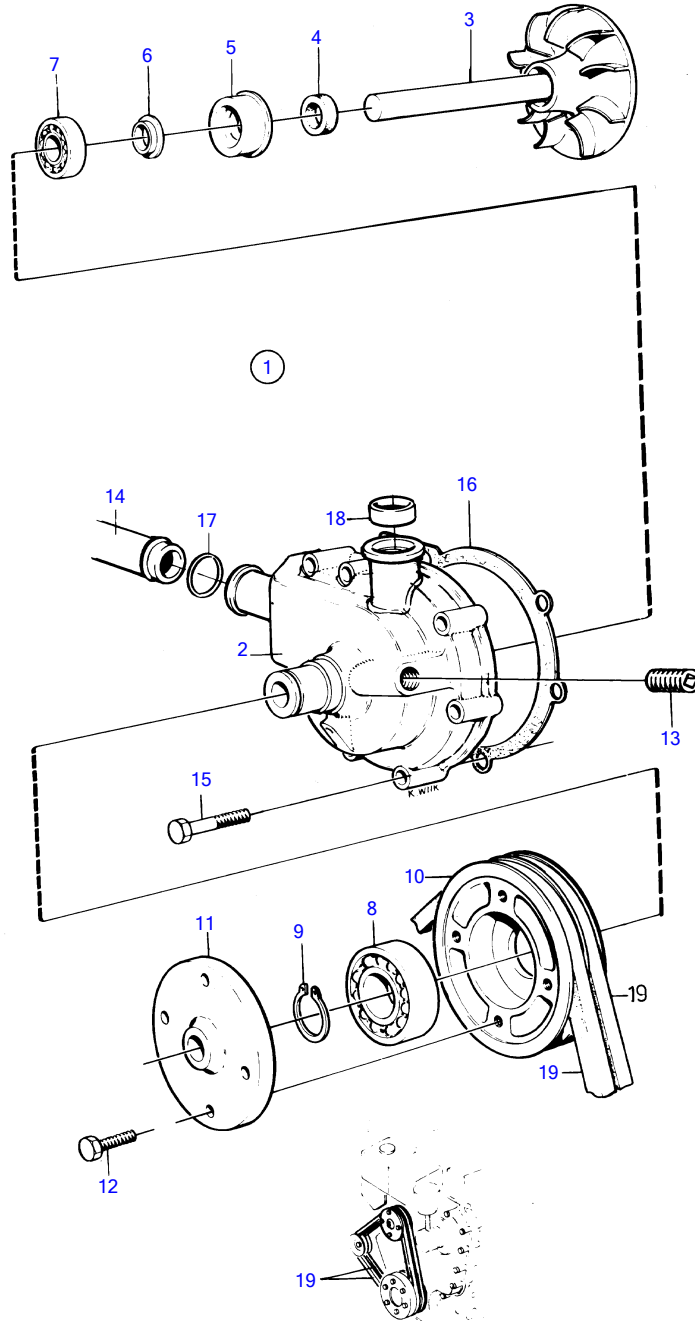

TMD41A, D41A, TAMD41A, AQAD41A, AD41A

TMD41A, D41A, TAMD41A, AQAD41A, AD41A

REF	PART NO.	QTY	DESCRIPTION	SEE SEC.	NOTES
1	838699	1	Water pump		SN-2204109809 Repl by 859127
2		1	• housing		
3		1	• shaft		
4	421306	1	• Wear ring		
5	1545283	1	• Sealing ring		
6	70913	1	• Deflector		
7	1660609	1	• Ball bearing		
8	181538	1	• Ball bearing		
9	914462	1	• Snap ring		
10	1542235	1	• Pulley		
11	1542236	1	• Hub		
12	946173	4	• Flange screw		
13	875626	X	Repair kit		Repl by 275617
	275617	X	Repair kit		Repl by 271080
	271080	X	Repair kit		See group 10A
14	838737	1	Tube		Heat exchanger-circulation pump.
15	947760	6	Flange screw		
16	859027	1	Gasket		
17	925067	1	O-ring		
18	1542198	1	Sealing ring		
				19479	
19		X	drive belt		See group 3