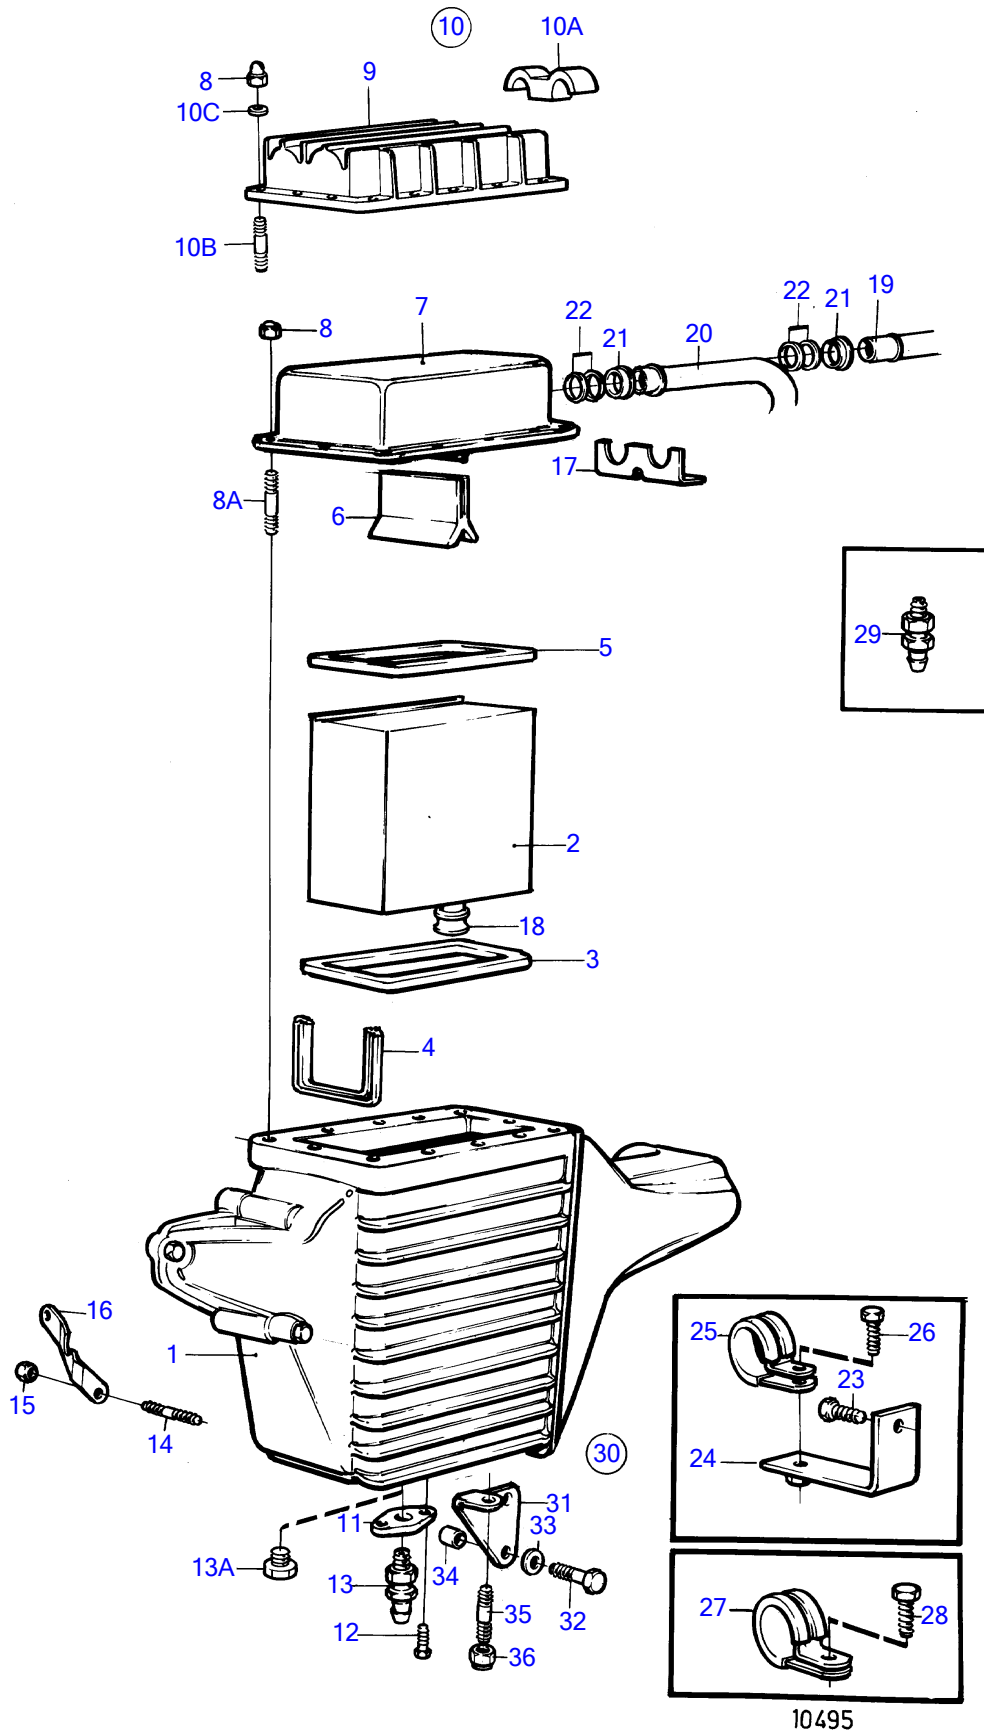

TAMD41A

10495

TAMD41A

REF	PART NO.	QTY	DESCRIPTION	NOTES
1	838823	1	Housing, housing	SN-2204108354 Repl by 859199
	859199	1	Housing	Replaced by housing 859354 together with installation kit 859593, SN2204108355-2204119999.
	859354	1	Housing	SN2204120000-
2	838718	1	Insert	Repl by 858947
	858947	1	Insert	Repl by 859362
	859362	1	Insert	
3	838720	1	Seal	
4	838831	1	Sealing strip	
5	838720	1	Seal	
6	847573	1	Sealing strip	
7	859554	1	Cover	Replaced by cover 860135 and installation kit 876293., Metal
8	948685	12	Cap nut	
8A	953031	11	Stud	L=25mm early type
8	953032	12	Stud	L=28mm late type
9	860135	1	Cover	Plastic
10	876293	1	Mounting kit	For 860135
10A	860133	1	• Retainer	For 860135
10B	953036	11	• Stud	L=38mm
10	975132	1	• Stud	L=68mm
10C	955893	12	• Washer	
11	838830	1	Flange	SN-2204108354 Repl by 858979
12	965175	2	Flange screw	SN-2204108354
13	949918	1	Shut-off cock	Early type
13A	192134	1	Plug	Late type
14	953041	1	Stud	
15	945408	1	Flange nut	
16	(838833)	1	Support	Obsolete part
17	838754	1	Bracket	For 859554
18	858979	1	Sealing ring	
19	838814	1	Coolant pipe	Oil cooler-after cooler
20	838780	1	Coolant pipe	After cooler-heat exchanger, Product no.868421,868425,868427,868431,868433,868434
	838780	1	Coolant pipe	After cooler-outlet, Product no.868422,868426,868428
	838816	1	Coolant pipe	After cooler-reverse gear, Product no.867965,867976,868082, Replaced by pipe 860279,860280 and installation kit 859588.
	860279	1	Coolant pipe	(859585) see group 4A
21	847108	2	Pipe retainer	
22	858986	4	Sealing ring	(842744)
23	946472	1	Flange screw	
24	(838828)	1	Anchorage	Obsolete part
25	952635	2	Clamp	
26	946544	1	Flange screw	
27	952635	1	Clamp	
28		1	screw	See group 2A
29	949918	1	Shut-off cock	Product no.868421,868425,868427,868431,868433,868434, For pipe 838780, Product no.868422,868426,868428
30	859593	1	Mounting kit	
31	858965	1	• Bracket	For 859354
32	965226	2	• Flange screw	
33	955897	2	• Washer	Early type
34	912142	2	• Spacer sleeve	L=5mm
35	953041	1	• Stud	
36	945408	1	• Flange nut	