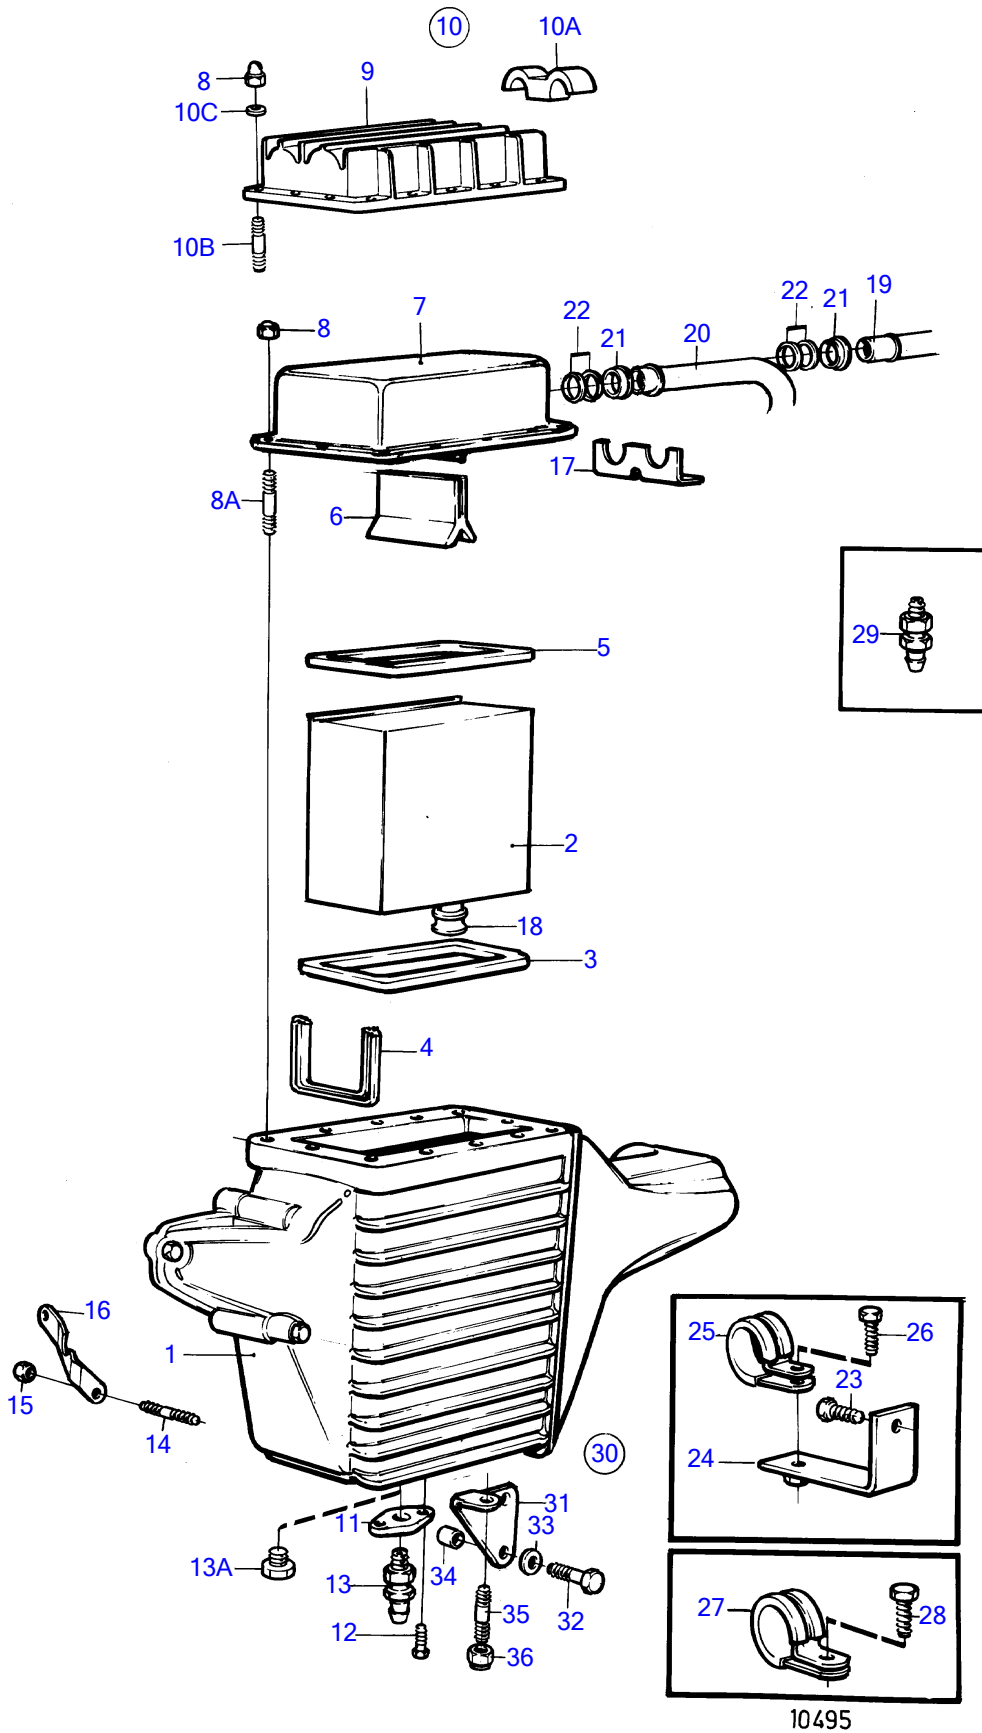

TAMD41A

10495

TAMD41A

REF	PART NO.	QTY	DESCRIPTION	NOTES
1	838823	1	Housing, housing	SN-2204108354 Repl by 859199
	859199	1	Housing	Replaced by housing 859354 together with installation kit 859593, SN2204108355-2204119999.
	859354	1	Housing	SN2204120000-
2	838718	1	Insert	Repl by 858947
	858947	1	Insert	Repl by 859362
	859362	1	Insert	
3	838720	1	Seal	
4	838831	1	Sealing strip	
5	838720	1	Seal	
6	847573	1	Sealing strip	
7	859554	1	Cover	Replaced by cover 860135 and installation kit 876293., Metal
8	948685	12	Cap nut	
8A	953031	11	Stud	L=25mm early type
8	953032	12	Stud	L=28mm late type
9	860135	1	Cover	Plastic
10	876293	1	Mounting kit	For 860135
10A	860133	1	• Retainer	For 860135
10B	953036	11	• Stud	L=38mm
10	975132	1	• Stud	L=68mm
10C	955893	12	• Washer	
11	838830	1	Flange	SN-2204108354 Repl by 858979
12	965175	2	Flange screw	SN-2204108354
13	949918	1	Shut-off cock	Early type
13A	192134	1	Plug	Late type
14	953041	1	Stud	
15	945408	1	Flange nut	
16	(838833)	1	Support	Obsolete part
17	838754	1	Bracket	For 859554
18	858979	1	Sealing ring	
19	838814	1	Coolant pipe	Oil cooler-after cooler
20	838780	1	Coolant pipe	After cooler-heat exchanger, Product no.868421,868425,868427,868431,868433,868434
	838780	1	Coolant pipe	After cooler-outlet, Product no.868422,868426,868428
	838816	1	Coolant pipe	After cooler-reverse gear, Product no.867965,867976,868082, Replaced by pipe 860279,860280 and installation kit 859588.
	860279	1	Coolant pipe	(859585) see group 4A
21	847108	2	Pipe retainer	
22	858986	4	Sealing ring	(842744)
23	946472	1	Flange screw	
24	(838828)	1	Anchorage	Obsolete part
25	952635	2	Clamp	
26	946544	1	Flange screw	
27	952635	1	Clamp	
28		1	screw	See group 2A
29	949918	1	Shut-off cock	Product no.868421,868425,868427,868431,868433,868434, For pipe 838780, Product no.868422,868426,868428
30	859593	1	Mounting kit	
31	858965	1	• Bracket	For 859354
32	965226	2	• Flange screw	
33	955897	2	• Washer	Early type
34	912142	2	• Spacer sleeve	L=5mm
35	953041	1	• Stud	
36	945408	1	• Flange nut