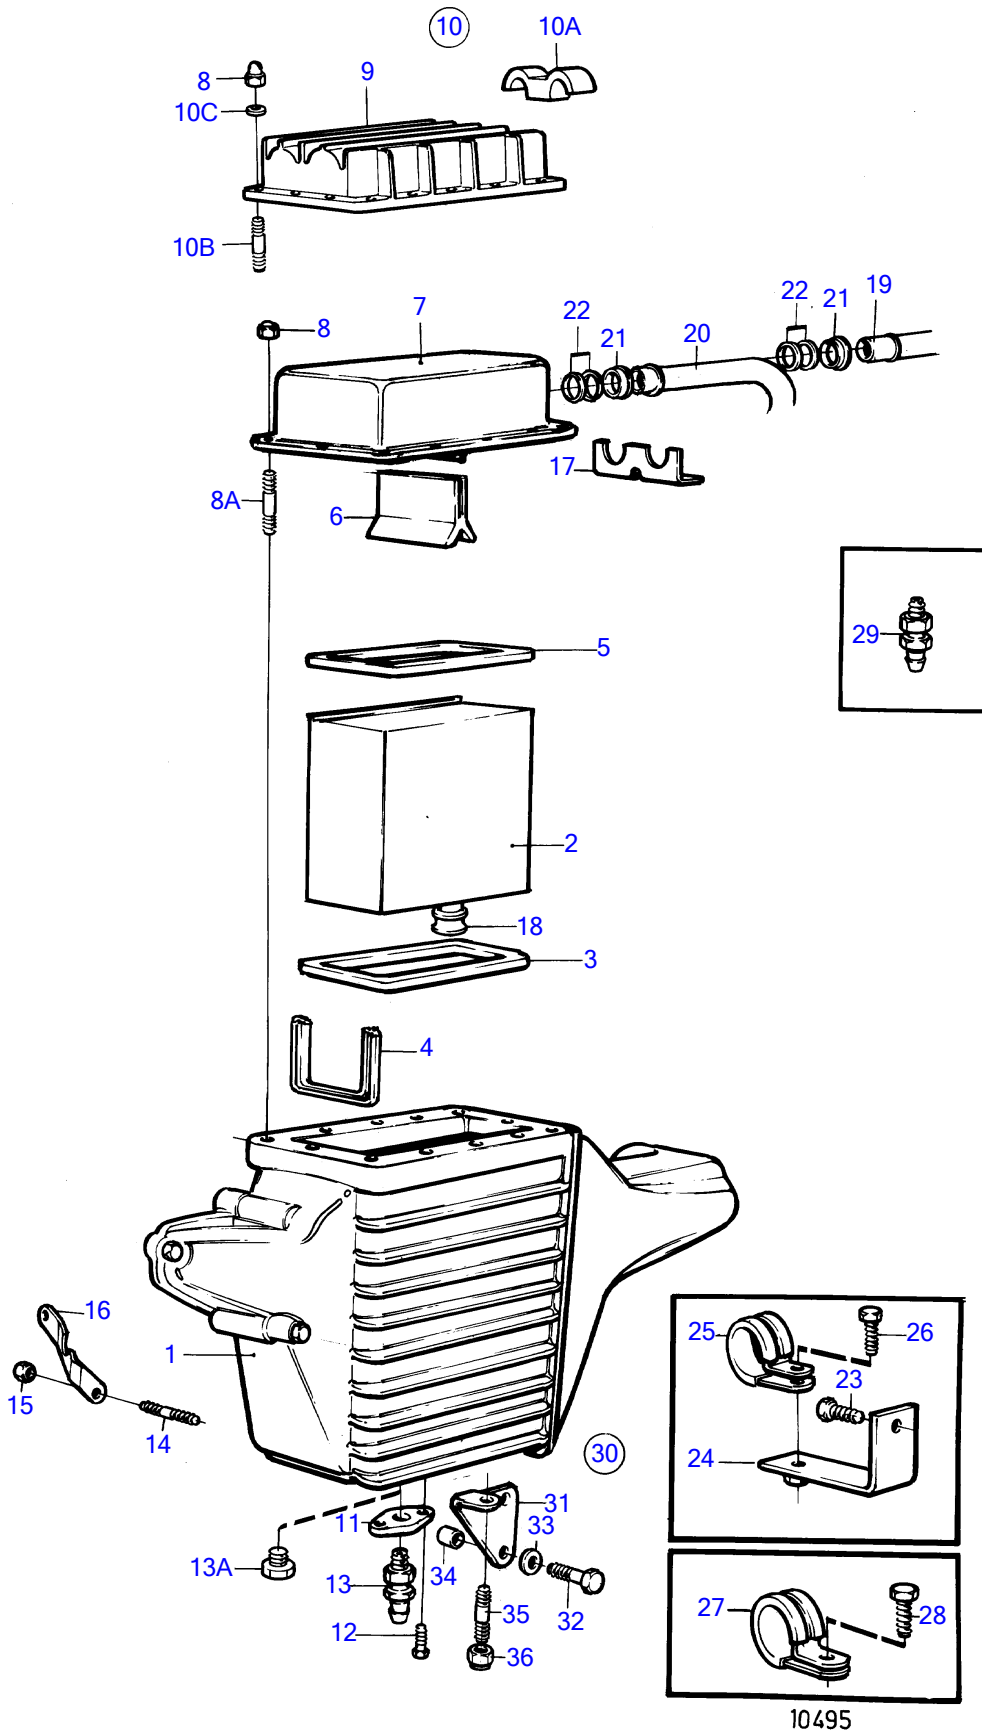

TAMD41A

10495

TAMD41A

REF	PART NO.	QTY	DESCRIPTION	NOTES
1	838823	1	Housing, housing	SN-2204108354 Repl by 859199
	859199	1	Housing	Replaced by housing 859354 together with installation kit 859593, SN2204108355-2204119999.
	859354	1	Housing	SN2204120000-
2	838718	1	Insert	Repl by 858947
	858947	1	Insert	Repl by 859362
	859362	1	Insert	
3	838720	1	Seal	
4	838831	1	Sealing strip	
5	838720	1	Seal	
6	847573	1	Sealing strip	
7	859554	1	Cover	Replaced by cover 860135 and installation kit 876293., Metal
8	948685	12	Cap nut	
8A	953031	11	Stud	L=25mm early type
8	953032	12	Stud	L=28mm late type
9	860135	1	Cover	Plastic
10	876293	1	Mounting kit	For 860135
10A	860133	1	• Retainer	For 860135
10B	953036	11	• Stud	L=38mm
10	975132	1	• Stud	L=68mm
10C	955893	12	• Washer	
11	838830	1	Flange	SN-2204108354 Repl by 858979
12	965175	2	Flange screw	SN-2204108354
13	949918	1	Shut-off cock	Early type
13A	192134	1	Plug	Late type
14	953041	1	Stud	
15	945408	1	Flange nut	
16	(838833)	1	Support	Obsolete part
17	838754	1	Bracket	For 859554
18	858979	1	Sealing ring	
19	838814	1	Coolant pipe	Oil cooler-after cooler
20	838780	1	Coolant pipe	After cooler-heat exchanger, Product no.868421,868425,868427,868431,868433,868434
	838780	1	Coolant pipe	After cooler-outlet, Product no.868422,868426,868428
	838816	1	Coolant pipe	After cooler-reverse gear, Product no.867965,867976,868082, Replaced by pipe 860279,860280 and installation kit 859588.
	860279	1	Coolant pipe	(859585) see group 4A
21	847108	2	Pipe retainer	
22	858986	4	Sealing ring	(842744)
23	946472	1	Flange screw	
24	(838828)	1	Anchorage	Obsolete part
25	952635	2	Clamp	
26	946544	1	Flange screw	
27	952635	1	Clamp	
28		1	screw	See group 2A
29	949918	1	Shut-off cock	Product no.868421,868425,868427,868431,868433,868434, For pipe 838780, Product no.868422,868426,868428
30	859593	1	Mounting kit	
31	858965	1	• Bracket	For 859354
32	965226	2	• Flange screw	
33	955897	2	• Washer	Early type
34	912142	2	• Spacer sleeve	L=5mm
35	953041	1	• Stud	
36	945408	1	• Flange nut