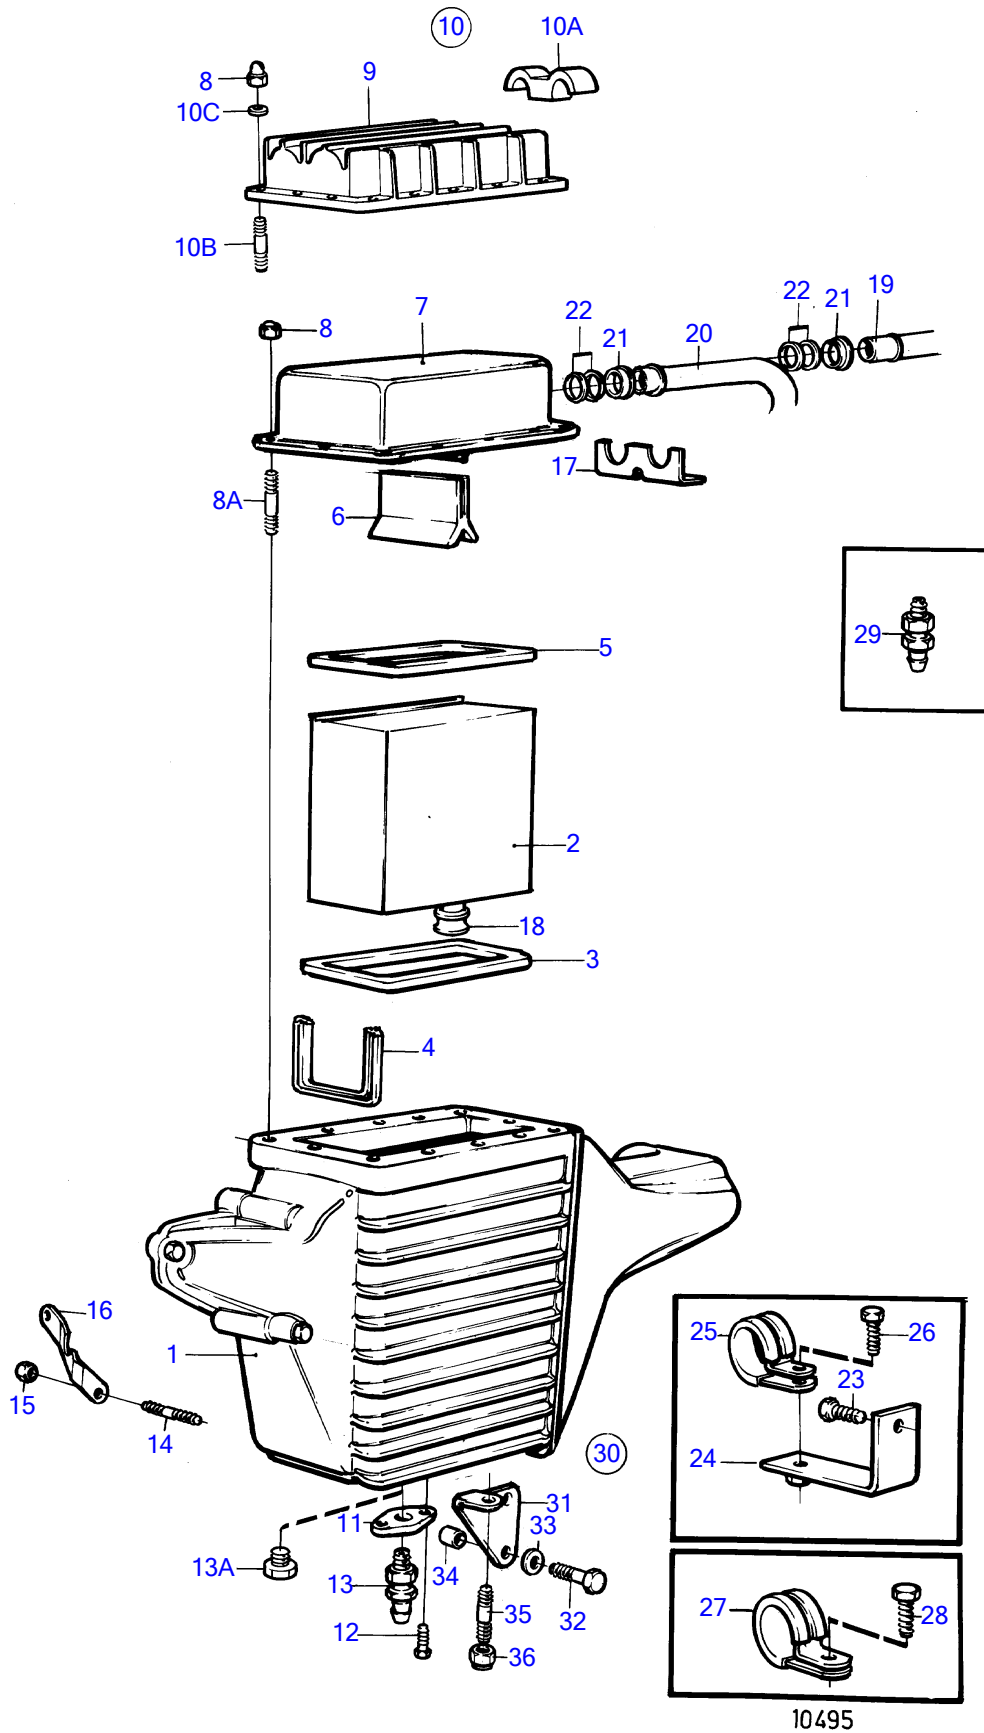

TAMD41A

10495

TAMD41A

REF	PART NO.	QTY	DESCRIPTION	NOTES
1	838823	1	Housing, housing	SN-2204108354 Repl by 859199
	859199	1	Housing	Replaced by housing 859354 together with installation kit 859593, SN2204108355-2204119999.
	859354	1	Housing	SN2204120000-
2	838718	1	Insert	Repl by 858947
	858947	1	Insert	Repl by 859362
	859362	1	Insert	
3	838720	1	Seal	
4	838831	1	Sealing strip	
5	838720	1	Seal	
6	847573	1	Sealing strip	
7	859554	1	Cover	Replaced by cover 860135 and installation kit 876293., Metal
8	948685	12	Cap nut	
8A	953031	11	Stud	L=25mm early type
8	953032	12	Stud	L=28mm late type
9	860135	1	Cover	Plastic
10	876293	1	Mounting kit	For 860135
10A	860133	1	• Retainer	For 860135
10B	953036	11	• Stud	L=38mm
10	975132	1	• Stud	L=68mm
10C	955893	12	• Washer	
11	838830	1	Flange	SN-2204108354 Repl by 858979
12	965175	2	Flange screw	SN-2204108354
13	949918	1	Shut-off cock	Early type
13A	192134	1	Plug	Late type
14	953041	1	Stud	
15	945408	1	Flange nut	
16	(838833)	1	Support	Obsolete part
17	838754	1	Bracket	For 859554
18	858979	1	Sealing ring	
19	838814	1	Coolant pipe	Oil cooler-after cooler
20	838780	1	Coolant pipe	After cooler-heat exchanger, Product no.868421,868425,868427,868431,868433,868434
	838780	1	Coolant pipe	After cooler-outlet, Product no.868422,868426,868428
	838816	1	Coolant pipe	After cooler-reverse gear, Product no.867965,867976,868082, Replaced by pipe 860279,860280 and installation kit 859588.
	860279	1	Coolant pipe	(859585) see group 4A
21	847108	2	Pipe retainer	
22	858986	4	Sealing ring	(842744)
23	946472	1	Flange screw	
24	(838828)	1	Anchorage	Obsolete part
25	952635	2	Clamp	
26	946544	1	Flange screw	
27	952635	1	Clamp	
28		1	screw	See group 2A
29	949918	1	Shut-off cock	Product no.868421,868425,868427,868431,868433,868434, For pipe 838780, Product no.868422,868426,868428
30	859593	1	Mounting kit	
31	858965	1	• Bracket	For 859354
32	965226	2	• Flange screw	
33	955897	2	• Washer	Early type
34	912142	2	• Spacer sleeve	L=5mm
35	953041	1	• Stud	
36	945408	1	• Flange nut	