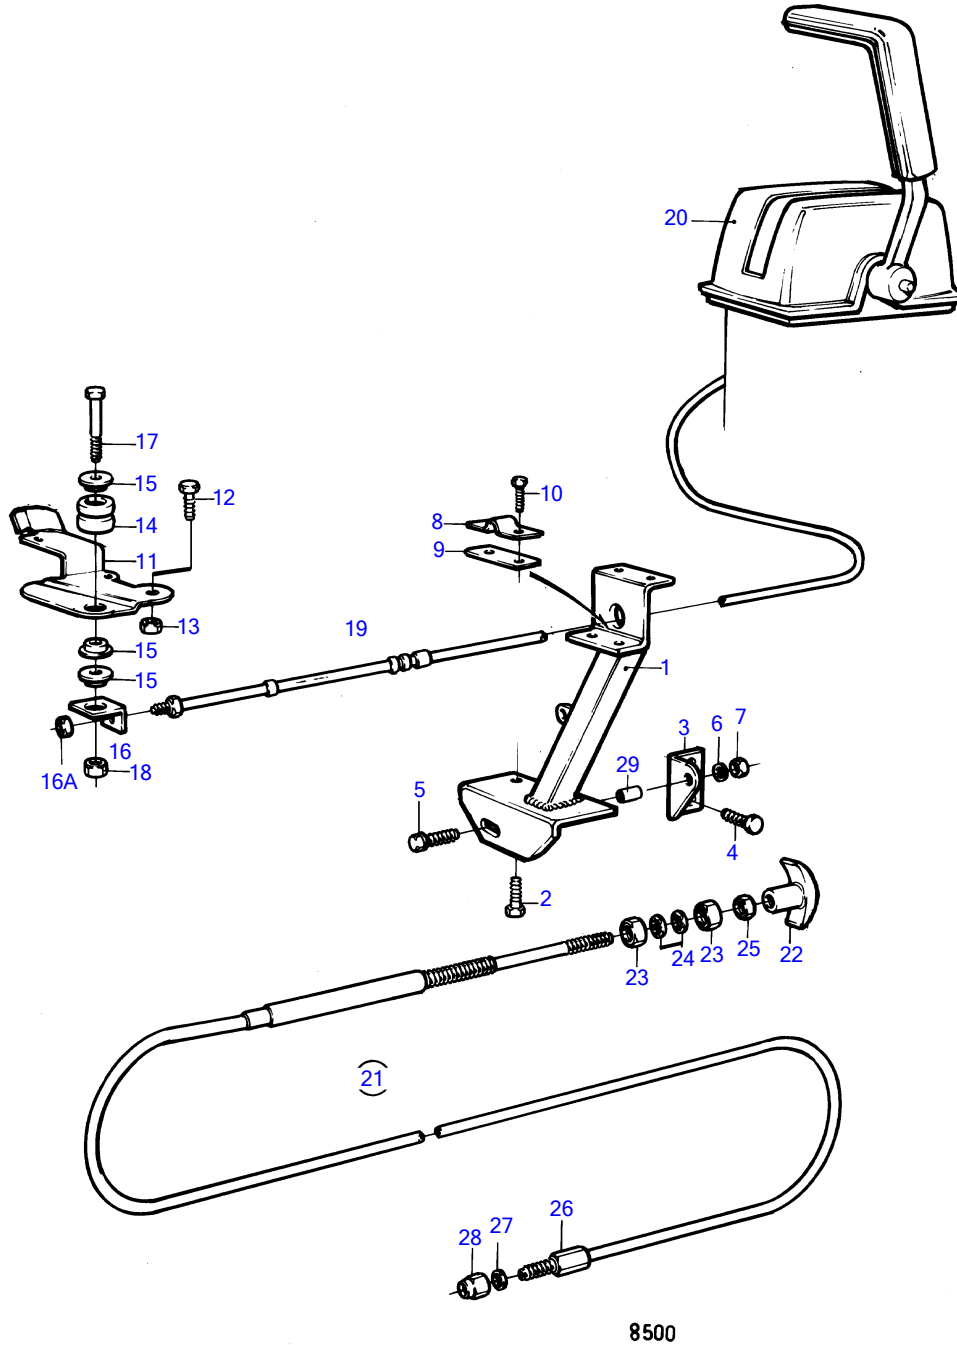

AD41B

AD41B

REF	PART NO.	QTY	DESCRIPTION	NOTES
1	838783	1	Bracket	
2	946471	1	Flange screw	L=16mm
	946441	1	Flange screw	L=20mm
3	838753	1	Bracket	
4	946440	2	Flange screw	
5	947542	1	Flange screw	
6	191172	1	Washer	
7	948645	1	Flange lock nut	
8	21471054	1	Bracket	
9	819068	1	Washer	
10	956078	2	Cross recessed screw	
11	(858261)	1	Lever	Obsolete part
12	946544	1	Flange screw	
13	949278	1	Flange lock nut	
14	843109	1	Bushing	
15	843105	3	Spacer washer	
16	843107	1	Anchorage	
16A	951674	1	Lock nut	
17	955274	1	Hexagon screw	
18	949278	1	Flange lock nut	
19		1	control cable	See group 9
20		1	control	See group 9
21	(818478)	1	Push pull control	L=3300mm, Obsolete part
	(818470)	1	Push pull control	L=6900mm, Obsolete part
22	(829241)	1	• Handle	Obsolete part
23	955857	2	• Hexagon nut	
24	955950	2	• Toothed washer	
25	955844	1	• Hexagon nut	
26	829070	1	Cable lock	
27	955894	2	Washer	
28	(950363)	1	Lock nut	Obsolete part
29		1	Spacer sleeve	