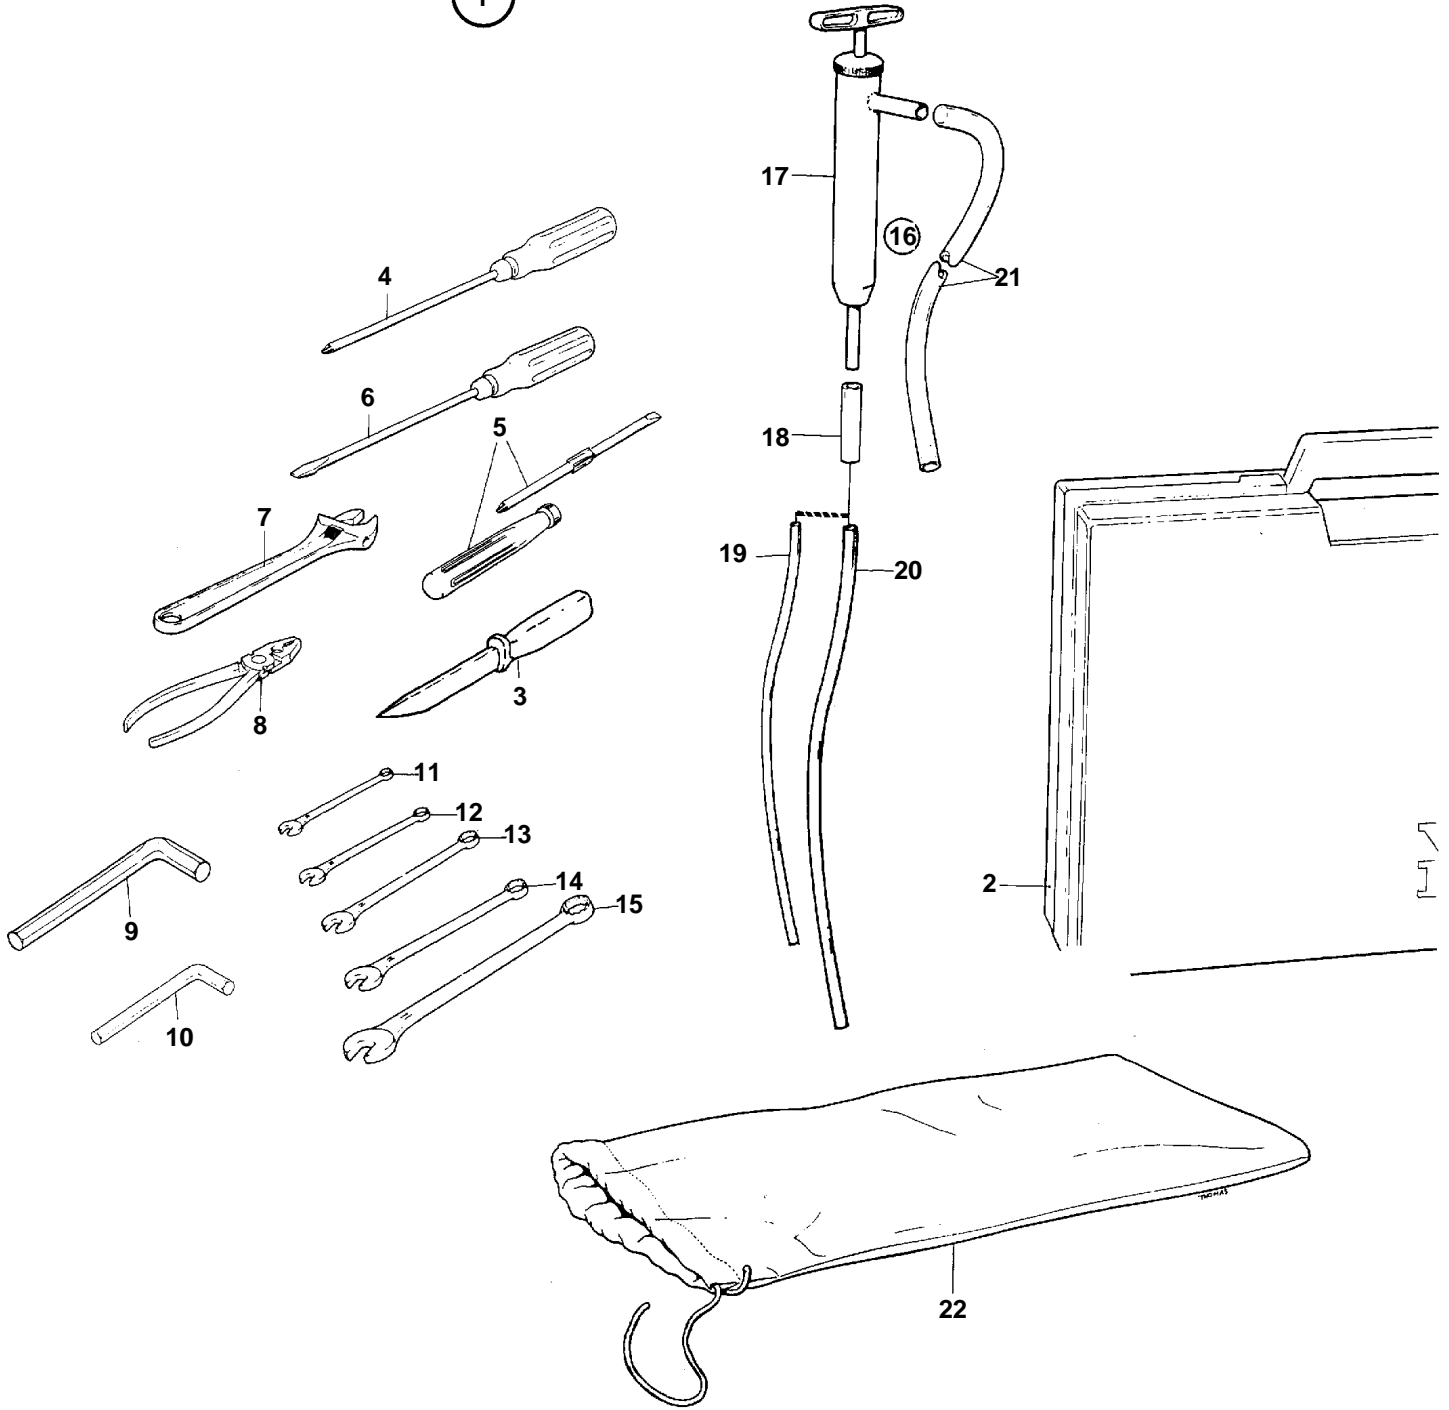

COMMON

1

9236

COMMON

REF	PART NO.	QTY	DESCRIPTION	NOTES
1	858282	1	Tool kit	
2	859370	1	· Tool bag	
3		1	· Sheath knife	
4		1	· Screwdriver	
5		1	· Screwdriver	
6	804771	1	· Screwdriver	
7	755	1	· Adjustable wrench	
8		1	· Combination pliers	
9		1	· Allen wrench	
10	914002	1	· Allen wrench	
11		1	· Tool	8mm
12		1	· Blocking key	10mm
13		1	· Blocking key	13mm
14		1	· Blocking key	17mm
15		1	· Blocking key	1/2"
16	875117	1	· Oil bilge pump	
17		1	· · Oil bilge pump	
18		1	· · Hose	
19	835964	1	· · Tube	L=711mm
20	841527	1	· · Plastic pipe	L=1000mm
21	806282	1	· · Hose	
22	844642	1	· · Tool bag	