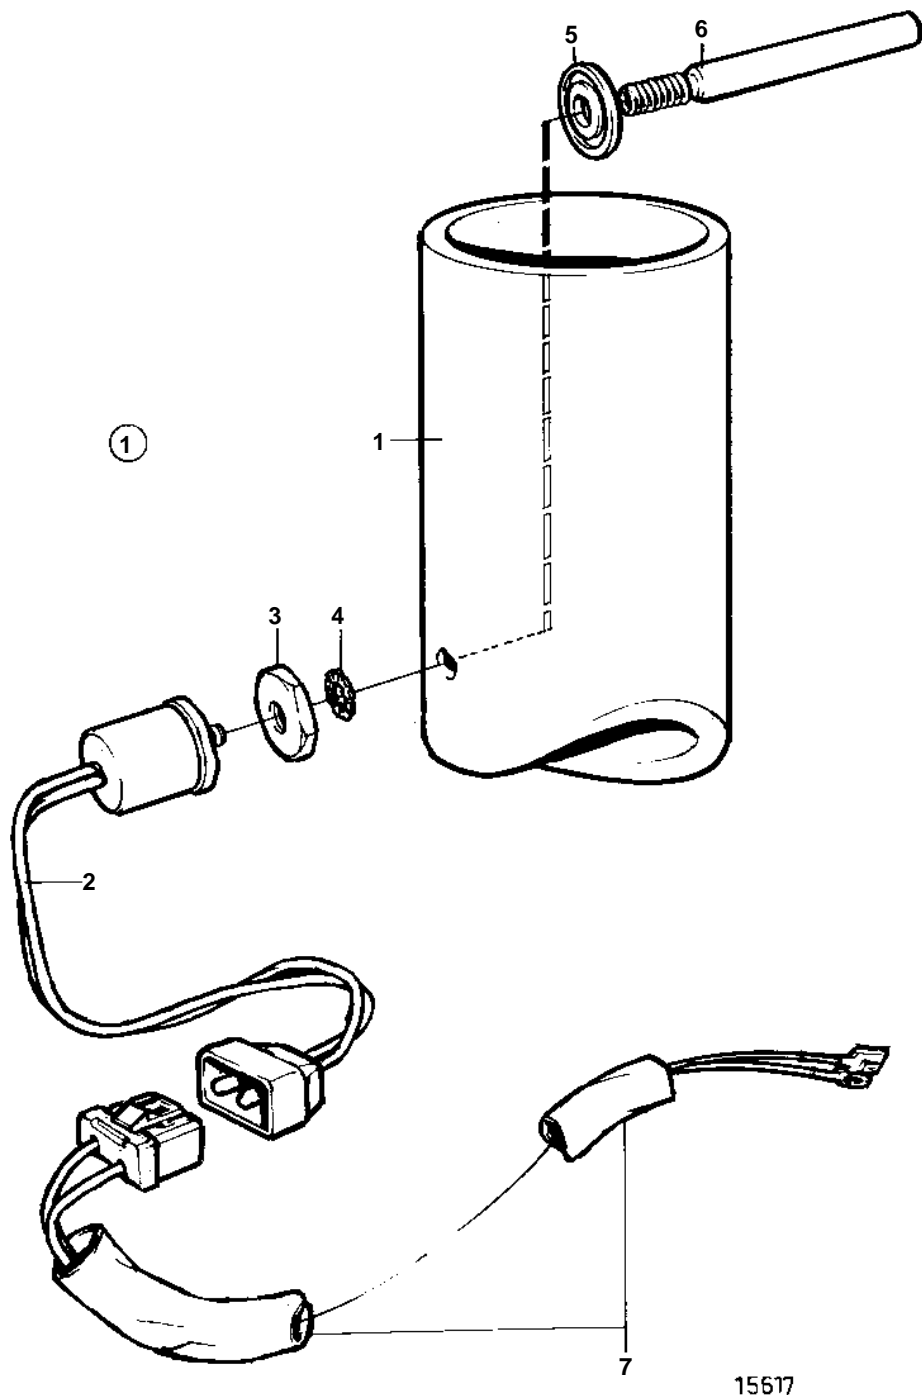

COMMON

COMMON

REF	PART NO.	QTY	DESCRIPTION	NOTES
1	872313	1	Temperat monitor kit	For engines with reverse gear. 80°C
2	828761	1	· Thermo monitor	
3	828750	1	· Nut	
4	942605	1	· Lock washer	
5	828776	1	· Washer	
6	828817	1	· Sensor	
7		X	· Cables and terminals	SE GROUP 30