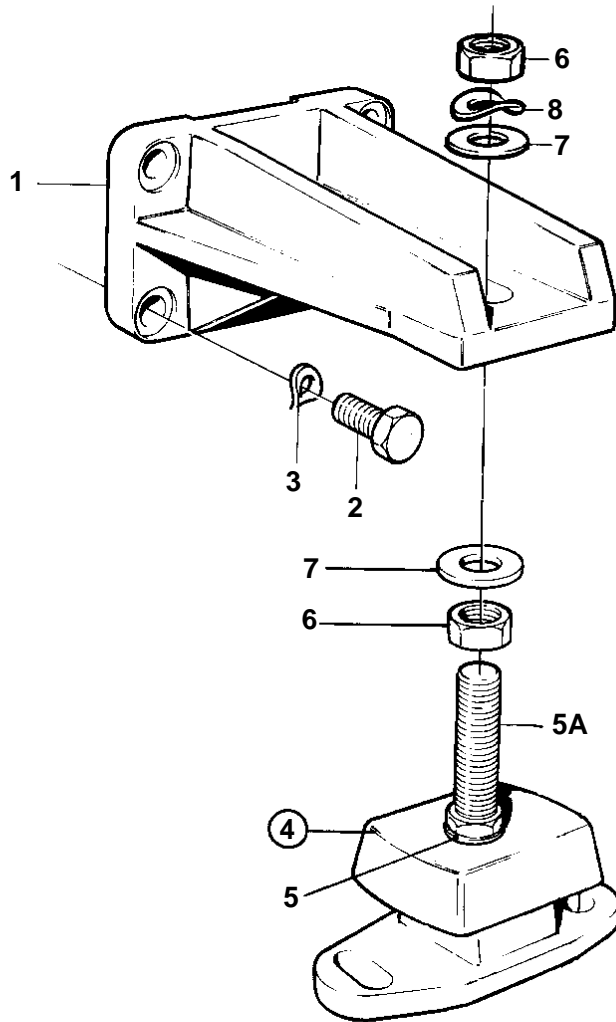

AD31D, AD31XD

11512

AD31D, AD31XD

REF	PART NO.	QTY	DESCRIPTION	NOTES
1	860953	2	Engine bracket	
2	965192	6	Flange screw	L=40mm
	965193	2	Screw	L=50mm
3	940280	8	Spring washer	
4	876598	2	Rubber element	
5	955900	2	· Washer	
5A	860950	2	· Adjuster screw	
6	955806	4	Nut	
7	955901	2	Washer	D=34mm
	978991	2	Washer	D=40mm
8	941913	2	Spring washer	