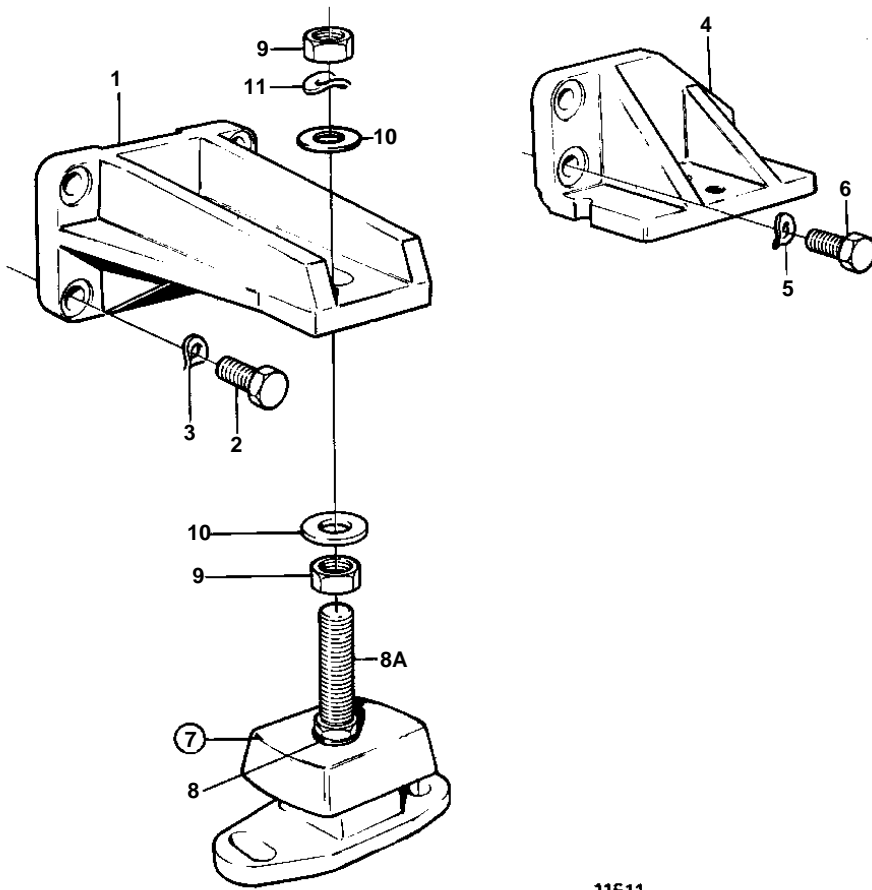

TAMD31D, AD31D

11511

TAMD31D, AD31D

REF	PART NO.	QTY	DESCRIPTION	NOTES
1	860953	2	Engine bracket	FRONT
2	965192	8	Flange screw	
3	940280	8	Spring washer	
4	860952	1	Engine bracket	P, REAR
	860954	1	Engine bracket	S.B, REAR
5	940280	4	Spring washer	
	955897	2	Washer	
6	966343	3	Screw	L=35mm, S.B.
	966343	1	Screw	L=35mm, P
	965226	2	Flange screw	L=45mm, P
7	876598	4	Rubber element	
8	955900	4	Washer	
8A	860950	4	Adjuster screw	
9	955806	8	Nut	
10	955901	4	Washer	D=34mm
	978991	4	Washer	D=40mm
11	941913	4	Spring washer	