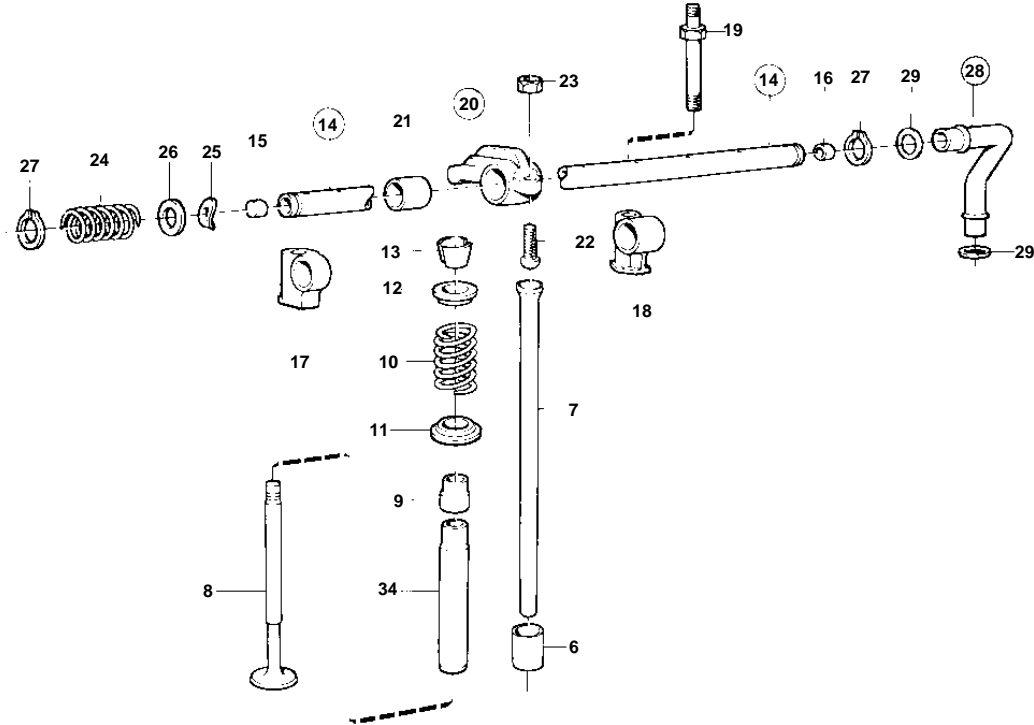

TMD31D, TAMD31D, AD31D, AD31XD

11479

TMD31D, TAMD31D, AD31D, AD31XD

REF	PART NO.	QTY	DESCRIPTION	SEE SEC.	NOTES
1	861201	1	Camshaft		
2	1542221	1	· Spacer washer		
3	910116	1	· Key		
4	838892	1	Bracket		
5	946440	2	Flange screw		
6	1542208	8	Lifter		
7	838636	8	Push rod		
8	838637	4	Inlet valve, intake		
	838638	4	Exhaust valve, exhaust		
9	859171	8	Valve stem seal		
10	1545198	8	Valve spring		
11	1332137	8	Valve spring washer		
12	838639	8	Spring washer		
13	1677875	16	Valve collet		
14	838641	1	Rocker arm shaft		
15	955083	1	· Cap plug		
16	840444	1	· Sleeve		
17	838726	1	Bearing bracket		
18	838647	3	Bearing bracket		
19	838732	4	Stud		
20	418301	4	Rocker arm		NO 1,3,5,7
	418298	4	Rocker arm		NO 2,4,6,8
21	418297	4	· Bushing		
22	418286	4	· Ball stud		
23	921781	4	· Nut		
24	411139	3	Spring		
25	840686	2	Washer		
26	400722	2	Washer		
27	914456	2	Lock ring		
28	860686	1	Intermediate pipe		
29	969198	2	· O-ring		
30	1542034	1	Gear		
31	1542223	1	Washer		
32	965193	1	Screw		
33	1542067	5	Bushing	807	
34	419653	8	Valve guide	804	