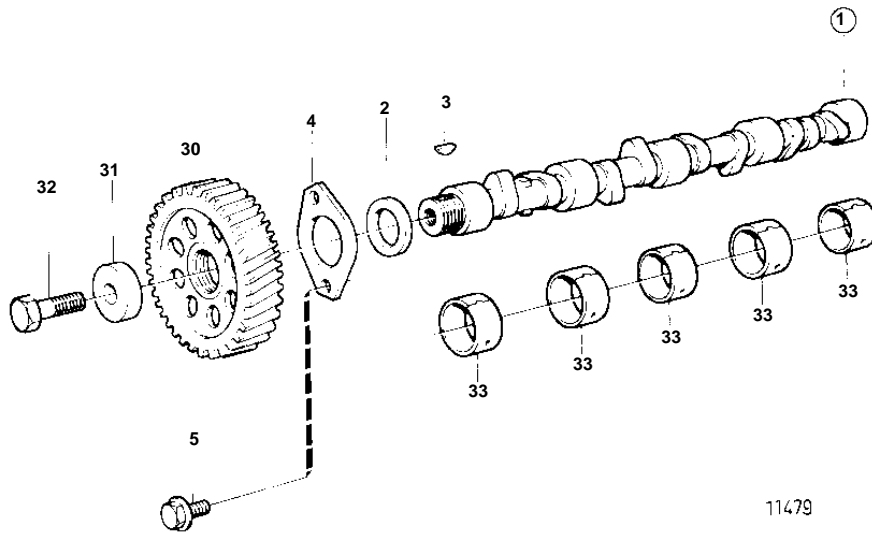

TMD31D, TAMD31D, AD31D, AD31XD

11479

TMD31D, TAMD31D, AD31D, AD31XD

REF	PART NO.	QTY	DESCRIPTION	SEE SEC.	NOTES
1	861201	1	Camshaft		
2	1542221	1	· Spacer washer		
3	910116	1	· Key		
4	838892	1	Bracket		
5	946440	2	Flange screw		
6	1542208	8	Lifter		
7	838636	8	Push rod		
8	838637	4	Inlet valve, intake		
	838638	4	Exhaust valve, exhaust		
9	859171	8	Valve stem seal		
10	1545198	8	Valve spring		
11	1332137	8	Valve spring washer		
12	838639	8	Spring washer		
13	1677875	16	Valve collet		
14	838641	1	Rocker arm shaft		
15	955083	1	· Cap plug		
16	840444	1	· Sleeve		
17	838726	1	Bearing bracket		
18	838647	3	Bearing bracket		
19	838732	4	Stud		
20	418301	4	Rocker arm		NO 1,3,5,7
	418298	4	Rocker arm		NO 2,4,6,8
21	418297	4	· Bushing		
22	418286	4	· Ball stud		
23	921781	4	· Nut		
24	411139	3	Spring		
25	840686	2	Washer		
26	400722	2	Washer		
27	914456	2	Lock ring		
28	860686	1	Intermediate pipe		
29	969198	2	· O-ring		
30	1542034	1	Gear		
31	1542223	1	Washer		
32	965193	1	Screw		
33	1542067	5	Bushing	807	
34	419653	8	Valve guide	804	