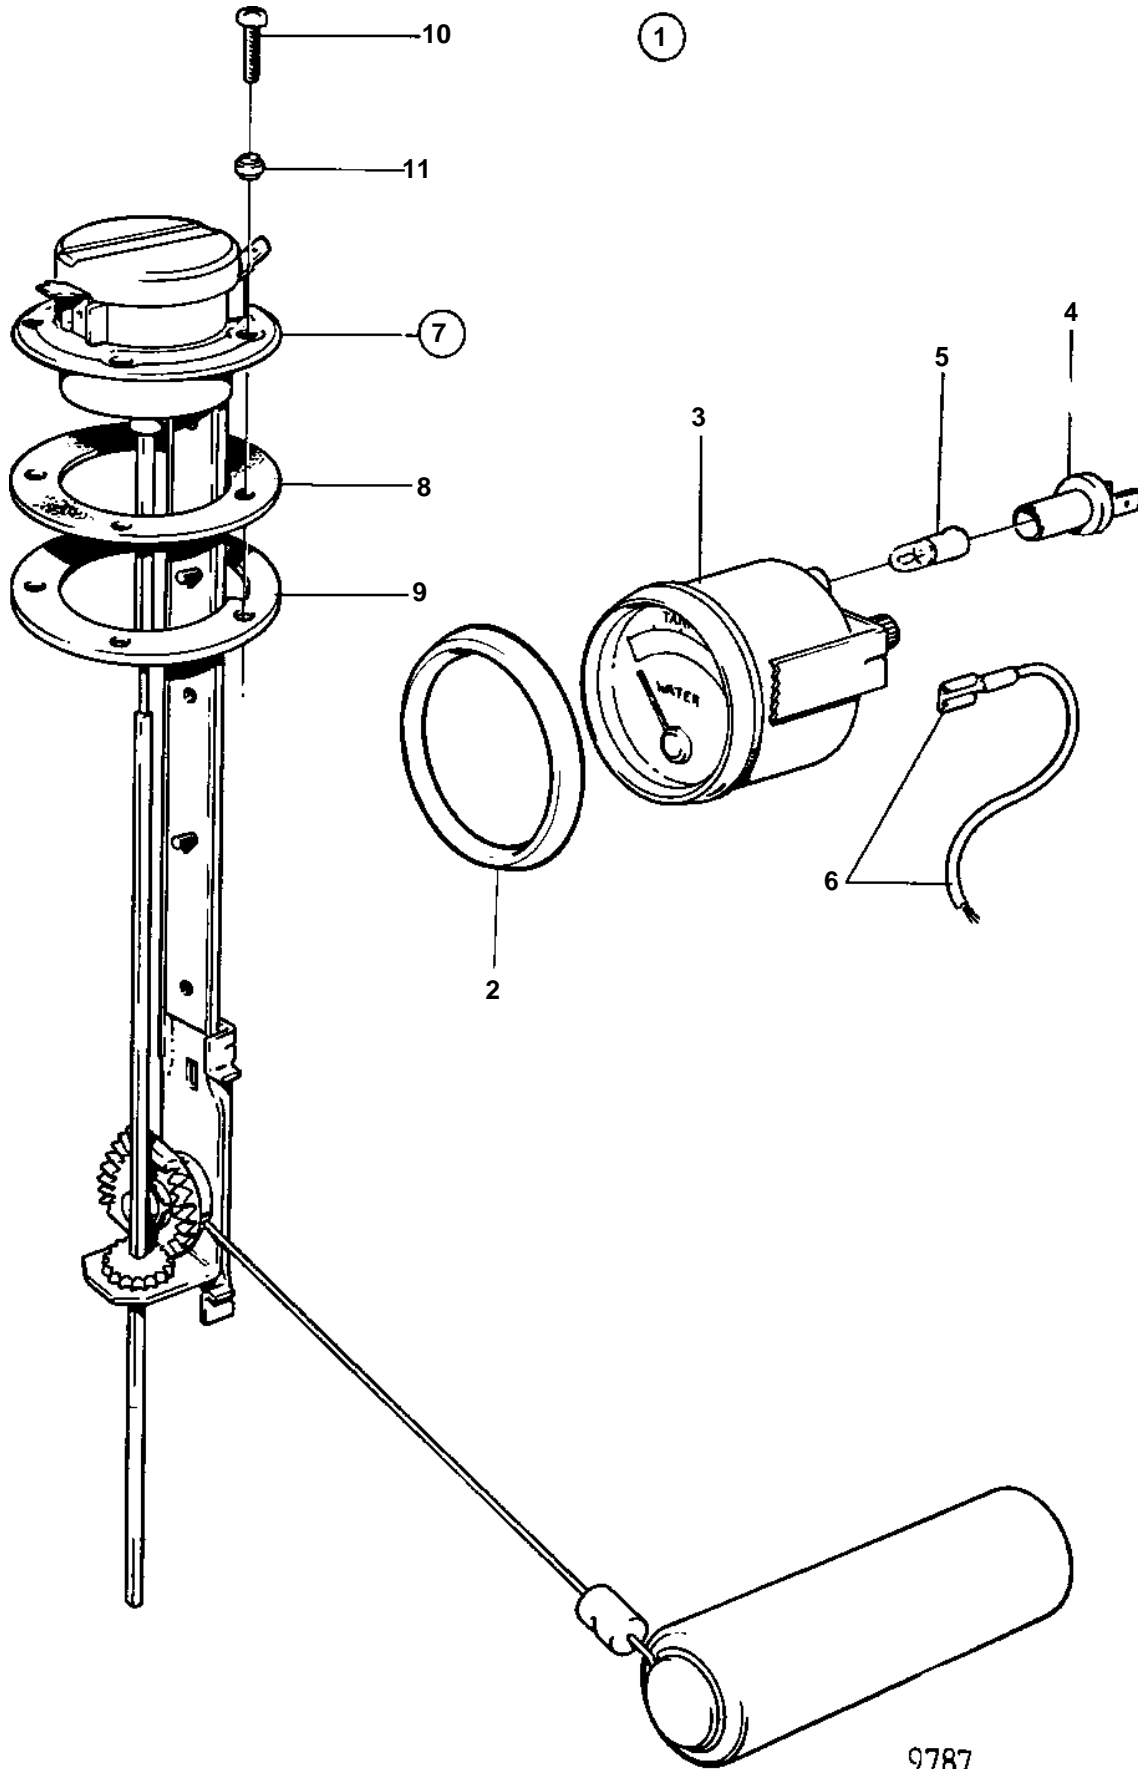

COMMON

COMMON

| REF | PART NO. | QTY | DESCRIPTION | SEE SEC. | NOTES |
|-----|----------|-----|------------------------|----------|---|
| 1 | 1140461 | 1 | Fuel gauge kit | | (858879) |
| 2 | 858643 | 1 | • Front ring | | |
| 3 | 863940 | 1 | • Fuel gauge | | |
| 4 | 863945 | 2 | • • Bulb socket | | For instrument of earlier production should white bulb 19923 and socket 808175 be mounted. |
| 5 | 863946 | 2 | • • Bulb | | RED. For instrument of earlier production should white bulb 19923 and socket 808175 be mounted. |
| 6 | | X | • Cables and terminals | 124 | |
| 7 | 837999 | 1 | • Tank sensor | | |
| 8 | 89865 | 1 | • • Gasket | | |
| 9 | 834480 | 1 | • • Flange | | |
| 10 | 956078 | 4 | • • Screw | | |
| | 956081 | 1 | • • Screw | | |
| 11 | 834481 | 5 | • • Gasket | | |