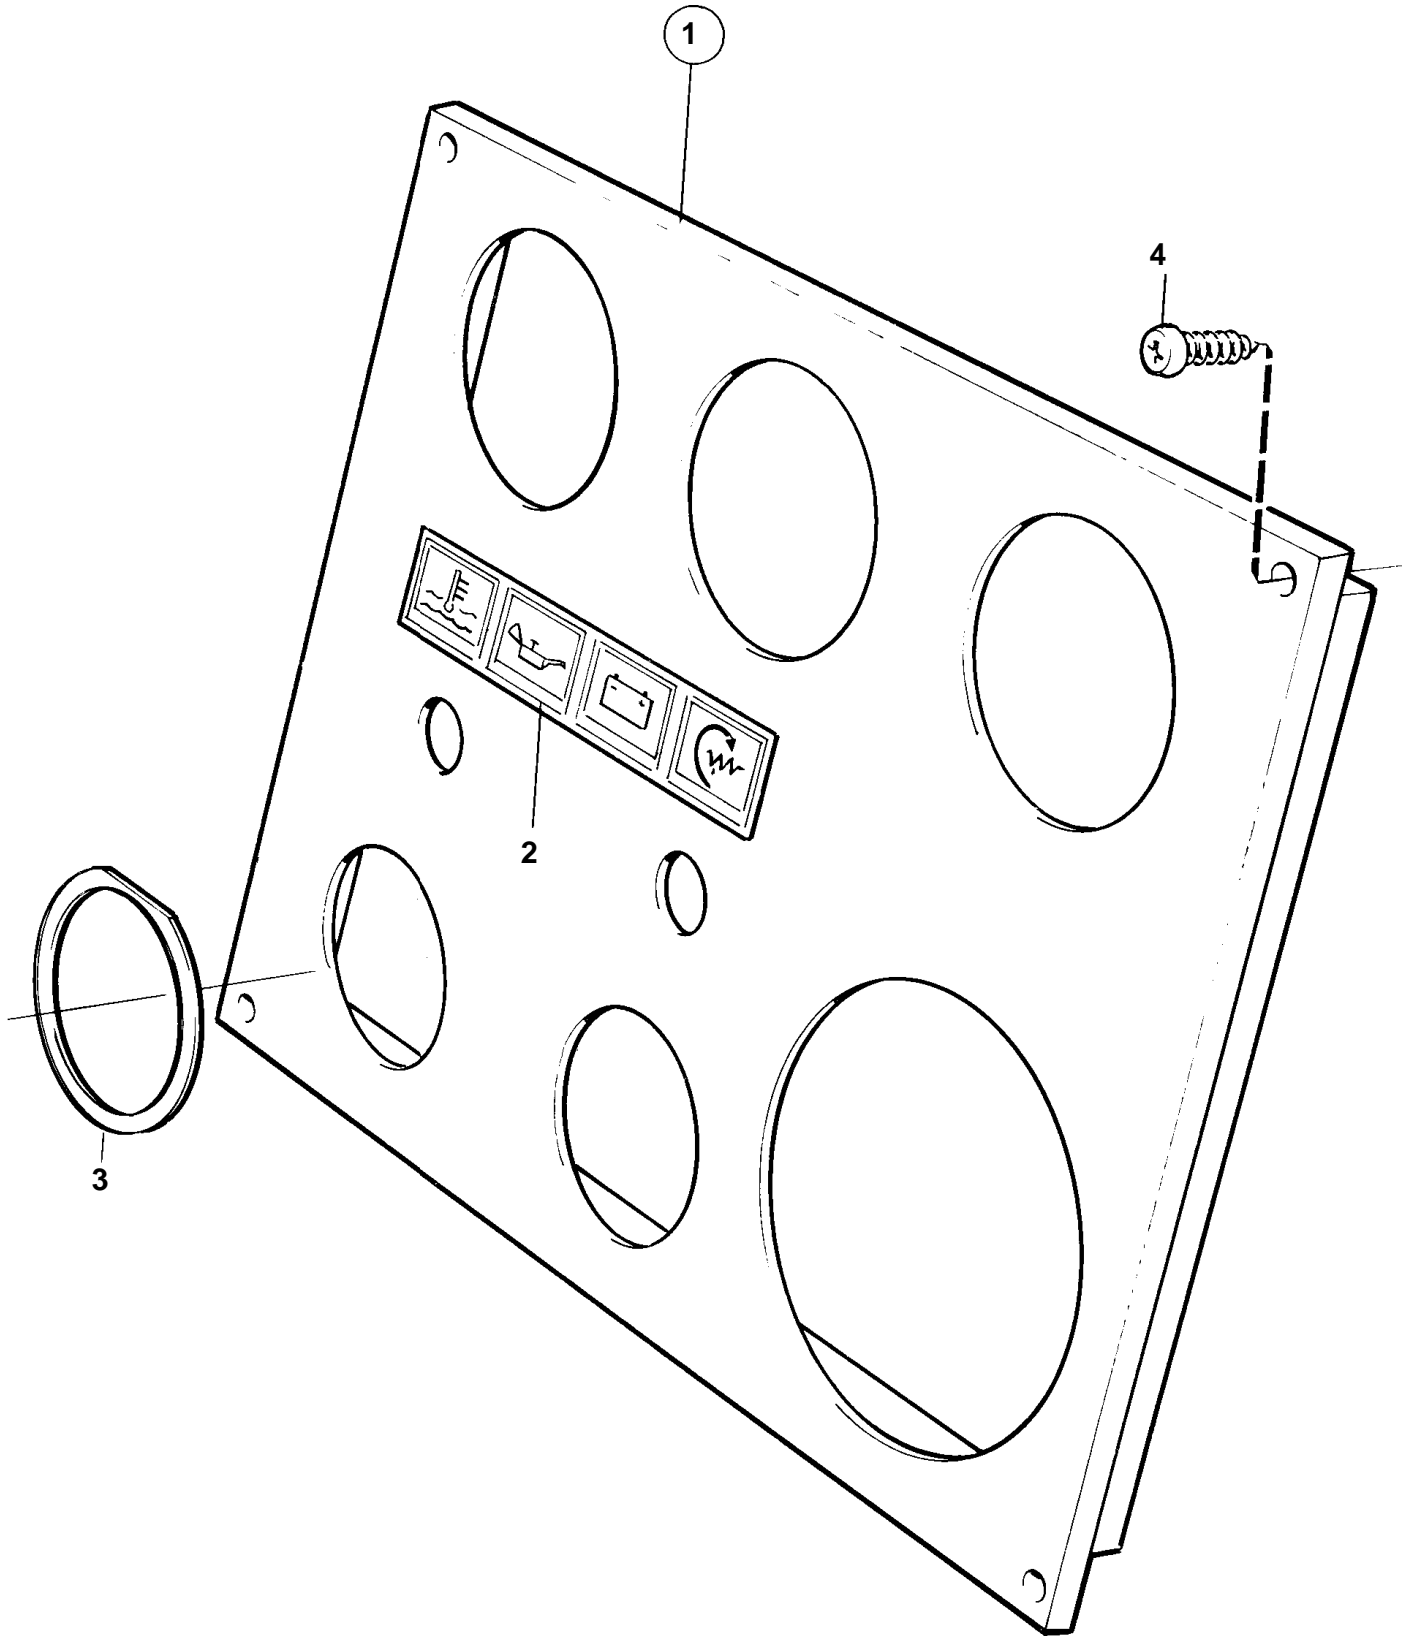

COMMON

10041

## COMMON

REF	PART NO.	QTY	DESCRIPTION	NOTES
1	860184	1	Instrument panel	Mirror-inverted, for twin installation.
2	858645	1	· Symbol strip	
3	860181	1	· Marking label	
4	828647	4	· Screw	