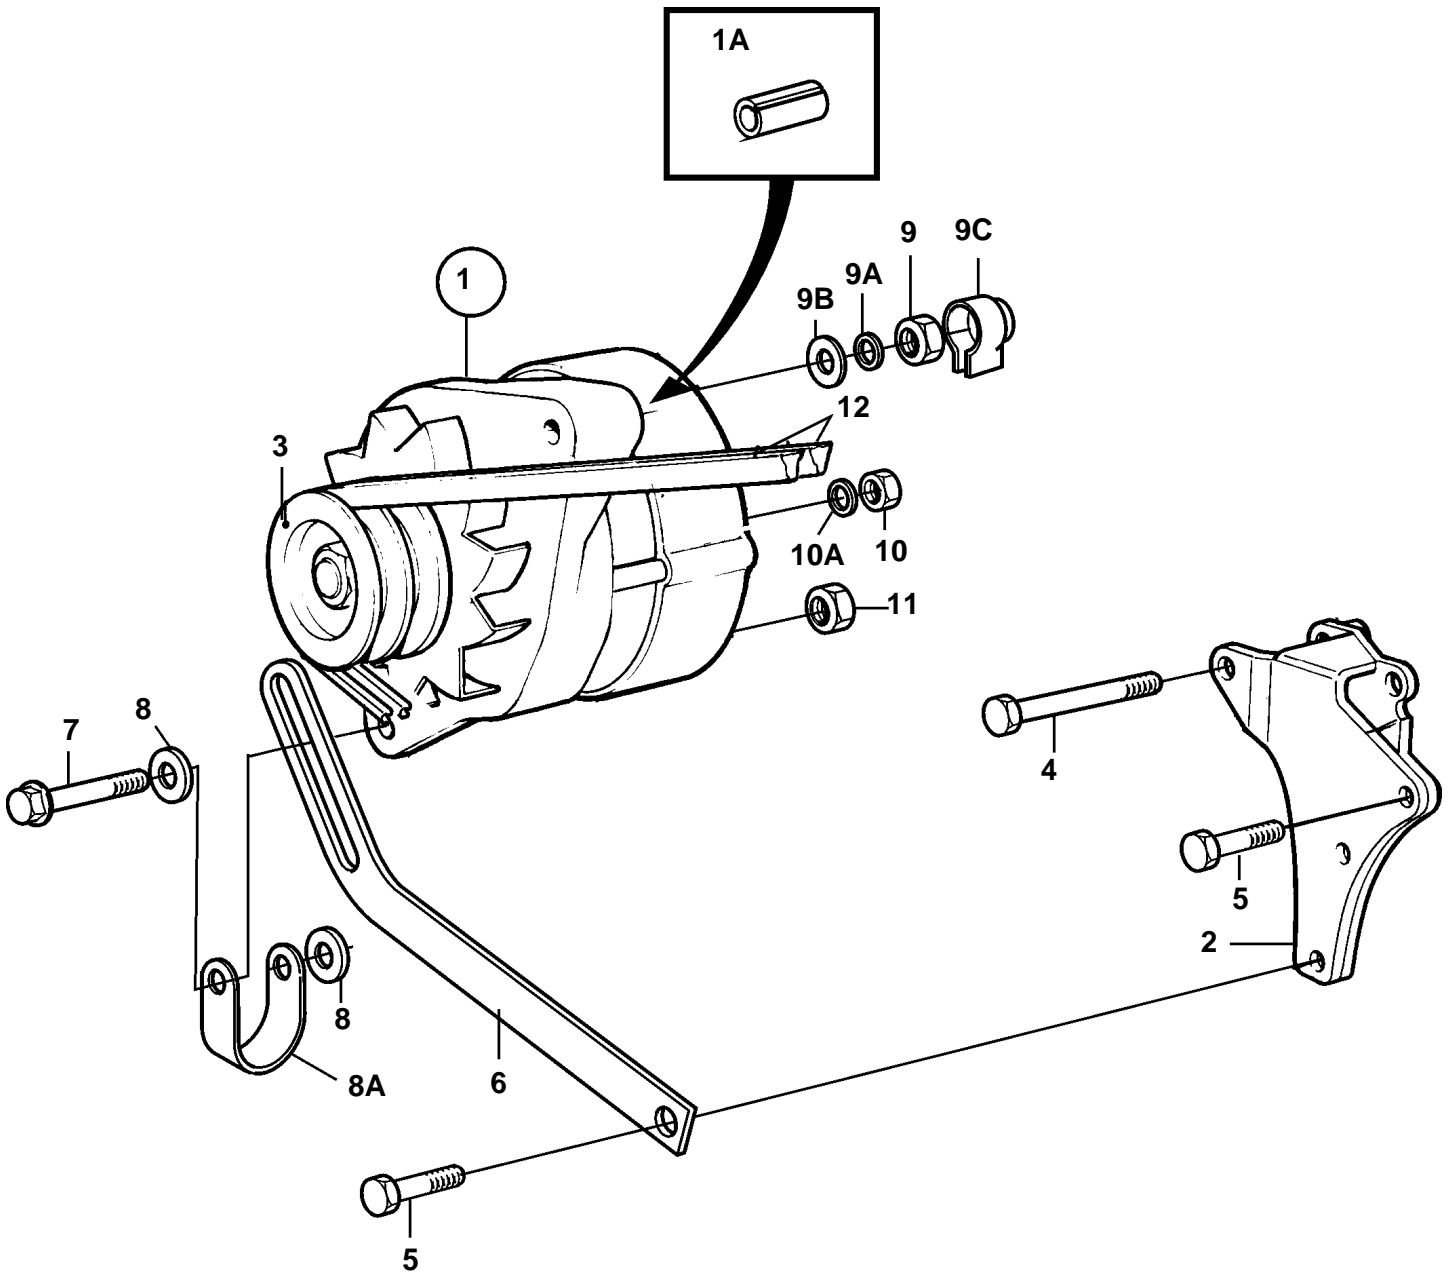

COMMON

11367

COMMON

REF	PART NO.	QTY	DESCRIPTION	SEE SEC.	NOTES
1	872235	1	Alternator		14V 60A
	3803260	1	Alternator,exch		Exchange unit
				448	
	872021	1	Alternator		28V 60A
				127	
1A	1610144	1	Pin		
2	860271	1	Bracket		
3	841812	1	Pulley		
4	955554	1	Screw		
5	965179	1	Flange screw		L=50mm
	965182	2	Flange screw		L=80mm
	969189	1	Flange screw		L=85mm
6	835352	1	Tensioner		
7	947760	1	Flange screw		
8	466735	1	Tensioning eyelet		
8A	941909	2	Spring washer		
9	955781	1	Nut		
9A	941906	1	Spring washer		
9B	960140	1	Washer		
9C	1234326	1	Protective cap		
10	965483	1	Nut		
10A	941905	1	Spring washer		
11	945407	1	Flange nut		
12	966978	1	V-belt kit		