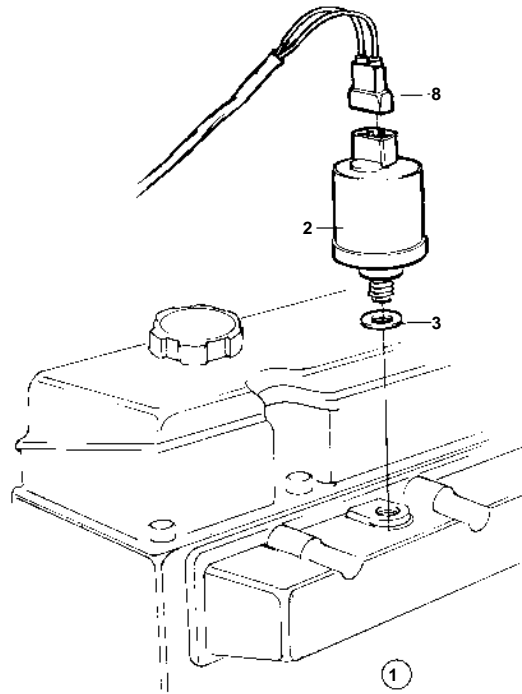

COMMON

11554

COMMON

REF	PART NO.	QTY	DESCRIPTION	NOTES
1	872314	1	Turbo pressure gauge	
2	866837	1	· Pressure sensor	0-3bar
3	957181	1	· Gasket	
4	858643	1	· Front ring	
5	872195	1	· Turbo pressure gauge	(872195)
6	863946	1	· · Bulb	
7	863945	1	· · Bulb socket	
8		X	· Cables and terminals