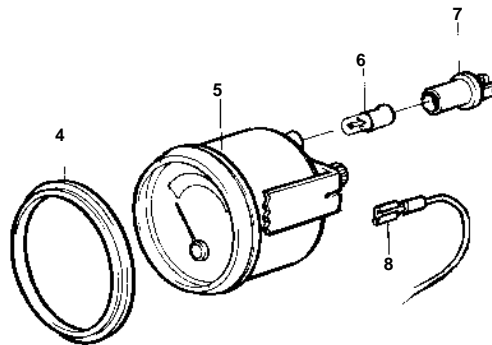

COMMON

11554

COMMON

REF	PART NO.	QTY	DESCRIPTION	NOTES
1	872314	1	Turbo pressure gauge	
2	866837	1	· Pressure sensor	0-3bar
3	957181	1	· Gasket	
4	858643	1	· Front ring	
5	872195	1	· Turbo pressure gauge	(872195)
6	863946	1	· · Bulb	
7	863945	1	· · Bulb socket	
8		X	· Cables and terminals