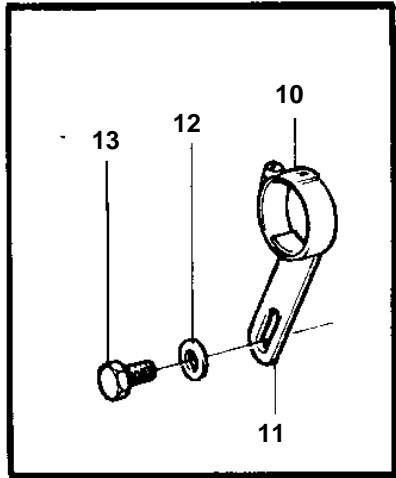

COMMON

1

2

15310

COMMON

REF	PART NO.	QTY	DESCRIPTION	NOTES
1	858588	1	Vacuum valve kit	
2	828534	1	· Vacuum valve	
3		1	· · Upper section	
4		2	· · Diaphragm	Included in overhaul kit.. Only 1 ea as spare part
5	828424	2	· · Gasket	Included in overhaul kit.. Only 1 ea as spare part
6		1	· · Lower section	
7	947282	2	· · Gasket	Included in overhaul kit.. Only 1 ea as spare part
8	828501	1	· Branch pipe	
9	853548	4	· Hose clamp	
10	943473	1	· Hose clamp	
11	843747	1	· Anchorage	
12	960141	1	· Washer	
13	940142	1	· Screw	
14	952972	X	Rubber hose	
15	875738	1	Repair kit	