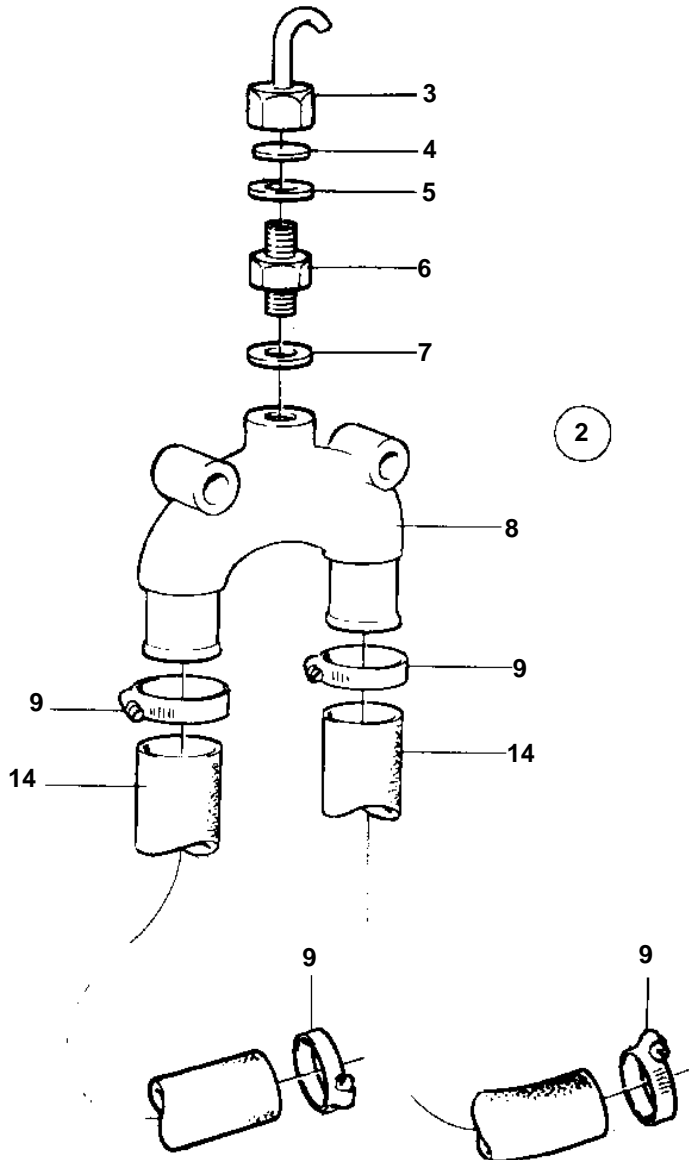

COMMON

1

2

15310

COMMON

REF	PART NO.	QTY	DESCRIPTION	NOTES
1	858588	1	Vacuum valve kit	
2	828534	1	· Vacuum valve	
3		1	· · Upper section	
4		2	· · Diaphragm	Included in overhaul kit.. Only 1 ea as spare part
5	828424	2	· · Gasket	Included in overhaul kit.. Only 1 ea as spare part
6		1	· · Lower section	
7	947282	2	· · Gasket	Included in overhaul kit.. Only 1 ea as spare part
8	828501	1	· Branch pipe	
9	853548	4	· Hose clamp	
10	943473	1	· Hose clamp	
11	843747	1	· Anchorage	
12	960141	1	· Washer	
13	940142	1	· Screw	
14	952972	X	Rubber hose	
15	875738	1	Repair kit	