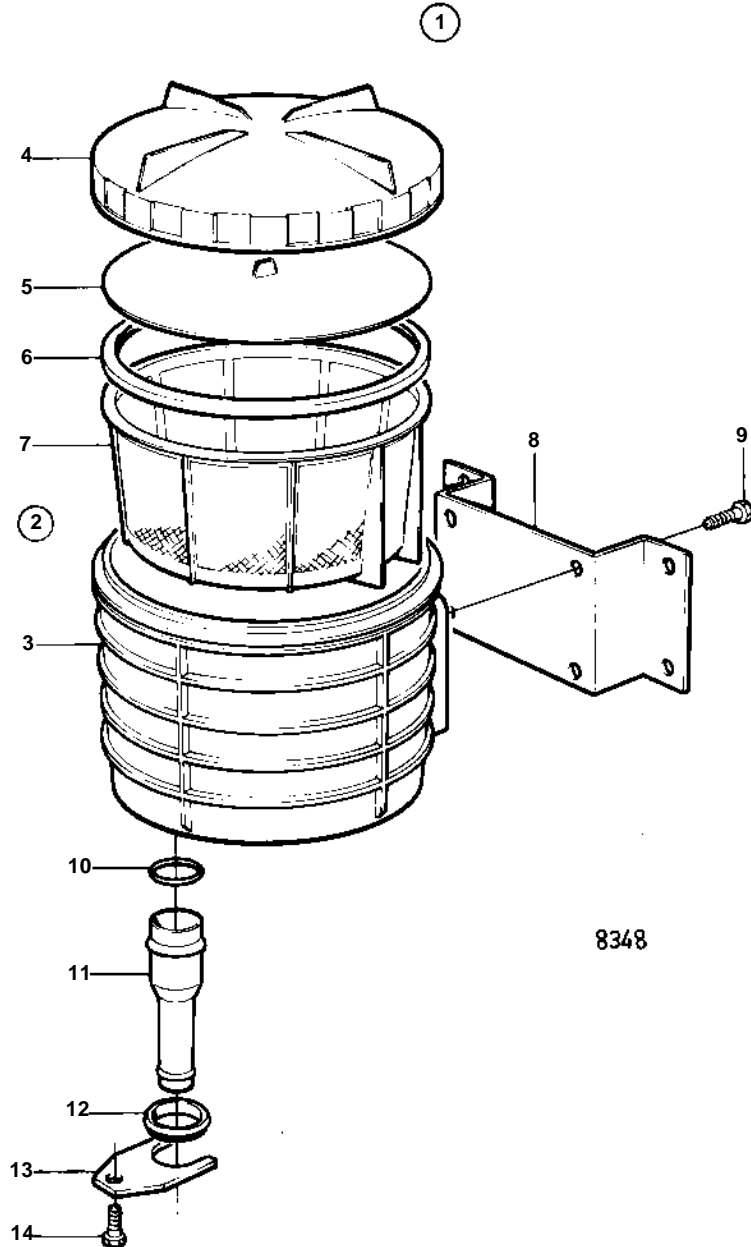

COMMON

COMMON

REF	PART NO.	QTY	DESCRIPTION	NOTES
1	858843	1	Seawater sieve kit	D=32mm
2	845337	1	· Strainer	
3	845338	1	· · Strainer housing	
4	845317	1	· · Cover	
5	845328	1	· · Pressure plate	
6	838977	1	· · Rubber seal	
7	858081	1	· · Strainer	
8	845960	1	· Bracket	
9	940199	4	· Screw	
10	845354	2	· Sealing ring	
11	847106	1	· Hose connection	L=80mm
	838582	1	· Hose connection	L=125mm
12	847017	2	· Retainer	
13	847018	2	· Brace	
14	940199	2	· Screw	