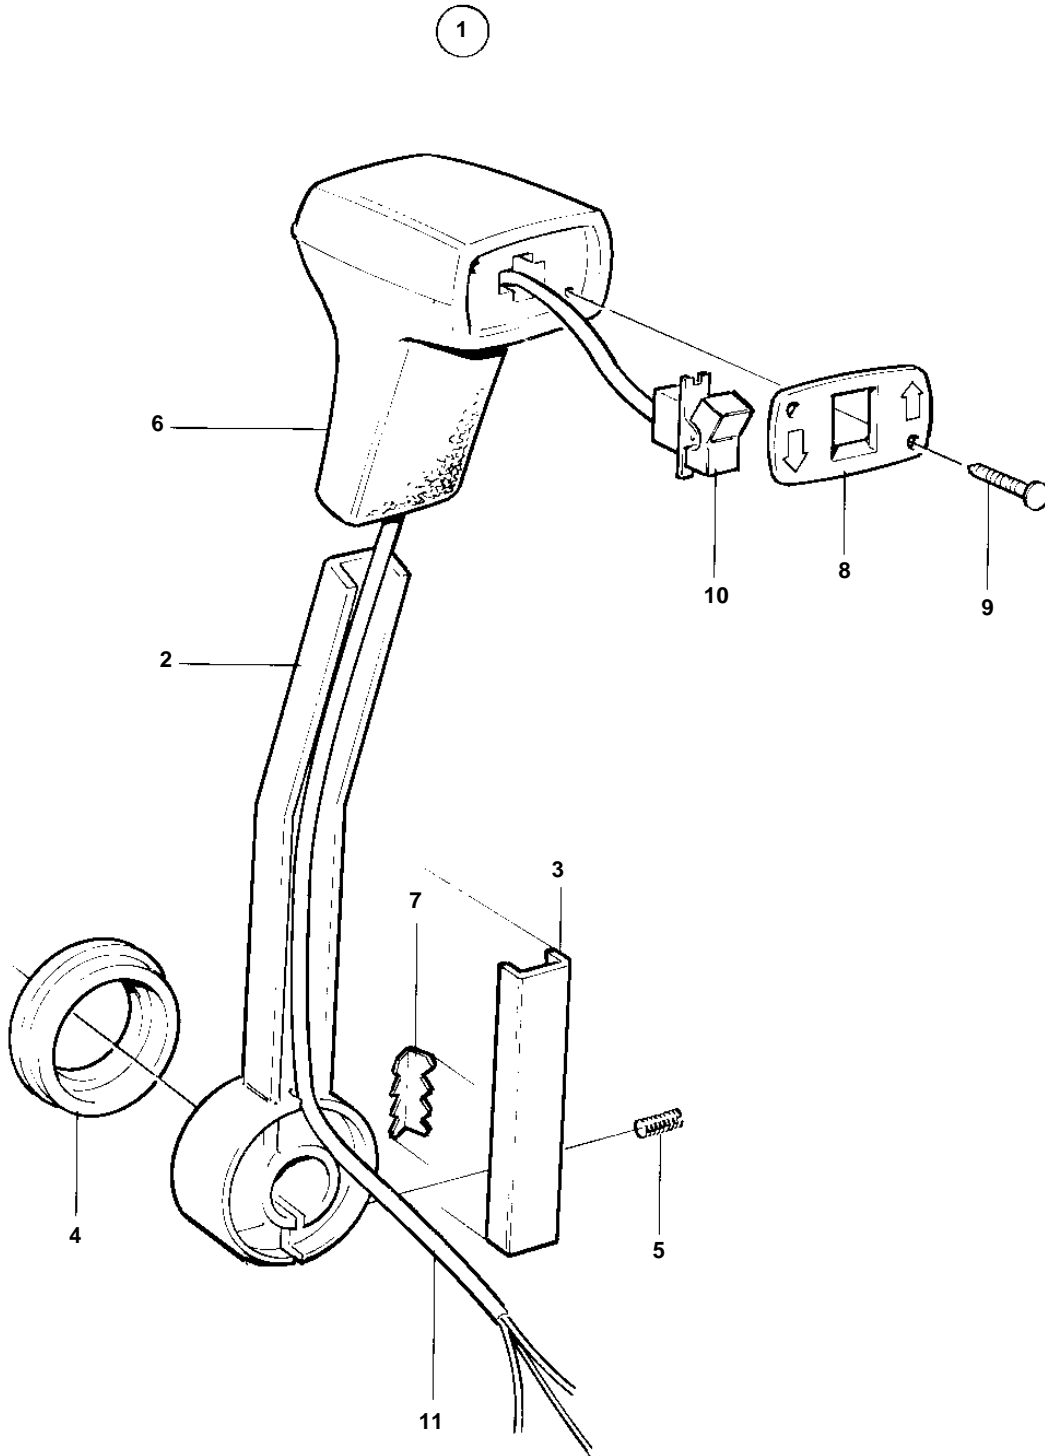

COMMON

8848

COMMON

REF	PART NO.	QTY	DESCRIPTION
1	1140042	1	Lever
2			Lever
3	852991	1	• Rail
4	852995	1	• Ring
5	963678	1	• Screw
6		1	• Handle
7	853000	1	• Striker plate
8	852993	1	• Connector cap
9	853003	2	• Nail
10	853311	1	• Switch
11		1	• Cables and terminals