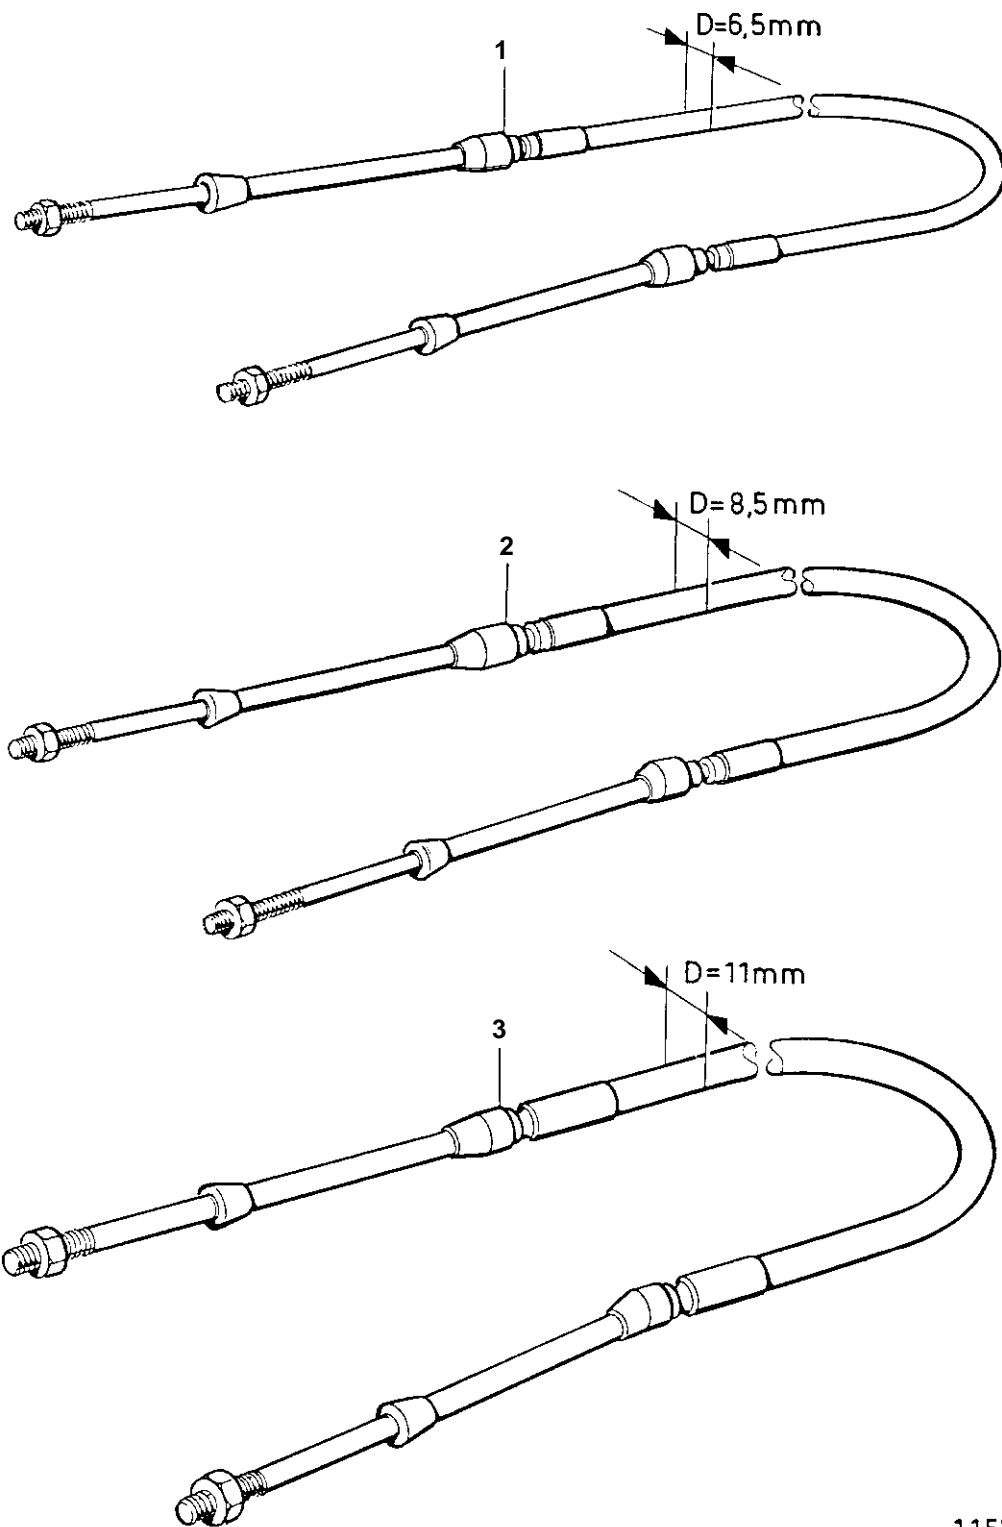

COMMON

11576

COMMON

REF	PART NO.	QTY	DESCRIPTION	NOTES
3	1140109	1	Control cable	L=6,00m
	1140110	1	Control cable	L=6,50m
	1140111	1	Control cable	L=7,00m
	1140112	1	Control cable	L=7,50m
	1140113	1	Control cable	L=8,00m
	1140114	1	Control cable	L=8,50m
	1140115	1	Control cable	L=9,00m
	1140116	1	Control cable	L=9,50m
	1140117	1	Control cable	L=10,00m
	1140118	1	Control cable	L=11,00m
	1140119	1	Control cable	L=12,00m
	1140120	1	Control cable	L=13,00m
	1140121	1	Control cable	L=14,00m
	1140122	1	Control cable	L=15,00m