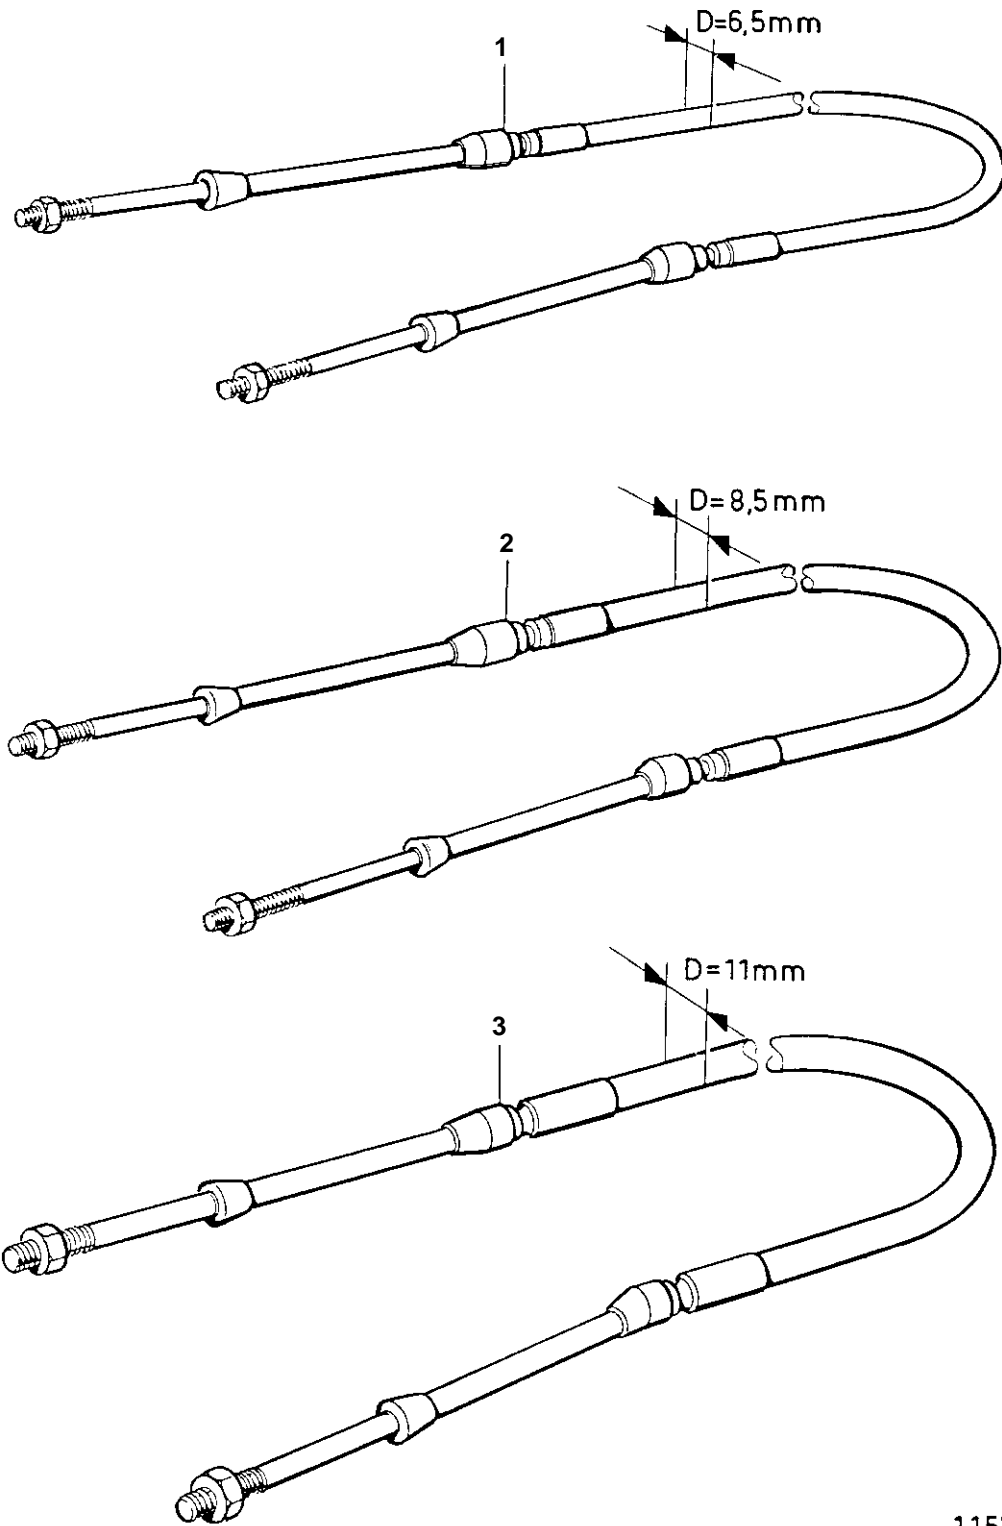

COMMON

11576

COMMON

REF	PART NO.	QTY	DESCRIPTION	NOTES
2	1140171	1	Control cable	L=1,00m
	1140172	1	Control cable	L=1,25m
	1140173	1	Control cable	L=1,50m
	1140174	1	Control cable	L=1,75m
	1140175	1	Control cable	L=2,00m
	1140176	1	Control cable	L=2,25m
	1140177	1	Control cable	L=2,50m
	1140178	1	Control cable	L=2,75m
	1140179	1	Control cable	L=3,00m
	1140180	1	Control cable	L=3,25m
	1140181	1	Control cable	L=3,50m
	1140182	1	Control cable	L=3,75m
	1140183	1	Control cable	L=4,00m
	1140184	1	Control cable	L=4,25m
	1140185	1	Control cable	L=4,50m
	1140186	1	Control cable	L=4,75m
	1140187	1	Control cable	L=5,00m
	1140188	1	Control cable	L=5,25m
	1140189	1	Control cable	L=5,50m
	1140190	1	Control cable	L=5,75m
	1140191	1	Control cable	L=6,00m
	1140192	1	Control cable	L=6,25m
	1140193	1	Control cable	L=6,50m
	1140194	1	Control cable	L=6,75m
	1140195	1	Control cable	L=7,00m
	1140196	1	Control cable	L=7,25m
	1140197	1	Control cable	L=7,50m
	1140198	1	Control cable	L=7,75m
	1140199	1	Control cable	L=8,00m
	1140200	1	Control cable	L=8,50m
	1140201	1	Control cable	L=9,00m
	1140202	1	Control cable	L=9,50m
	1140203	1	Control cable	L=10,00m
	1140204	1	Control cable	L=10,50m
	1140205	1	Control cable	L=11,00m
	1140206	1	Control cable	L=11,50m
	1140207	1	Control cable	L=12,00m
	1140208	1	Control cable	L=12,50m
	1140209	1	Control cable	L=13,00m

COMMON

REF	PART NO.	QTY	DESCRIPTION	NOTES