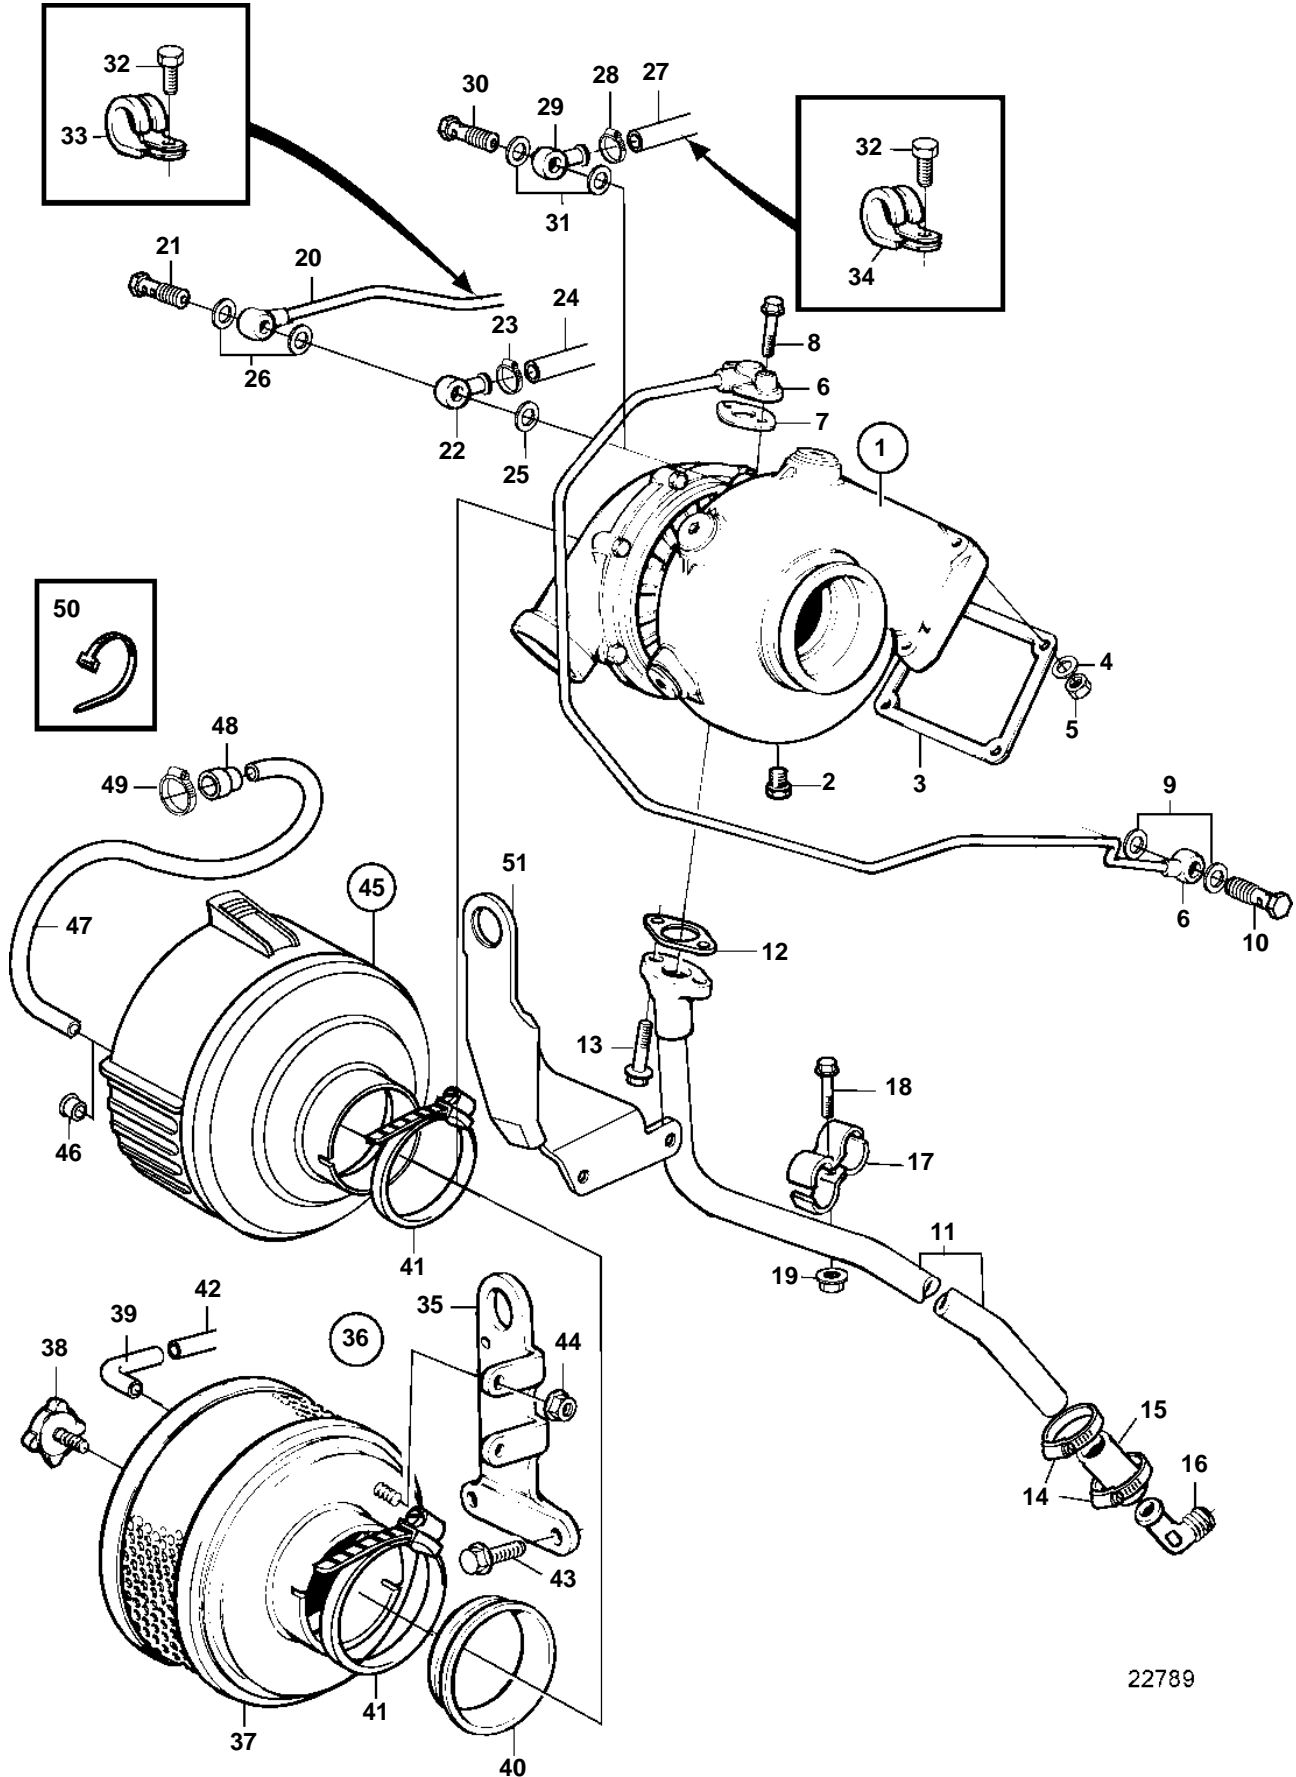

TMD41L-A

22789

TMD41L-A

REF	PART NO.	QTY	DESCRIPTION	SEE SEC.	NOTES
1	861260	1	Turbo		
	3802070	1	Turbocharger, exch		Exchange unit
				1697	
2	861551	1	Plug		
3	3582676	1	Gasket		
4	955895	4	Washer		
5	940183	4	Nut		
6	838869	1	Oil feed pipe		
7	420641	1	Gasket		
8	945444	1	Flange screw		L=25mm
	946671	1	Flange screw		L=30mm
9	969011	2	Gasket		
10	25167	1	Hollow screw		
11	838820	1	Oil return pipe		
12	860105	1	Gasket		
13	945444	2	Flange screw		
14	943474	2	Hose clamp		
15	466328	1	Rubber hose		
16	983105	1	Elbow nipple		
17	820851	2	Clamp		
18	946544	1	Flange screw		L=16mm
19	945407	1	Flange nut		
20	860215	1	Air vent hose		Turbo-thermostat housing.. For earlier version of expansion tank.
21	947975	1	Hollow screw		M12
22	858750	1	Banjo nipple		
23	945652	1	Hose clamp		
24	942700	X	Hose		Expansion tank-Turbo.. For earlier version of expansion tank.
25	11994	1	Gasket		
26	11994	2	Gasket		
27	942700	X	Hose		L=580mm. Expansion tank-Turbo.. For later version of expansion tank.
28	945652	1	Hose clamp		
29	858750	1	Banjo nipple		
30	969299	1	Hollow screw		
31	11994	2	Gasket		
32	967949	3	Screw		
33	952624	2	Clamp		
34	952627	1	Clamp		
35	838829	1	Bracket		
36	861434	1	Air filter		REPL BY 3582367
			Bulletin 44-47	44-47-EN	New Air Filter for 31, 41 and TAMD42WJ Engines
37	858488	1	· Filter insert		
38	859729	1	· Knob		
39	861391	1	· Rubber sleeve		
40	838855	1	Sealing ring		
41	943481	1	Hose clamp		
42	946234	X	Pipe		L=380mm
43	946329	2	Flange screw		
44	945407	2	Flange nut		
45	3582367	1	Air filter kit		
			Bulletin 44-47	44-47-EN	New Air Filter for 31, 41 and TAMD42WJ Engines
46		1	· Plastic plug		
47		X	· Tube		L=670mm
48	861114	1	· Rubber sleeve		
49	943472	1	· Hose clamp		
50	948211	1	· Strip clamp		
51	860419	1	Lifting eye		