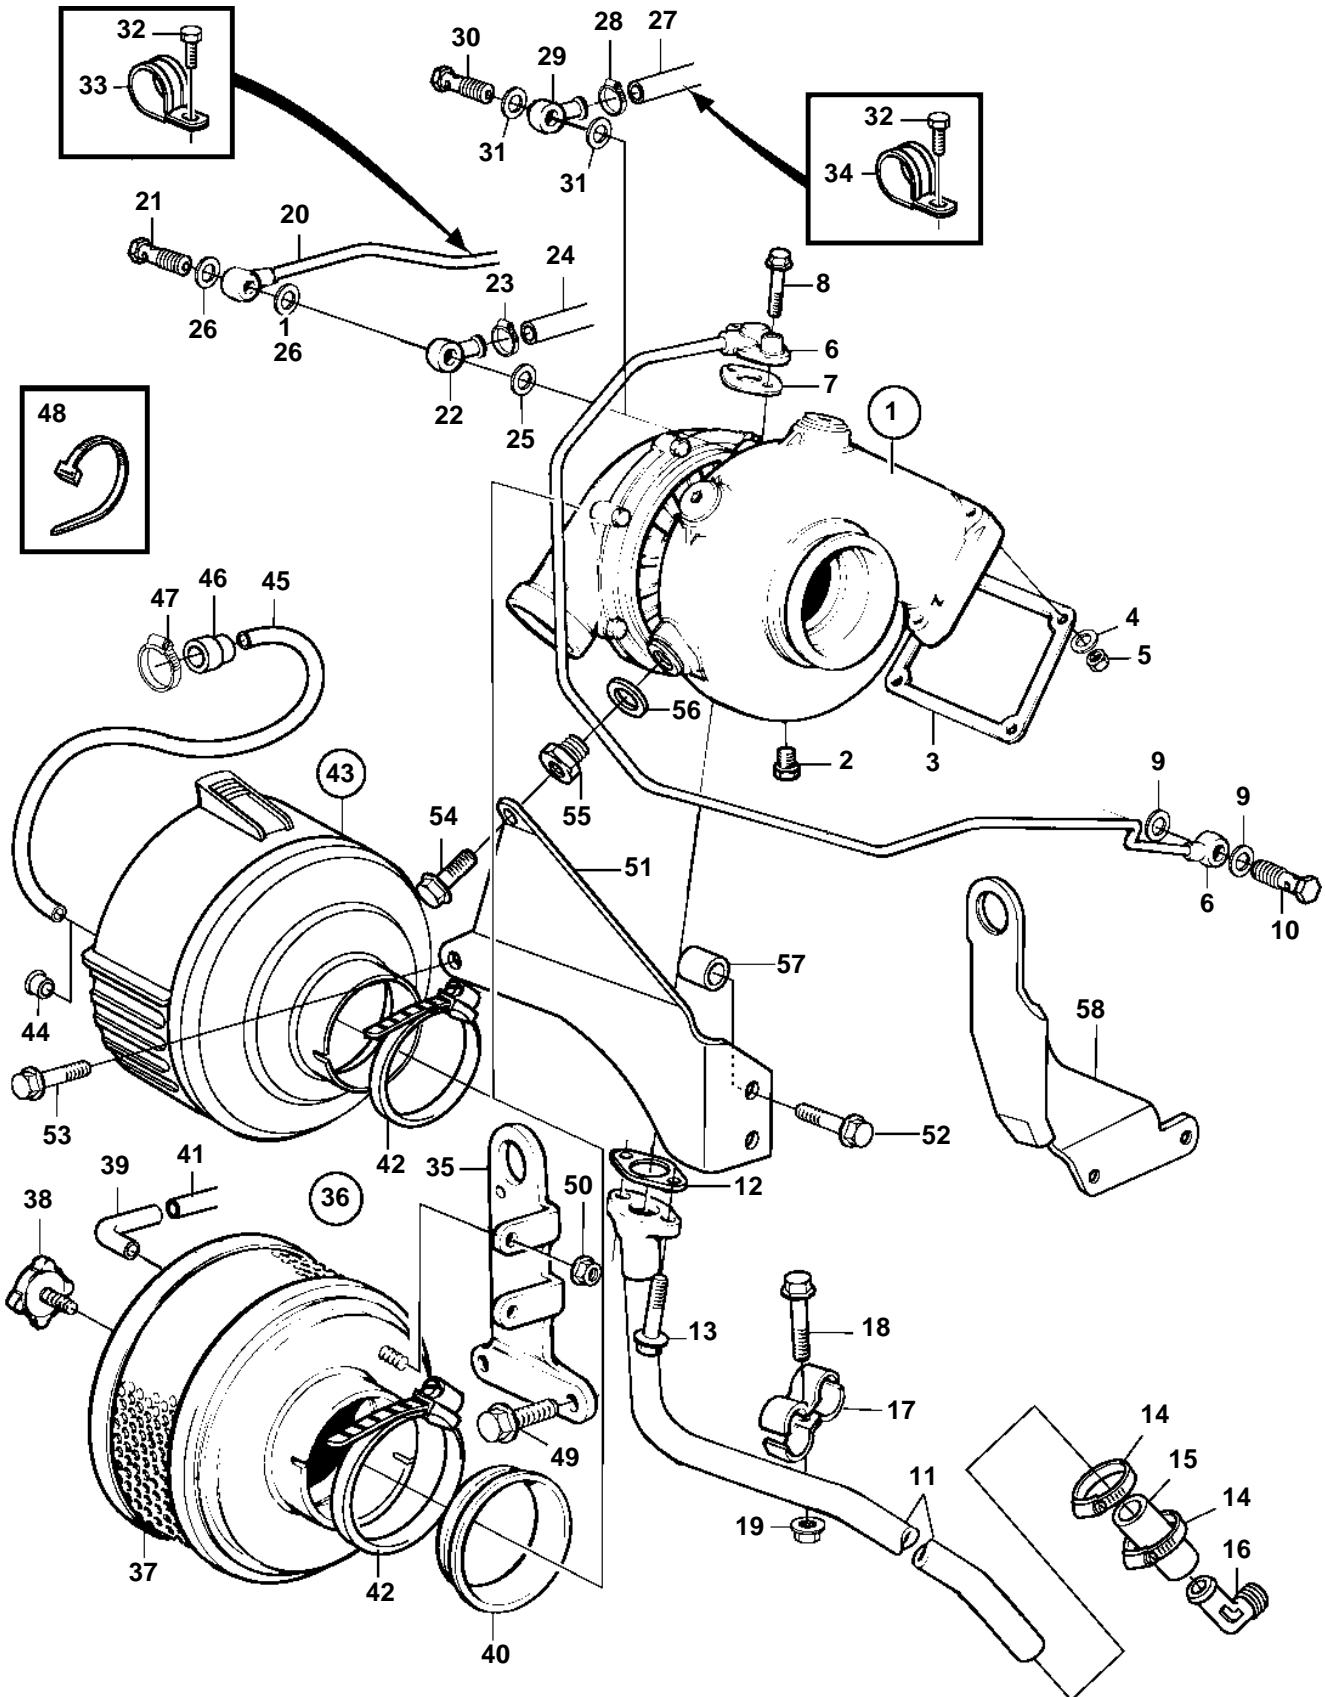

TAMD31P-A, AD31P-A

22813

TAMD31P-A, AD31P-A

REF	PART NO.	QTY	DESCRIPTION	SEE SEC.	NOTES
1	860916	1	Turbocharger		REPL BY 3581528
				860	
	3581528	1	Turbo		
	3802082	1	Turbocharger, exch		Exchange unit
				3343	
2	861551	1	Plug		
3	3582676	1	Gasket		
4	955895	4	Washer		
5	940183	4	Nut		
6	838868	1	Oil feed pipe		
7	420641	1	Gasket		
8	945444	1	Flange screw		L=25mm
	946671	1	Flange screw		L=30mm
9	969011	2	Gasket		
10	25167	1	Hollow screw		
11	838870	1	Oil return pipe		
12	860105	1	Gasket		
13	945444	2	Flange screw		
14	943474	2	Hose clamp		
15	466328	1	Rubber hose		
16	983105	1	Elbow nipple		
17	820851	2	Clamp		
18	946544	1	Flange screw		
19	945407	1	Flange nut		
20	860214	1	Air vent hose		Turbo-thermostat housing.. For earlier version of expansion tank.
21	947975	1	Hollow screw		
22	858750	1	Banjo nipple		
23	945652	1	Hose clamp		
24	942700	X	Hose		Expansion tank-Turbo.. For earlier version of expansion tank.
25	11994	1	Gasket		
26	11994	2	Gasket		
27	942700	1	Hose		L=580mm. Expansion tank-Turbo.. For later version of expansion tank.
28	945652	1	Hose clamp		
29	858750	1	Banjo nipple		
30	969299	1	Hollow screw		
31	11994	2	Gasket		
32	967949	2	Screw		
33	952624	1	Clamp		
34	952627	1	Clamp		
35	838829	1	Bracket		EARLY TYPE
36	861434	1	Air filter		REPL BY 3582367
			Bulletin 44-47	44-47-EN	New Air Filter for 31, 41 and TAMD42WJ Engines
37	858488	1	• Filter insert		
38	859729	1	• Knob		
39	861391	1	• Rubber sleeve		
40	838855	1	Sealing ring		
41	946234	X	Pipe		L=670mm
42	943481	1	Hose clamp		
43	3582367	1	Air filter kit		
			Bulletin 44-47	44-47-EN	New Air Filter for 31, 41 and TAMD42WJ Engines
44	940285	1	• Plastic plug		
45		X	• Tube		L=670mm
46	861114	1	• Rubber sleeve		
47	943472	1	• Hose clamp		
48	948211	1	• Strip clamp		
49	946329	1	Flange screw		EARLY TYPE
	946472	1	Screw		EARLY TYPE
50	945407	2	Flange nut		EARLY TYPE
51	861643	1	Bracket		
52	965192	2	Flange screw		
53	965182	1	Flange screw		
54	946471	1	Screw		
55	861646	1	Plug		