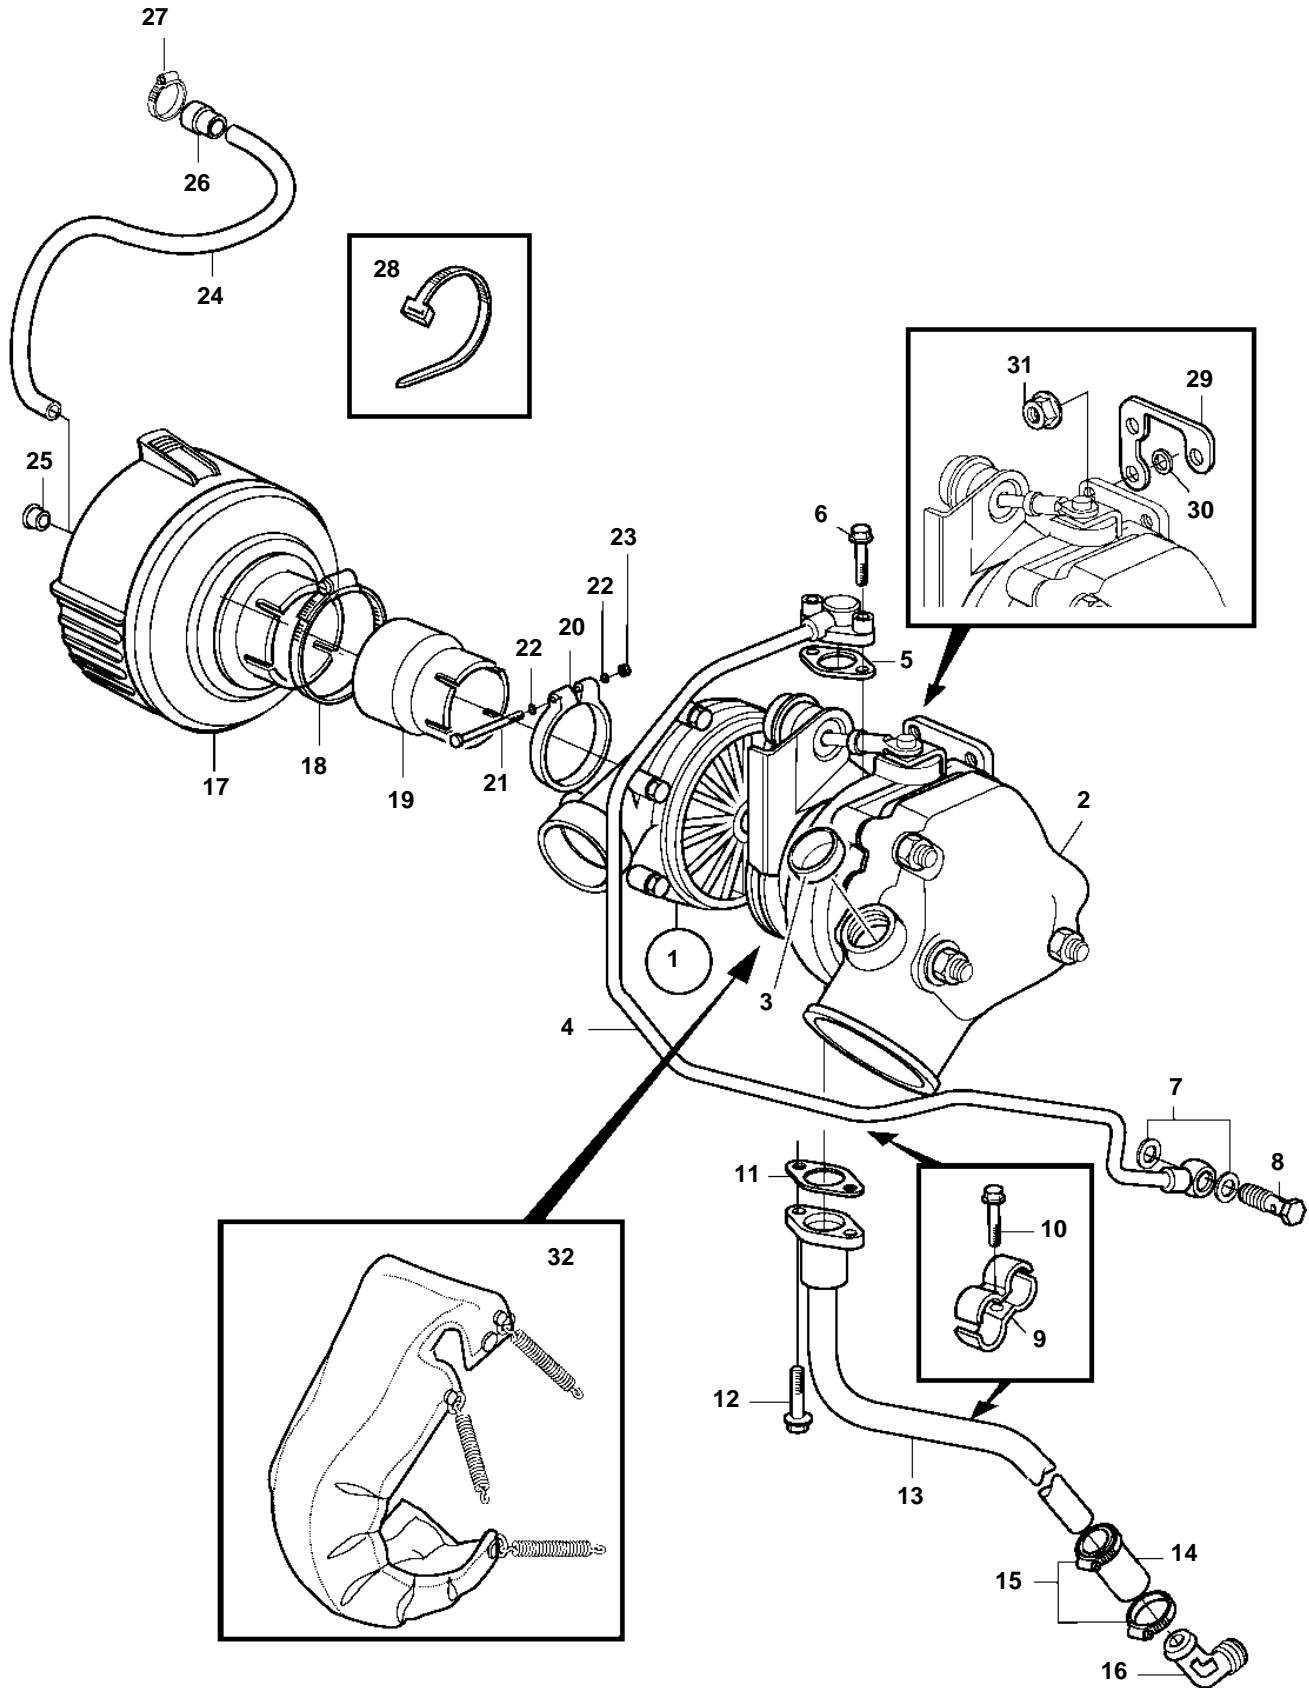

TAMD31S-A

19424

TAMD31S-A

REF	PART NO.	QTY	DESCRIPTION	SEE SEC.	NOTES
1	3583004	1	Turbo Comps. not spec.		
2	3582512	1	Exhaust pipe		
3	11997805	1	Plug		
4	838868	1	Oil feed pipe		
5	859834	1	Gasket		
6	945444	1	Flange screw		L=25mm
	946671	1	Flange screw		L=30mm
7	969011	2	Gasket		
8	25167	1	Hollow screw		
9	820851	2	Clamp		
10	946544	1	Flange screw		
11	860105	1	Gasket		
12	945444	2	Flange screw		
13	838870	1	Oil return pipe		
14	466328	1	Rubber hose		
15	943474	2	Hose clamp		
16	983105	1	Elbow nipple		(843879)
17	3582367	1	Air filter kit Bulletin 44-47	44-47-EN	New Air Filter for 31, 41 and TAMD42WJ Engines
18	943481	1	Hose clamp		
19	3583049	1	Adapter		
20	975261	1	Clamp		
21		1	· Screw		
22		2	· Washer		
23		1	· Nut		
24		1	Tube		
25		1	Plastic plug		
26	861114	1	Rubber sleeve		
27	943472	1	Hose clamp		
28	948211	1	Strip clamp		
29	861402	1	Bracket		
30	955894	3	Washer		
31	948645	3	Lock nut		
32	861401	1	Protecting casing		