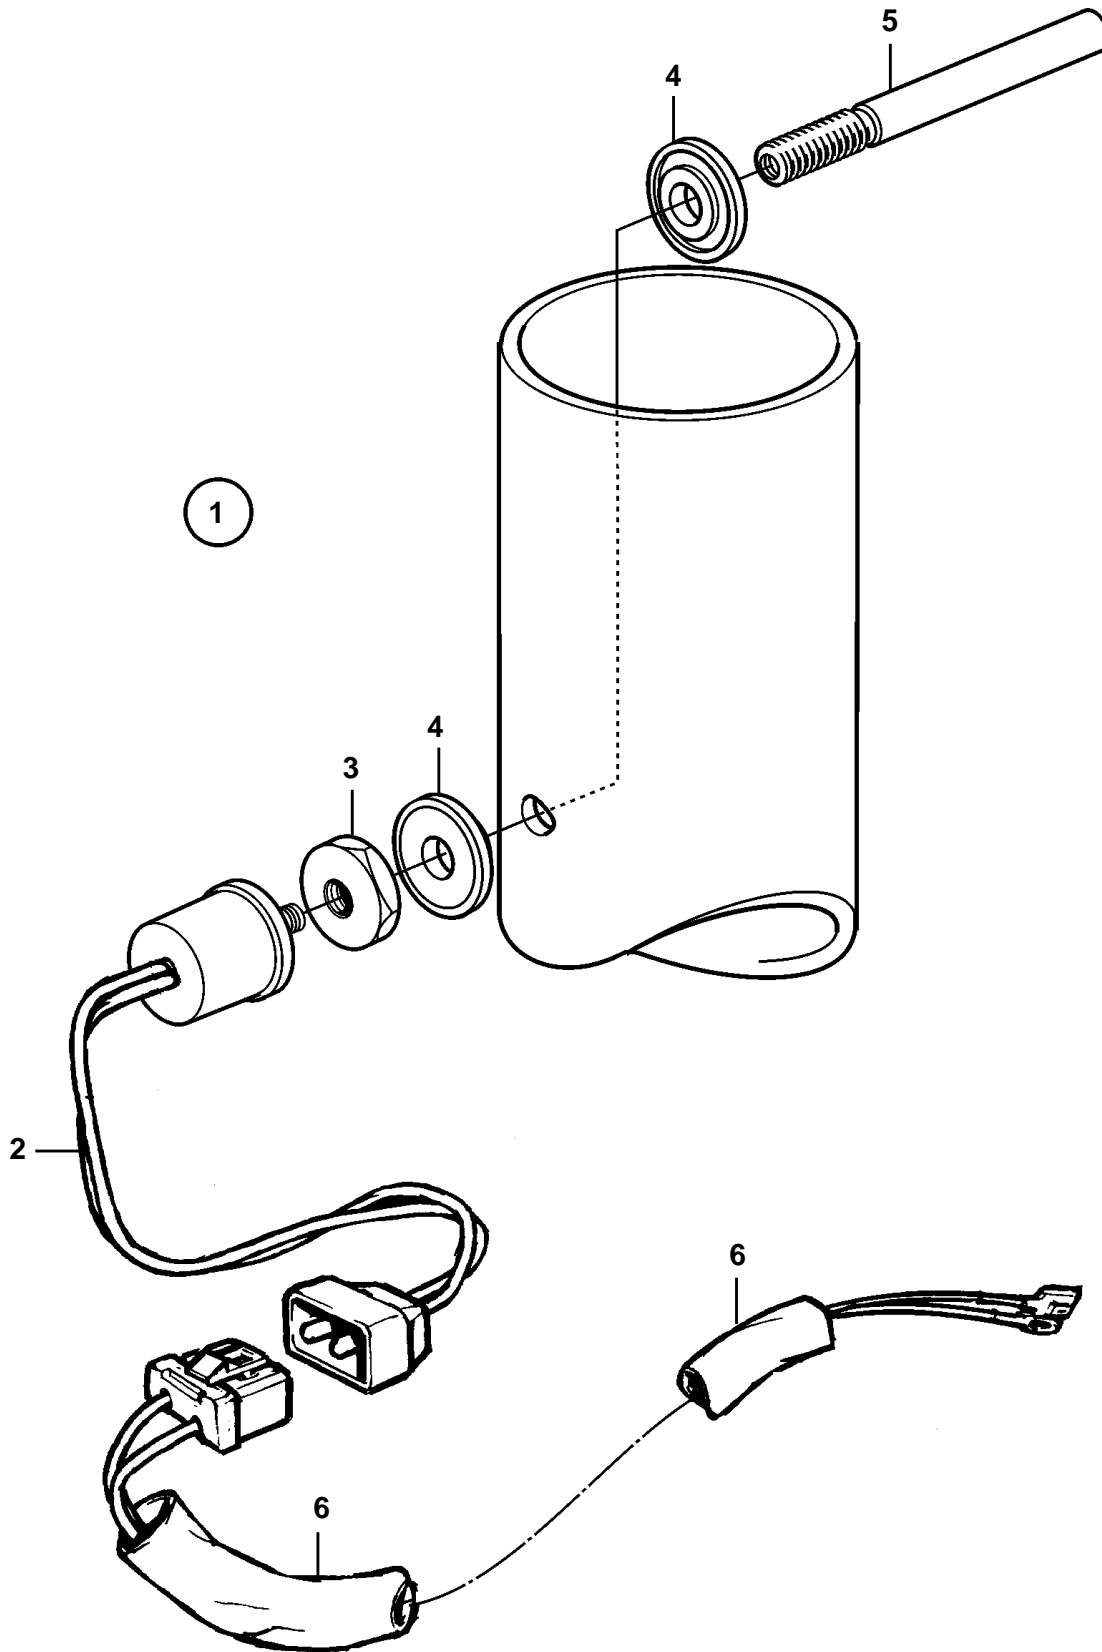

AD31P-A, AD31L-A, TAMD31L-A, TAMD31M-A, TAMD31S-A, TMD31L-A, D41L-A, AD41P-A, AD41L-A, TAMD41P-A, TAMD41L-A, TAMD41M-A, TAMD41H-A, TAMD41H-B, TMD41L-A

AD31P-A, AD31L-A, TAMD31L-A, TAMD31M-A, TAMD31S-A, TMD31L-A, D41L-A, AD41P-A, AD41L-A, TAMD41P-A, TAMD41L-A, TAMD41M-A, TAMD41H-A, TAMD41H-B, TMD41L-A

REF	PART NO.	QTY	DESCRIPTION	SEE SEC.	NOTES
1	875000	1	Temperat monitor kit		For engines with reverse gear.
2	828761	1	• Thermo monitor		80°C
3	828750	1	• Nut		
4	828776	2	• Washer		
5	828817	1	• Sensor		
6	973122	2	• Cable terminal	1963	
	949597	2	• Housing	1963	