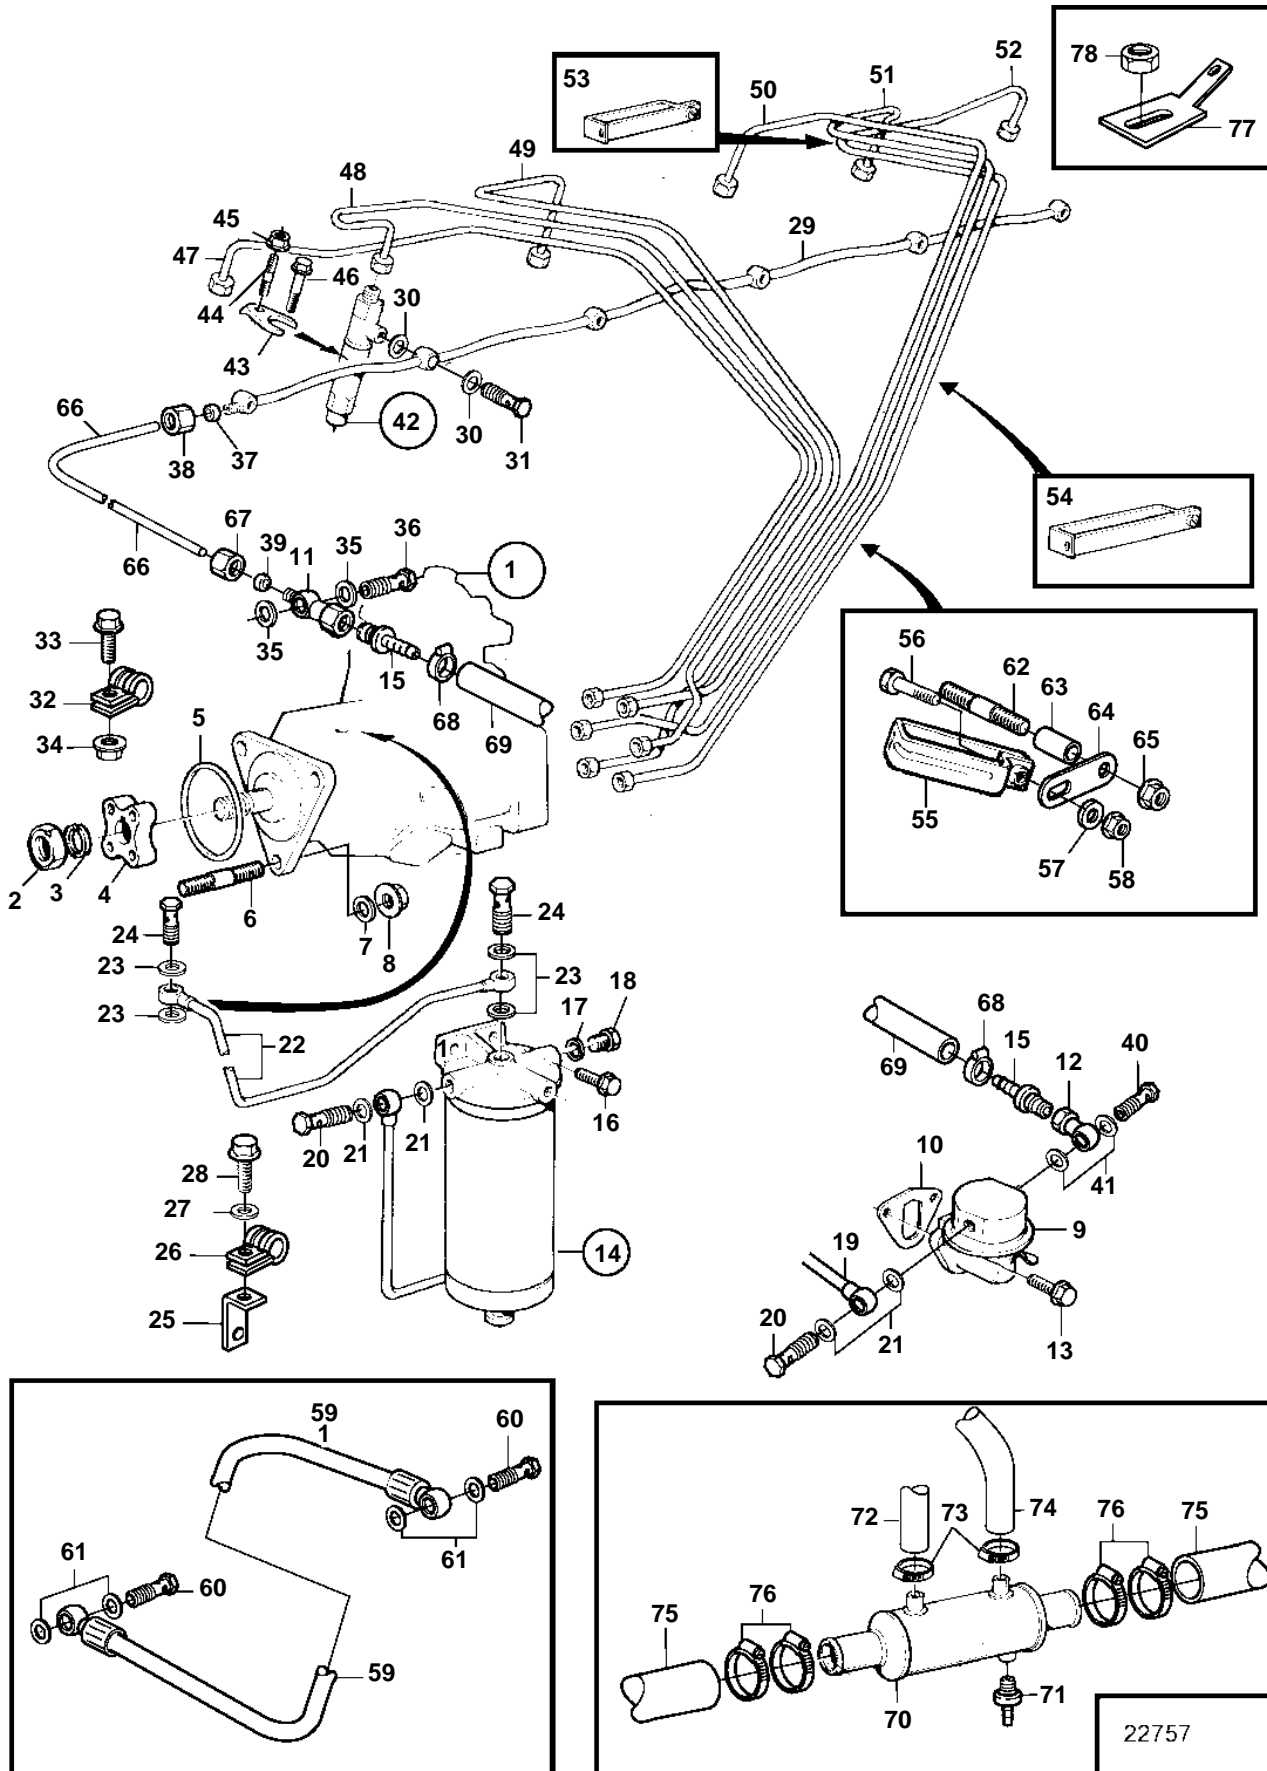

AD41P-A, AD41L-A

AD41P-A, AD41L-A

REF	PART NO.	QTY	DESCRIPTION	SEE SEC.	NOTES
1	861765	1	Injection pump		AD41P-A
				1893	
	860270	1	Injection pump		AD41P-A. Product No. 869054
				1888	
	861102	1	Injection pump		AD41P-A, SN-2204153071. W REPL BY 3581433
				1778	
	3581433	1	Injection pump Comps. not spec.		AD41P-A, SN2204153072-
	861316	1	Injection pump		AD41L-A, SN-2204160725
				1781	
	3581433	1	Injection pump Comps. not spec.		AD41L-A, SN2204160726-
2	955804	1	Nut		Included in fuel injection pump.
3	955925	1	Spring washer		Included in fuel injection pump.
4	859601	1	Hub		
5	968971	1	O-ring		
6	953047	3	Stud		
7	191172	3	Washer		
8	945408	2	Flange nut		
		1	Nut		
9	3582310	1	Feed pump		
10	3501530	1	Gasket		
11	861080	1	Nipple		
12	861079	1	Nipple		
13	946173	2	Flange screw		
14	860873	1	Fuel filter		REPL BY 3581542
				3722	
	3581542	1	Fuel filter		REPL BY 3588380
				3722	
	3588380	1	Fuel filter		
				7765	
15	3825000	2	Nipple		
16	946329	2	Flange screw		
17	11994	1	Gasket		
18	960629	1	Plug		
19	860448	1	Fuel pipe		
20	969299	2	Hollow screw		
21	11994	4	Gasket		
22	838659	1	Fuel pipe		
23	11994	4	Gasket		
24	969299	2	Hollow screw		
25	846780	1	Bracket		
26	952624	1	Clamp		
27	955893	1	Washer		
28	948746	1	Flange screw		
29	838667	1	Leak-off line		
30	947620	12	Gasket		
31	74033	6	Hollow screw		
32	121563	1	Clamp		
33	946544	1	Flange screw		AD41P-A
34	945407	1	Flange nut		
35	11994	2	Gasket		
36		1	Hollow screw		Included in fuel injection pump.
37	956966	1	Ferrule		
38	956980	1	Nut		
39	956966	1	Ferrule		
40	969299	1	Hollow screw		
41	11994	2	Gasket		
42	861103	1	Injector		W
	3803238	1	Injector, exch		Exchange unit
				572	
	859494	6	Injector		Product No. 869054