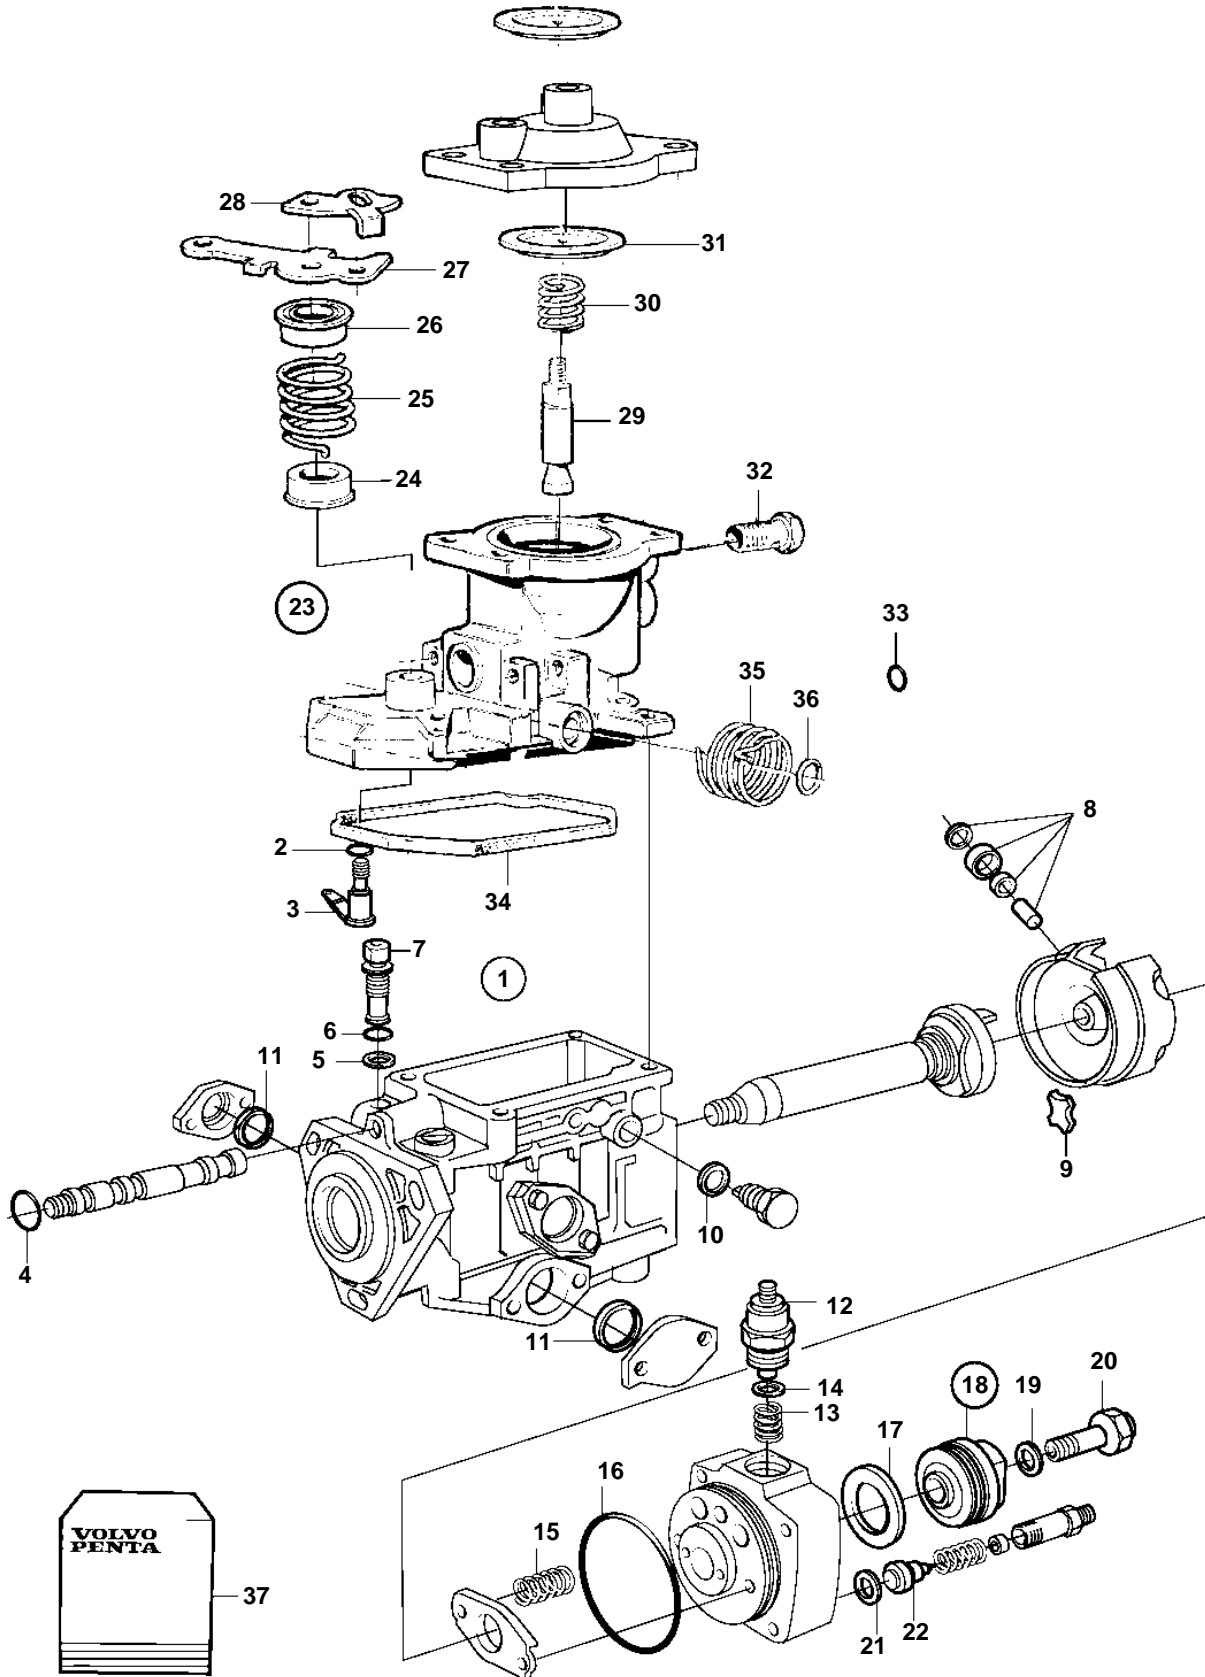

AD31L-A

AD31L-A

REF	PART NO.	QTY	DESCRIPTION	NOTES
1	861119	1	Injection pump	
2	243567		Sealing ring	
3			Shaft	
4		1	· O-ring	Included in gasket kit.
5	861520	1	· Sealing ring	Included in gasket kit.
6	243520	1	· Sealing ring	Included in gasket kit.
7	844179	1	· Valve	
8		1	· Bearing kit	
9	844150	2	· Absorber	Included in gasket kit.
10	1699759	2	· Sealing washer	Included in gasket kit.
11	838445	1	· O-ring	Included in gasket kit.
12	876614	1	· Stop solenoid	12V
13	861208	1	· Spring	
14		1	· O-ring	
15		1	· Spring kit	
16		1	· Sealing ring	
17		1	· O-ring	Included in gasket kit.
18	861491	1	· Fitting	
19		1	· Gasket	
20		1	· Screw	TH=2,00mm
21	845738	4	· Washer	TH=2,12mm
22		4	· Delivery valve	TH=2,20mm
23		1	· Governor	
24		1	· Spring disc	TH=2,40mm
25		1	· Spring	TH=2,50mm
26		1	· Spring disc	
27	244961	1	· Lever	TH=2,60mm
28	244969	1	· Lever	
29		1	· Screw	
30		1	· Compression spring	
31	244944	1	· Diaphragm	
32	844237	1	· Hollow screw	
33	244963	1	· O-ring	Included in gasket kit.
34		1	· Gasket	
35		1	· Spring	
36	844224	1	· O-ring	
37	844240	1	Gasket kit	