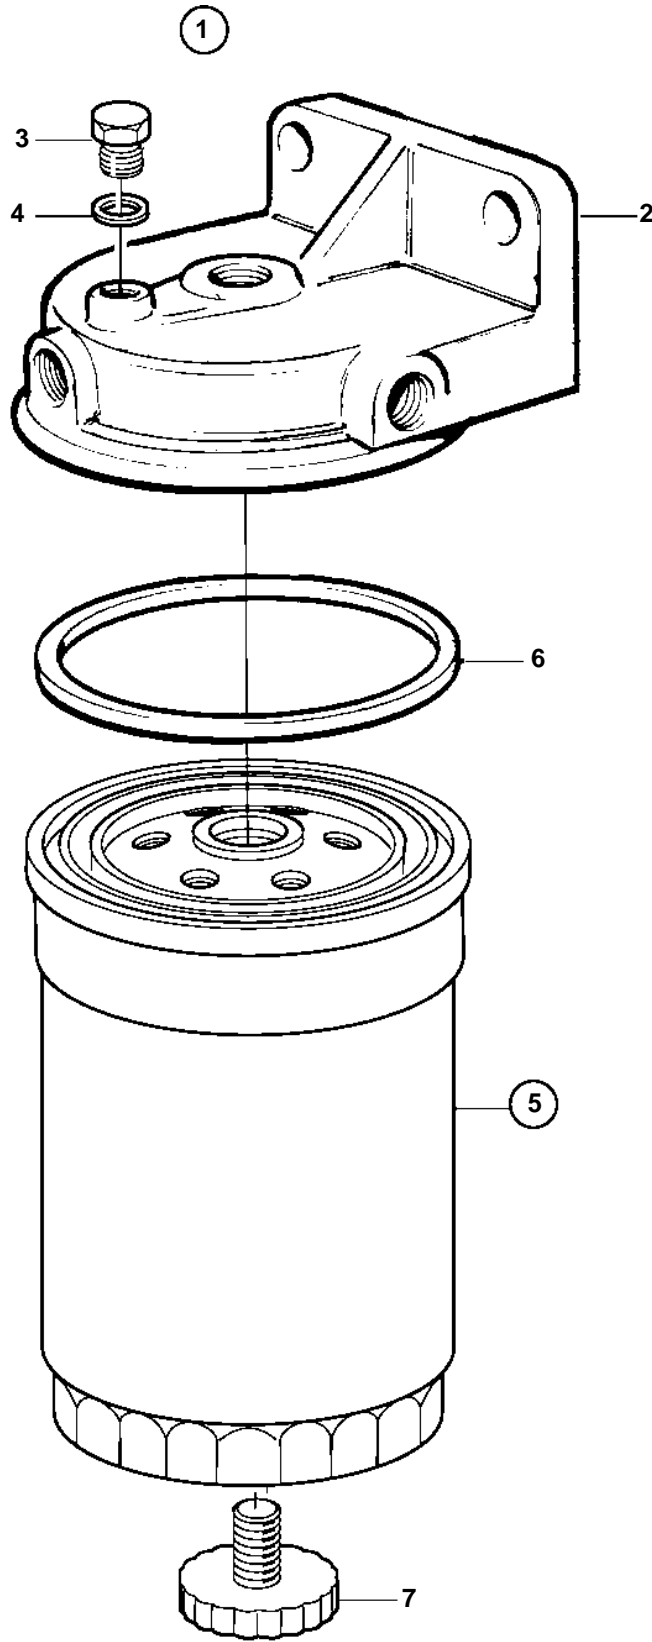

TMD41L-A, D41L-A

TMD41L-A, D41L-A

REF	PART NO.	QTY	DESCRIPTION	SEE SEC.	NOTES
1	3581542	1	Fuel filter		REPL BY 3588380
	3588380	1	Fuel filter	7765	
2		1	· Cover		
3	843956	1	· Plug		
4	25534	1	· Gasket		
5	3588378	1	· Filter insert		REPL BY 3840335
	3840335	1	· Fuel filter		
6	6638088	1	· · Gasket		
7	838594	1	· · Plug		