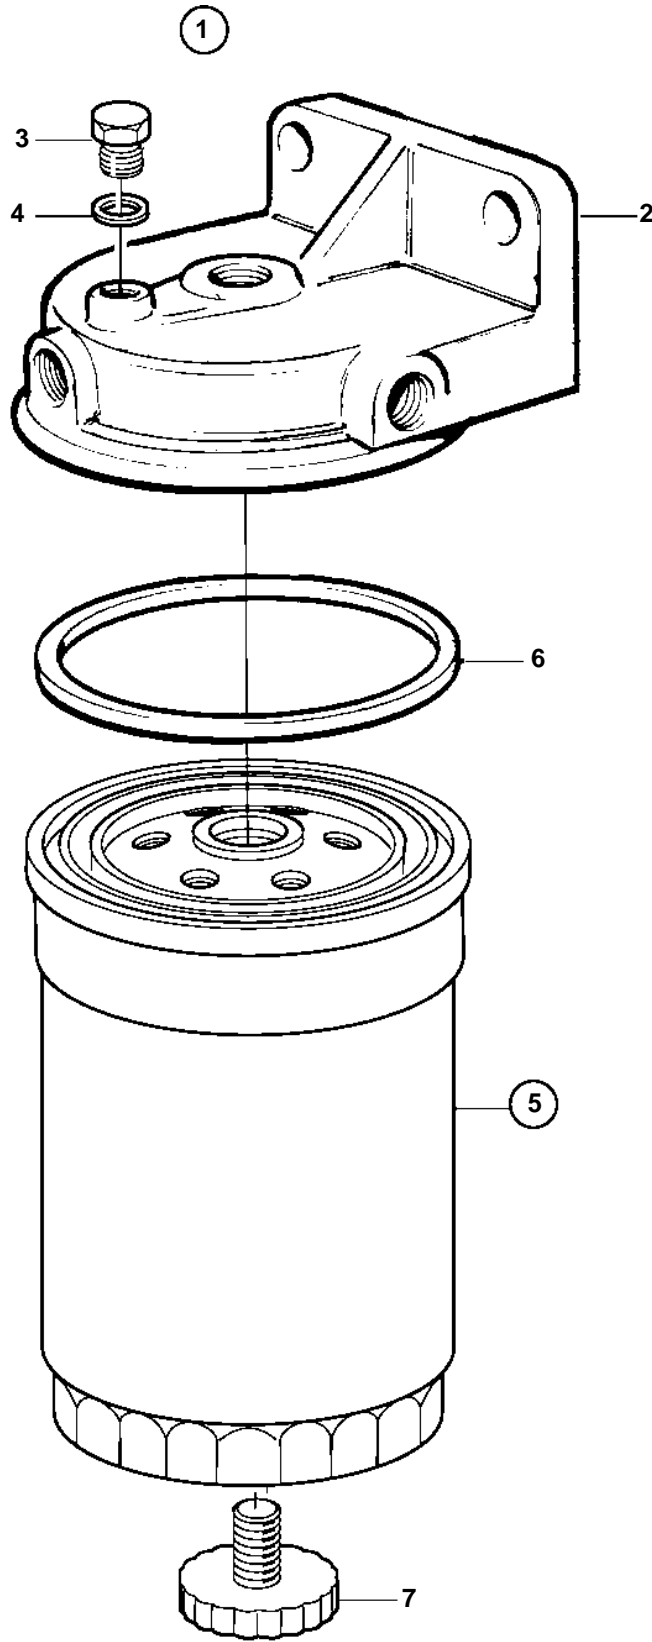

TMD41L-A, D41L-A

18228

TMD41L-A, D41L-A

REF	PART NO.	QTY	DESCRIPTION	SEE SEC.	NOTES
1	3581542	1	Fuel filter		REPL BY 3588380
	3588380	1	Fuel filter	7765	
2		1	· Cover		
3	843956	1	· Plug		
4	25534	1	· Gasket		
5	3588378	1	· Filter insert		REPL BY 3840335
	3840335	1	· Fuel filter		
6	6638088	1	· · Gasket		
7	838594	1	· · Plug		