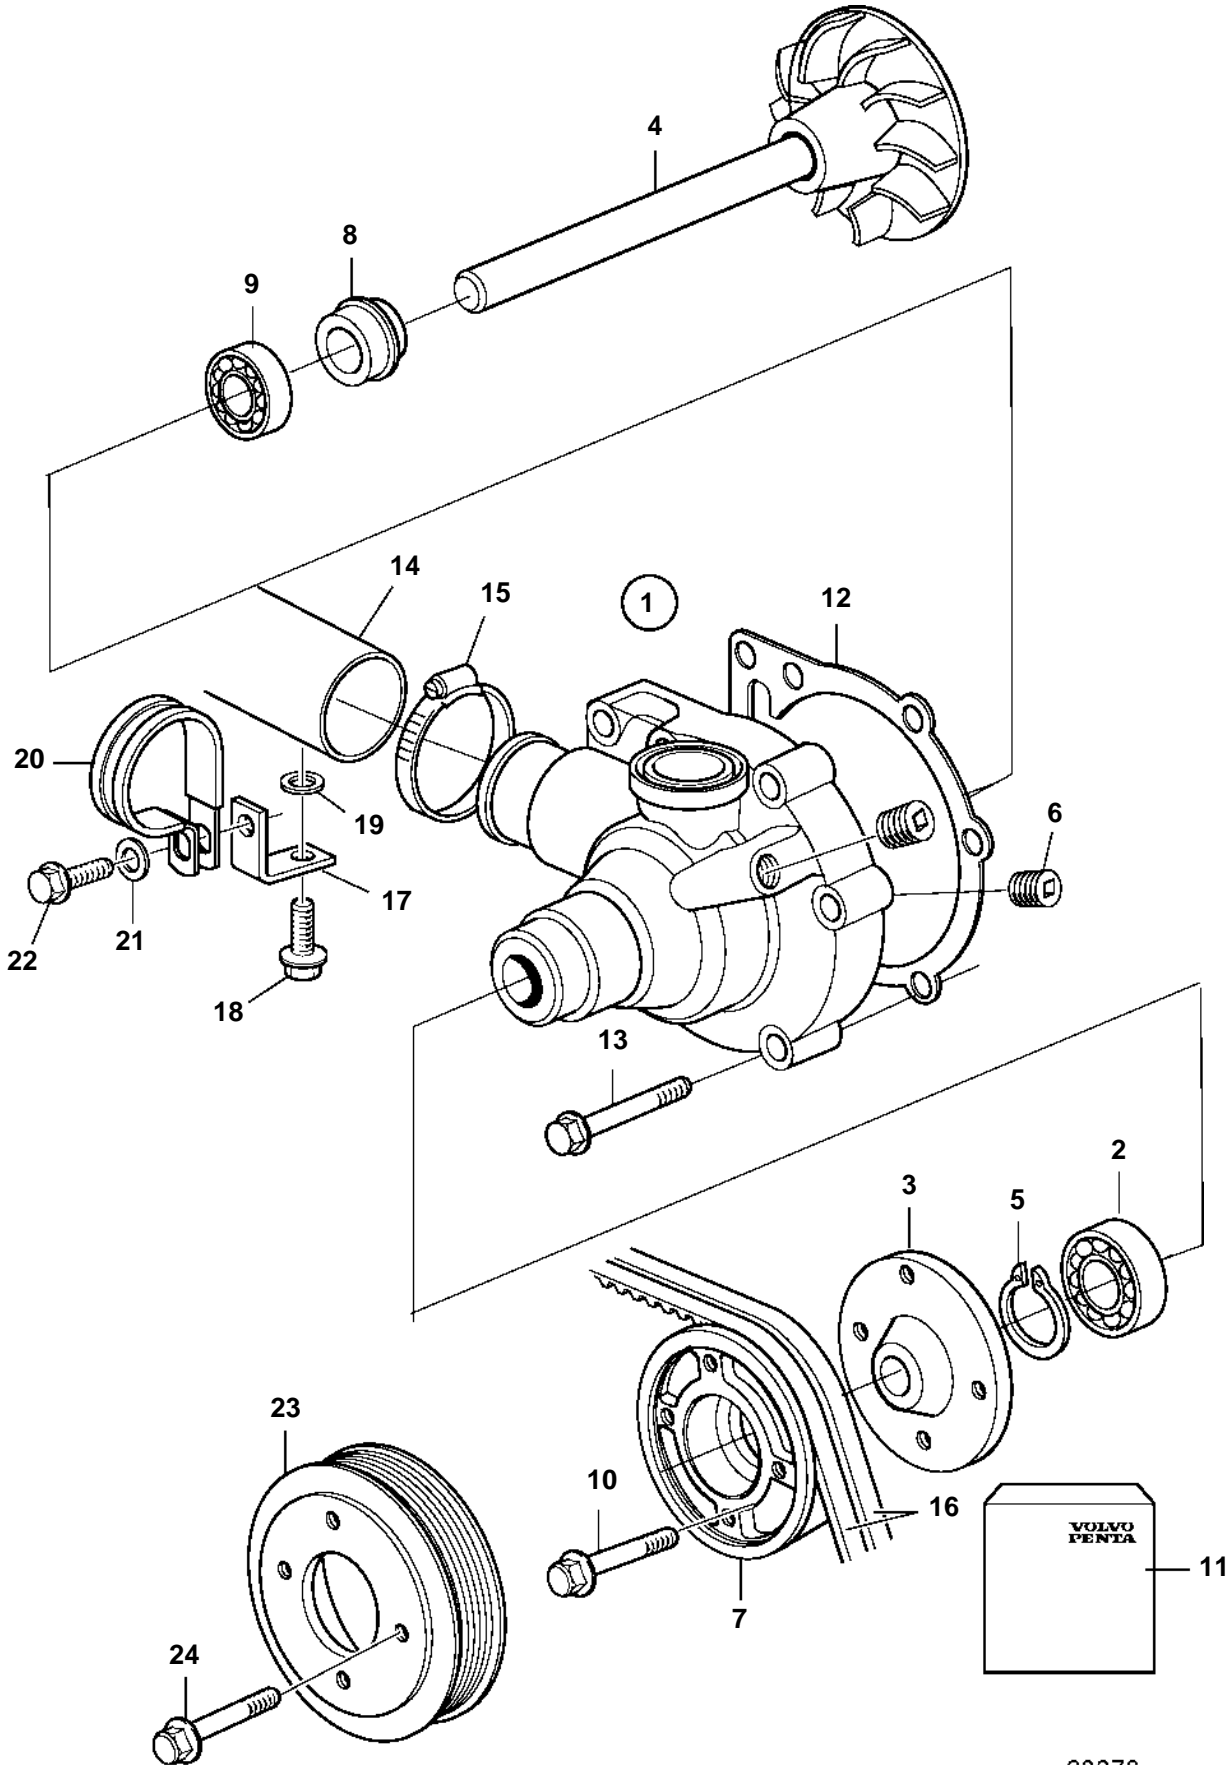

TMD31L-A, TAMD31P-A, TAMD31L-A, TAMD31M-A, TAMD31S-A, AD31P-A, AD31L-A

23076

TMD31L-A, TAMD31P-A, TAMD31L-A, TAMD31M-A, TAMD31S-A, AD31P-A, AD31L-A

REF	PART NO.	QTY	DESCRIPTION	SEE SEC.	NOTES
1	3580777	1	Water pump		Replaced by 1 pc 3809412, coolant pump, 1 pc 3588383, pulley and 4 pcs 946173, flange screw.
	3809412	1	Circulation pump		
	3803869	1	Circ. pump, exch		Exchange unit
2	181538	1	· Ball bearing		EARLY TYPE. Included in overhaul kit.
3	860455	1	· Hub		EARLY TYPE
4		1	· Shaft		EARLY TYPE. Included in overhaul kit.
5	914462	1	· Lock ring		EARLY TYPE. Included in overhaul kit.
6	479977	1	· Plug		EARLY TYPE
7	1542235	1	· Pulley		EARLY TYPE
8	1676432	1	· Sealing ring		EARLY TYPE. Included in overhaul kit.
9	1660609	1	· Ball bearing		EARLY TYPE. Included in overhaul kit.
10	946173	4	· Flange screw		EARLY TYPE
11	876793	1	Repair kit	1791	
12	859027	1	Gasket		Included in overhaul kit.
13	947760	6	Flange screw		
14	861279	1	Hose		Heat exchanger-expansion tank-water pump.. For earlier version of expansion tank.
	3581097	1	Hose		Heat exchanger-expansion tank-water pump.. For later version of expansion tank.
15	943478	1	Clamp		
16	966978	1	V-belt kit		
17	846780	1	Bracket		
18	965181	1	Screw		SEE GROUP 21
19	955894	1	Washer		
20	952635	1	Clamp		
21	955893	1	Washer		
22	948746	1	Flange screw		
23	3588383	1	Pulley		LATE TYPE
24	946173	4	Flange screw		LATE TYPE