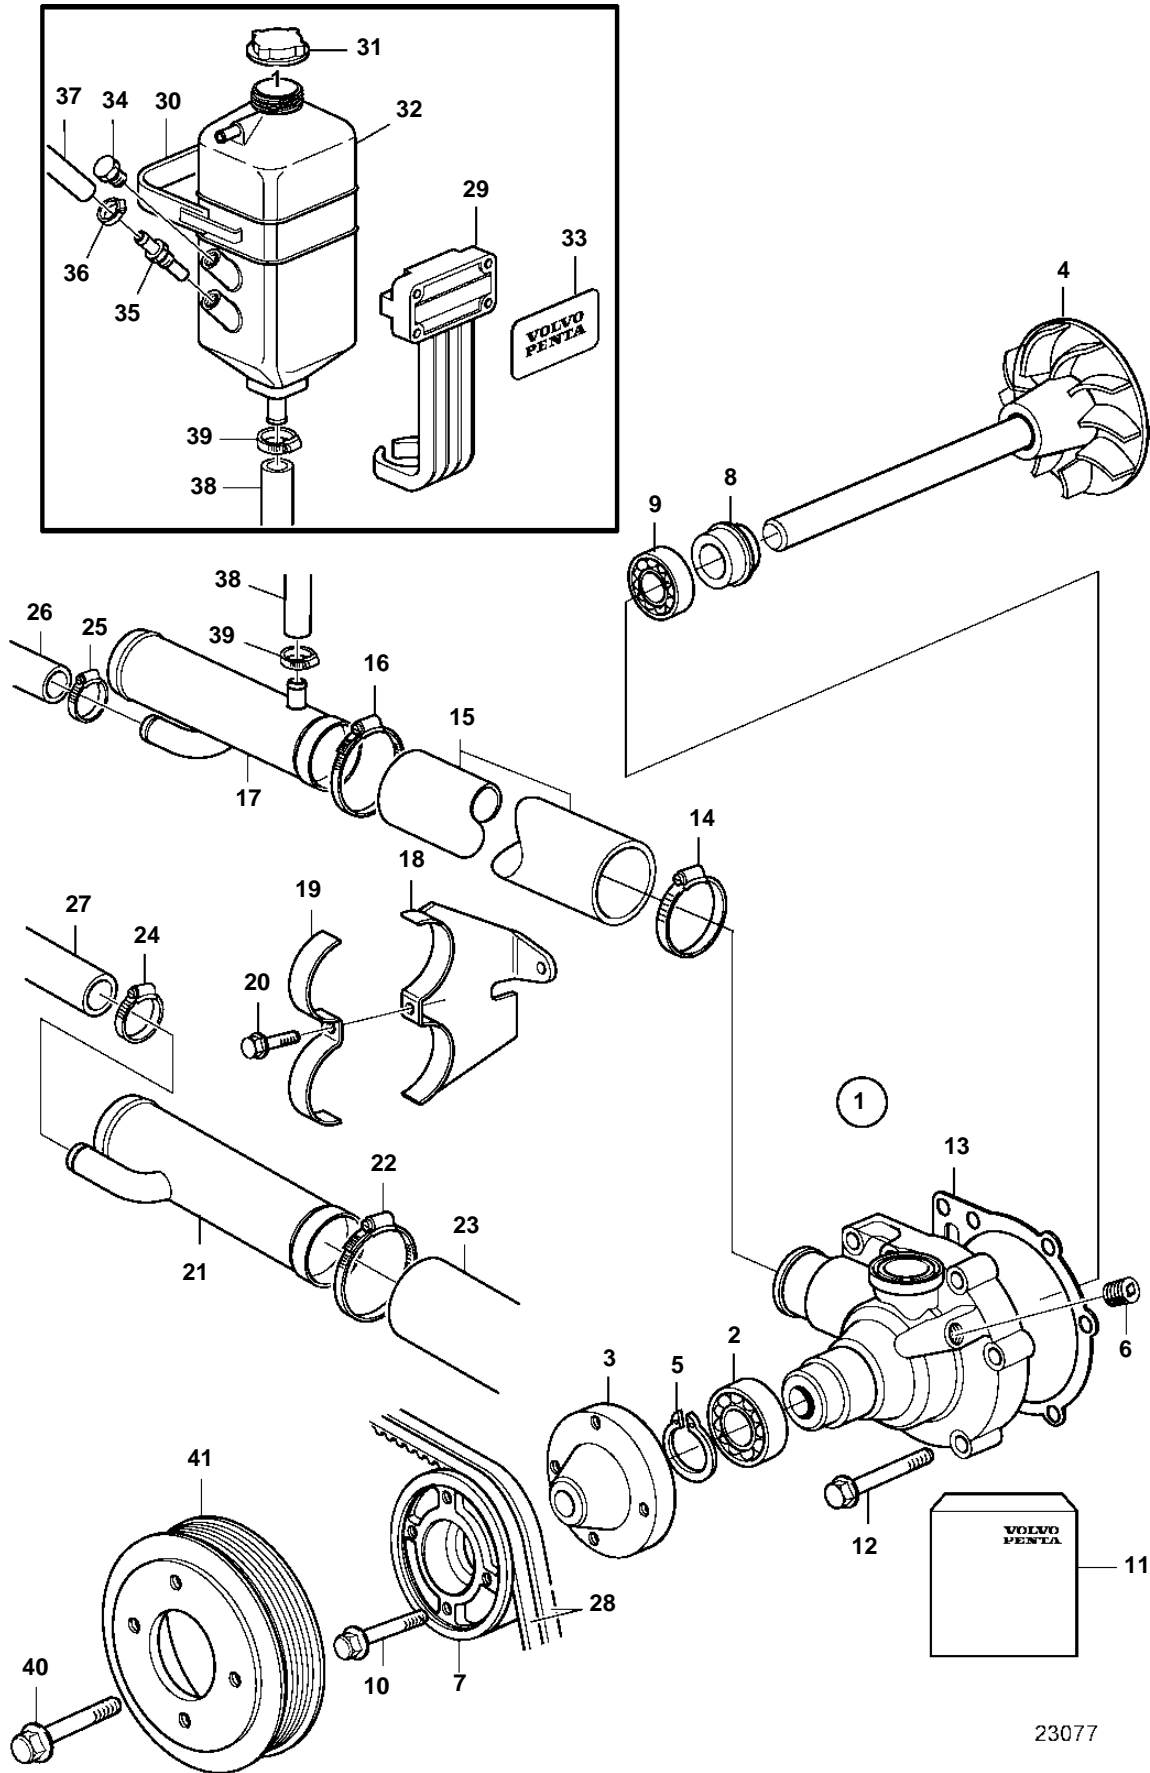

TAMD41H-A, TAMD41H-B

TAMD41H-A, TAMD41H-B

REF	PART NO.	QTY	DESCRIPTION	NOTES
1	3580765	1	Water pump	Replaced by 1 pc 3809412, coolant pump, 1 pc 3588383, pulley and 4 pcs 946173, flange screw.
	3809412	1	Circulation pump	
	3803869	1	Circ. pump, exch	Exchange unit
2	181538	1	· Ball bearing	EARLY TYPE. Included in overhaul kit.
3	860455	1	· Hub	EARLY TYPE. Included in overhaul kit.
4		1	· Shaft	EARLY TYPE. Included in overhaul kit.
5	914462	1	· Lock ring	EARLY TYPE
6	479977	1	· Plug	EARLY TYPE. Included in overhaul kit.
7	1542235	1	· Pulley	EARLY TYPE. Included in overhaul kit.
8	1676432	1	· Sealing ring	EARLY TYPE
9	1660609	1	· Ball bearing	EARLY TYPE
10	946173	4	· Flange screw	EARLY TYPE. Included in overhaul kit.
11	876794	1	Repair kit	
12	947760	6	Flange screw	
13	859027	1	Gasket	Included in overhaul kit.
14	943479	1	Hose clamp	
15	860968	1	Hose	Inlet-water pump.
16	943479	1	Hose clamp	
17	860965	1	Coolant pipe	
18	860969	1	Bracket	
19	860967	1	Clamp	
20	946440	1	Flange screw	
21	860966	1	Coolant pipe	
22	943479	1	Hose clamp	
23	860968	1	Hose	Thermostat housing-outlet.
24	943476	1	Hose clamp	
25	943476	1	Hose clamp	
26	861543	1	Hose	Water pump-reverse gear.
27	860645	1	Hose	After cooler-outlet.
28	966978	1	V-belt kit	
29	843260	1	Bracket	
30	843266	1	Clamp	
31	844624	1	Pressure cap	
32	844062	1	Expansion tank	
33	876234	1	Decal set	
34	947660	1	Plug	
35	843247	1	Tube	
36	943470	1	Hose clamp	
37	943366	X	Hose	L=2000mm. Expansion tank-thermostat housing.
38	952969	X	Rubber hose	L=1940mm
39	943472	2	Hose clamp	
40	3588383	1	Pulley	LATE TYPE
41	946173	4	Flange screw	LATE TYPE