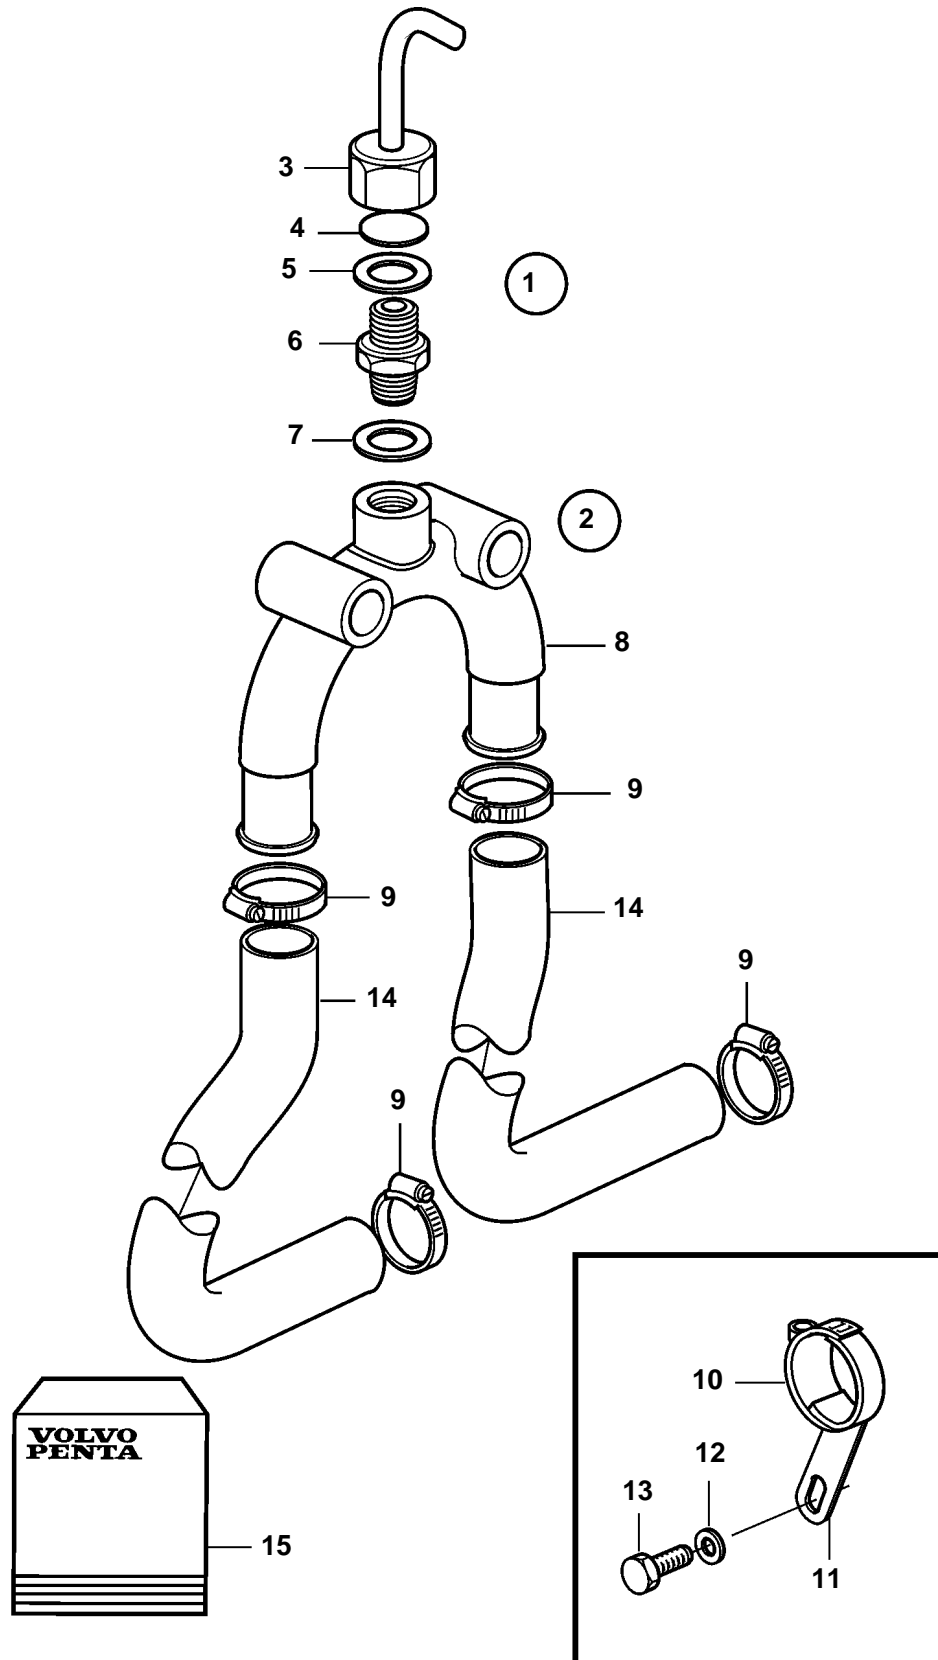

AD31P-A, AD31L-A, TAMD31L-A, TAMD31M-A, TAMD31S-A, TMD31L-A, D41L-A, AD41P-A, AD41L-A, TAMD41P-A, TAMD41L-A, TAMD41M-A, TAMD41H-A, TAMD41H-B, TMD41L-A-A

15310

AD31P-A, AD31L-A, TAMD31L-A, TAMD31M-A, TAMD31S-A, TMD31L-A, D41L-A, AD41P-A, AD41L-A, TAMD41P-A, TAMD41L-A, TAMD41M-A, TAMD41H-A, TAMD41H-B, TMD41L-A-A

REF	PART NO.	QTY	DESCRIPTION	NOTES
1	858588	1	Vacuum valve kit	REPL BY 3581591
2	828534	1	· Vacuum valve	
3	828533	1	· · Upper section	
4		2	· · Diaphragm	Included in overhaul kit.. Only 1 ea as spare part
5	828424	2	· · Gasket	Included in overhaul kit.. Only 1 ea as spare part
6	828266	1	· · Lower section	
7	947282	2	· · Gasket	Included in overhaul kit.. Only 1 ea as spare part
8	828501	1	· Branch pipe	
9	853548	4	· Hose clamp	
10	943473	1	· Hose clamp	
11	843747	1	· Anchorage	
12	976944	1	· Washer	(960141)
13	940142	1	· Screw	
14	952972	X	Rubber hose	
15	3818424	1	Repair kit	(875738)