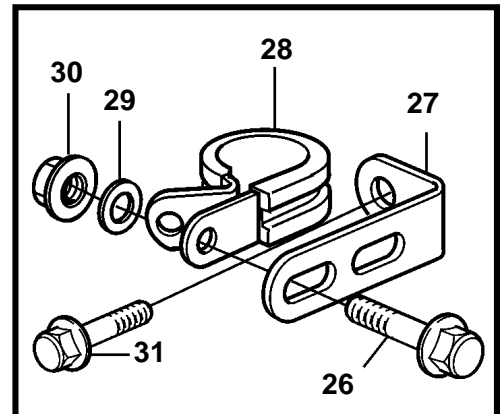

TMD41L-A, TAMD41P-A, TAMD41L-A, TAMD41M-A, TAMD41H-A, TAMD41H-B

TMD41L-A, TAMD41P-A, TAMD41L-A, TAMD41M-A, TAMD41H-A, TAMD41H-B

REF	PART NO.	QTY	DESCRIPTION	SEE SEC.	NOTES
1	860629	1	Sea water pump		
				3399	
	3581558	1	Sea water pump		
				6012	
	3583115	1	Sea water pump		
				6012	
	861198	1	Sea water pump		SOLAS
				2768	
	3581559	1	Sea water pump		
				6013	
	3583145	1	Sea water pump		
				6013	
2	858467	1	Companion flange		
3	968971	1	O-ring		
4	946173	2	Flange screw		
5	3580758	1	Bracket		
6	843075	1	Sleeve		
7	955894	1	Washer		
8	945444	1	Flange screw		
9	961669	1	Hose clamp		
10	857045	1	Clamp		
11	843075	1	Sleeve		
12	945444	1	Flange screw		
13	955894	1	Washer		
14	834974	1	Clamp		
15	861387	1	Bracket		
16	947760	1	Flange screw		
17	948746	1	Flange screw		
18	955893	1	Washer		
19	952640	1	Clamp		
20	846780	1	Bracket		
21	965181	1	Screw		
22	860997	1	Hose		Sea water pump-oil cooler.
23	943476	1	Hose clamp		
24	861738	1	Hose		Reverse gear-sea water pump.
25	961669	2	Hose clamp		
26	946544	1	Flange screw		
27	965558	1	Bracket		
28	952640	1	Clamp		
29	955893	1	Washer		
30	949278	1	Lock nut		
31	947760	1	Flange screw		