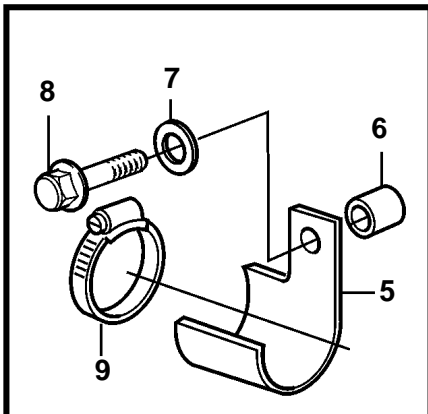

TMD41L-A, TAMD41P-A, TAMD41L-A, TAMD41M-A, TAMD41H-A, TAMD41H-B

TMD41L-A, TAMD41P-A, TAMD41L-A, TAMD41M-A, TAMD41H-A, TAMD41H-B

REF	PART NO.	QTY	DESCRIPTION	SEE SEC.	NOTES
1	860629	1	Sea water pump		
				3399	
	3581558	1	Sea water pump		
				6012	
	3583115	1	Sea water pump		
				6012	
	861198	1	Sea water pump		SOLAS
				2768	
	3581559	1	Sea water pump		
				6013	
	3583145	1	Sea water pump		
				6013	
2	858467	1	Companion flange		
3	968971	1	O-ring		
4	946173	2	Flange screw		
5	3580758	1	Bracket		
6	843075	1	Sleeve		
7	955894	1	Washer		
8	945444	1	Flange screw		
9	961669	1	Hose clamp		
10	857045	1	Clamp		
11	843075	1	Sleeve		
12	945444	1	Flange screw		
13	955894	1	Washer		
14	834974	1	Clamp		
15	861387	1	Bracket		
16	947760	1	Flange screw		
17	948746	1	Flange screw		
18	955893	1	Washer		
19	952640	1	Clamp		
20	846780	1	Bracket		
21	965181	1	Screw		
22	860997	1	Hose		Sea water pump-oil cooler.
23	943476	1	Hose clamp		
24	861738	1	Hose		Reverse gear-sea water pump.
25	961669	2	Hose clamp		
26	946544	1	Flange screw		
27	965558	1	Bracket		
28	952640	1	Clamp		
29	955893	1	Washer		
30	949278	1	Lock nut		
31	947760	1	Flange screw		