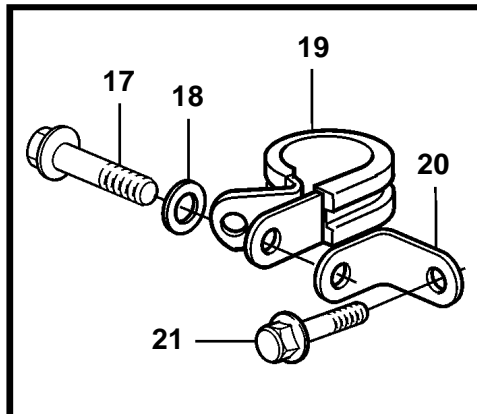

TMD41L-A, TAMD41P-A, TAMD41L-A, TAMD41M-A, TAMD41H-A, TAMD41H-B

TMD41L-A, TAMD41P-A, TAMD41L-A, TAMD41M-A, TAMD41H-A, TAMD41H-B

REF	PART NO.	QTY	DESCRIPTION	SEE SEC.	NOTES
1	860629	1	Sea water pump		
				3399	
	3581558	1	Sea water pump		
				6012	
	3583115	1	Sea water pump		
				6012	
	861198	1	Sea water pump		SOLAS
				2768	
	3581559	1	Sea water pump		
				6013	
	3583145	1	Sea water pump		
				6013	
2	858467	1	Companion flange		
3	968971	1	O-ring		
4	946173	2	Flange screw		
5	3580758	1	Bracket		
6	843075	1	Sleeve		
7	955894	1	Washer		
8	945444	1	Flange screw		
9	961669	1	Hose clamp		
10	857045	1	Clamp		
11	843075	1	Sleeve		
12	945444	1	Flange screw		
13	955894	1	Washer		
14	834974	1	Clamp		
15	861387	1	Bracket		
16	947760	1	Flange screw		
17	948746	1	Flange screw		
18	955893	1	Washer		
19	952640	1	Clamp		
20	846780	1	Bracket		
21	965181	1	Screw		
22	860997	1	Hose		Sea water pump-oil cooler.
23	943476	1	Hose clamp		
24	861738	1	Hose		Reverse gear-sea water pump.
25	961669	2	Hose clamp		
26	946544	1	Flange screw		
27	965558	1	Bracket		
28	952640	1	Clamp		
29	955893	1	Washer		
30	949278	1	Lock nut		
31	947760	1	Flange screw		