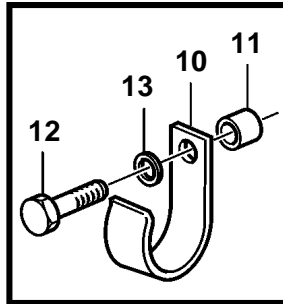

TMD41L-A, TAMD41P-A, TAMD41L-A, TAMD41M-A, TAMD41H-A, TAMD41H-B

TMD41L-A, TAMD41P-A, TAMD41L-A, TAMD41M-A, TAMD41H-A, TAMD41H-B

REF	PART NO.	QTY	DESCRIPTION	SEE SEC.	NOTES
1	860629	1	Sea water pump		
				3399	
	3581558	1	Sea water pump		
				6012	
	3583115	1	Sea water pump		
				6012	
	861198	1	Sea water pump		SOLAS
				2768	
	3581559	1	Sea water pump		
				6013	
	3583145	1	Sea water pump		
				6013	
2	858467	1	Companion flange		
3	968971	1	O-ring		
4	946173	2	Flange screw		
5	3580758	1	Bracket		
6	843075	1	Sleeve		
7	955894	1	Washer		
8	945444	1	Flange screw		
9	961669	1	Hose clamp		
10	857045	1	Clamp		
11	843075	1	Sleeve		
12	945444	1	Flange screw		
13	955894	1	Washer		
14	834974	1	Clamp		
15	861387	1	Bracket		
16	947760	1	Flange screw		
17	948746	1	Flange screw		
18	955893	1	Washer		
19	952640	1	Clamp		
20	846780	1	Bracket		
21	965181	1	Screw		
22	860997	1	Hose		Sea water pump-oil cooler.
23	943476	1	Hose clamp		
24	861738	1	Hose		Reverse gear-sea water pump.
25	961669	2	Hose clamp		
26	946544	1	Flange screw		
27	965558	1	Bracket		
28	952640	1	Clamp		
29	955893	1	Washer		
30	949278	1	Lock nut		
31	947760	1	Flange screw		