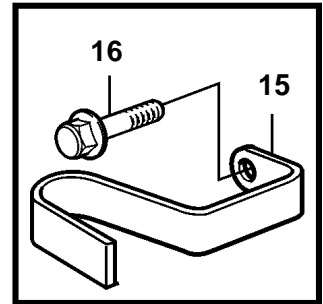

TMD41L-A, TAMD41P-A, TAMD41L-A, TAMD41M-A, TAMD41H-A, TAMD41H-B

TMD41L-A, TAMD41P-A, TAMD41L-A, TAMD41M-A, TAMD41H-A, TAMD41H-B

REF	PART NO.	QTY	DESCRIPTION	SEE SEC.	NOTES
1	860629	1	Sea water pump		
				3399	
	3581558	1	Sea water pump		
				6012	
	3583115	1	Sea water pump		
				6012	
	861198	1	Sea water pump		SOLAS
				2768	
	3581559	1	Sea water pump		
				6013	
	3583145	1	Sea water pump		
				6013	
2	858467	1	Companion flange		
3	968971	1	O-ring		
4	946173	2	Flange screw		
5	3580758	1	Bracket		
6	843075	1	Sleeve		
7	955894	1	Washer		
8	945444	1	Flange screw		
9	961669	1	Hose clamp		
10	857045	1	Clamp		
11	843075	1	Sleeve		
12	945444	1	Flange screw		
13	955894	1	Washer		
14	834974	1	Clamp		
15	861387	1	Bracket		
16	947760	1	Flange screw		
17	948746	1	Flange screw		
18	955893	1	Washer		
19	952640	1	Clamp		
20	846780	1	Bracket		
21	965181	1	Screw		
22	860997	1	Hose		Sea water pump-oil cooler.
23	943476	1	Hose clamp		
24	861738	1	Hose		Reverse gear-sea water pump.
25	961669	2	Hose clamp		
26	946544	1	Flange screw		
27	965558	1	Bracket		
28	952640	1	Clamp		
29	955893	1	Washer		
30	949278	1	Lock nut		
31	947760	1	Flange screw		