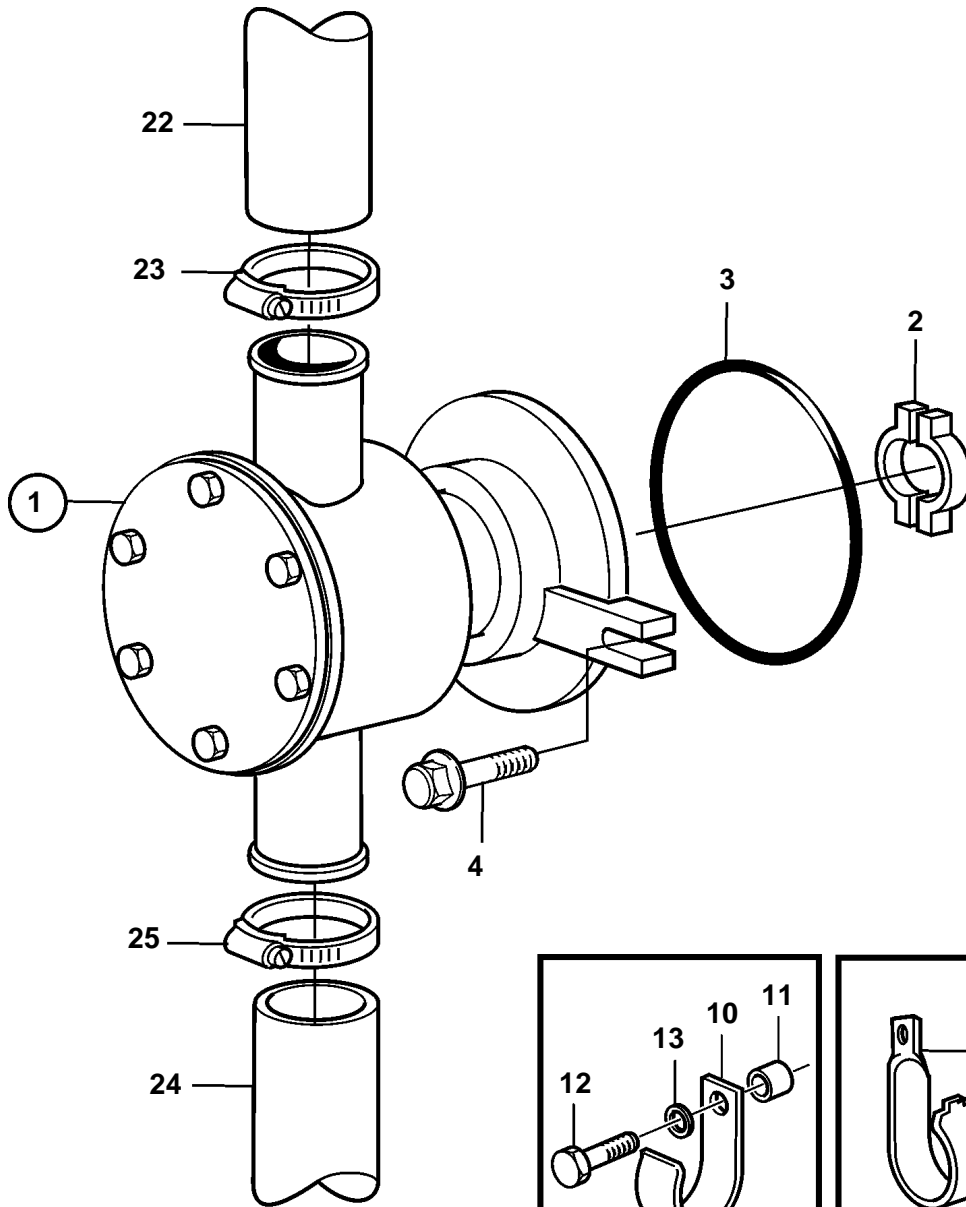

TMD41L-A, TAMD41P-A, TAMD41L-A, TAMD41M-A, TAMD41H-A, TAMD41H-B

TMD41L-A, TAMD41P-A, TAMD41L-A, TAMD41M-A, TAMD41H-A, TAMD41H-B

REF	PART NO.	QTY	DESCRIPTION	SEE SEC.	NOTES
1	860629	1	Sea water pump		
				3399	
	3581558	1	Sea water pump		
				6012	
	3583115	1	Sea water pump		
				6012	
	861198	1	Sea water pump		SOLAS
				2768	
	3581559	1	Sea water pump		
				6013	
	3583145	1	Sea water pump		
				6013	
2	858467	1	Companion flange		
3	968971	1	O-ring		
4	946173	2	Flange screw		
5	3580758	1	Bracket		
6	843075	1	Sleeve		
7	955894	1	Washer		
8	945444	1	Flange screw		
9	961669	1	Hose clamp		
10	857045	1	Clamp		
11	843075	1	Sleeve		
12	945444	1	Flange screw		
13	955894	1	Washer		
14	834974	1	Clamp		
15	861387	1	Bracket		
16	947760	1	Flange screw		
17	948746	1	Flange screw		
18	955893	1	Washer		
19	952640	1	Clamp		
20	846780	1	Bracket		
21	965181	1	Screw		
22	860997	1	Hose		Sea water pump-oil cooler.
23	943476	1	Hose clamp		
24	861738	1	Hose		Reverse gear-sea water pump.
25	961669	2	Hose clamp		
26	946544	1	Flange screw		
27	965558	1	Bracket		
28	952640	1	Clamp		
29	955893	1	Washer		
30	949278	1	Lock nut		
31	947760	1	Flange screw		