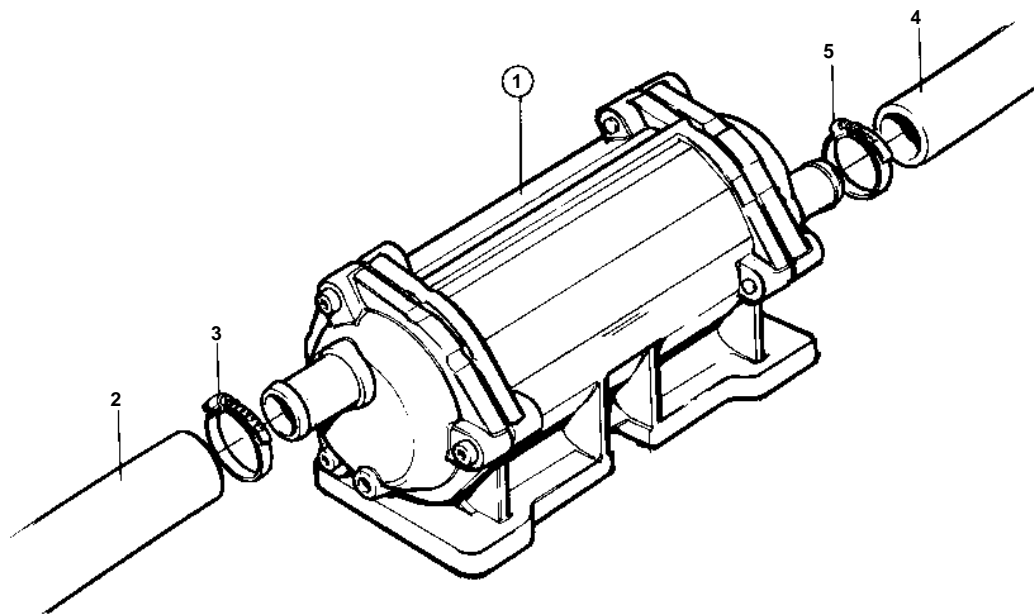

TAMD41P-A, TAMD41L-A, TAMD41M-A

15583

TAMD41P-A, TAMD41L-A, TAMD41M-A

REF	PART NO.	QTY	DESCRIPTION	SEE SEC.	NOTES
1	861601	1	Oil cooler		
				9730	
2	860404	1	Hose		After cooler-oil cooler.
3	943475	1	Hose clamp		
4	860997	1	Hose		Sea water pump-oil cooler.
5	943475	1	Hose clamp		