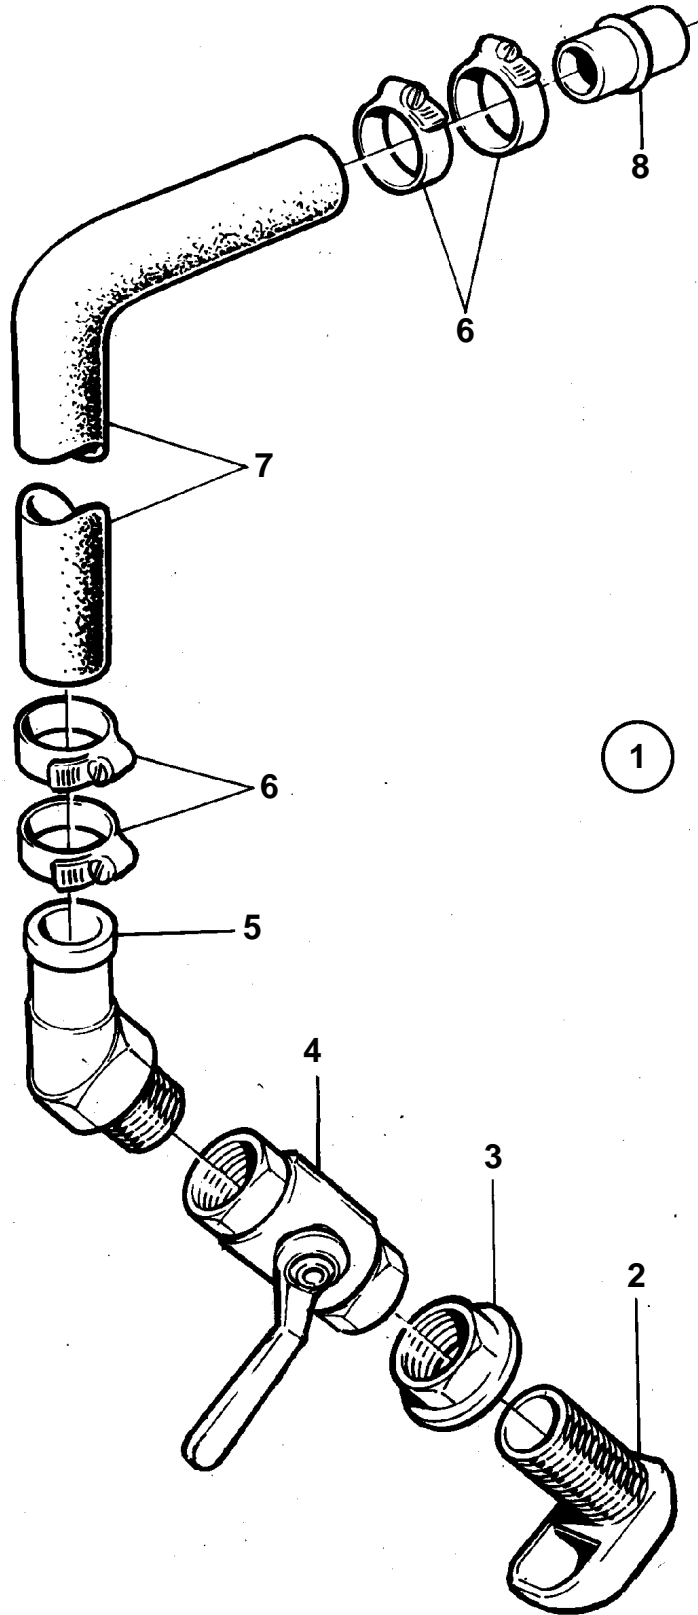

AD31L-A, AD31P-A

16580

AD31L-A, AD31P-A

REF	PART NO.	QTY	DESCRIPTION	NOTES
1	1140129	1	Cooling wate inlet	D=32mm
2	836876	1	· Strainer	
3	836879	1	· Nut	
4	1140125	1	· Ball valve	
5	828696	1	· Hose attachment	45°
6	961670	X	Hose clamp	
7	1140664	X	Exhaust hose	(828461)
8	861090	1	Tube	For engines without power steering.