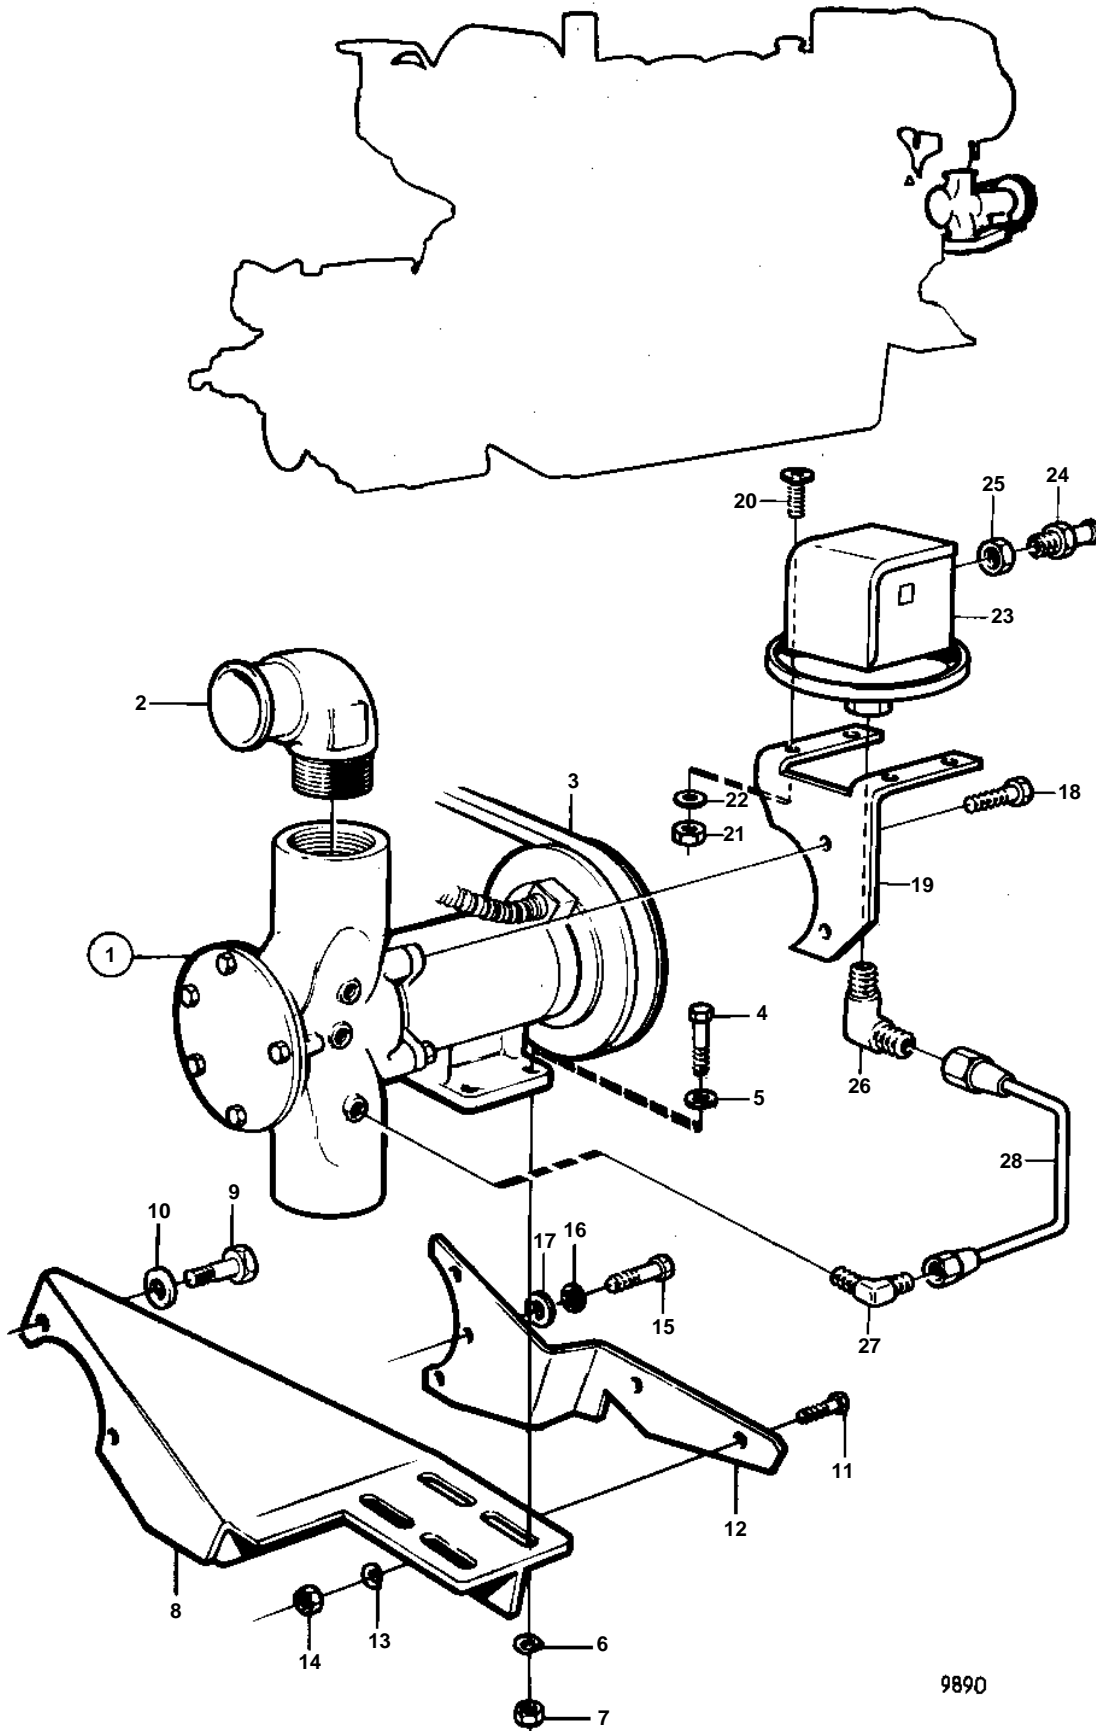

TMD122A, TAMD122A, TAMD122P-A, TAMD122P-B, TAMD122P-C

9890

TMD122A, TAMD122A, TAMD122P-A, TAMD122P-B, TAMD122P-C

| REF | PART NO. | QTY | DESCRIPTION | SEE SEC. | NOTES |
|-----|----------|-----|-----------------|----------|----------|
| 1 | 846105 | 1 | Water pump | 1014 | |
| 2 | 813644 | 2 | Hose attachment | | |
| 3 | 846361 | 1 | V-belt | | |
| 4 | 955535 | 4 | Screw | | |
| 5 | 976945 | 4 | Washer | | (960148) |
| 6 | 942336 | 4 | Spring washer | | |
| 7 | 955827 | 4 | Nut | | |
| 8 | 846231 | 1 | Bracket | | |
| 9 | 955577 | 2 | Screw | | |
| 10 | 941911 | 2 | Spring washer | | |
| 11 | 955535 | 2 | Screw | | |
| 12 | 846232 | 1 | Bracket | | |
| 13 | 942336 | 2 | Spring washer | | |
| 14 | 955827 | 2 | Nut | | |
| 15 | 955535 | 3 | Screw | | |
| 16 | 940097 | 3 | Washer | | |
| 17 | 942336 | 3 | Spring washer | | |
| 18 | 955525 | 2 | Screw | | |
| 19 | 846218 | 1 | Bracket | | |
| 20 | | 4 | Screw | | |
| 21 | 940119 | 4 | Nut | | |
| 22 | 941904 | 4 | Spring washer | | |
| 23 | 1144047 | 1 | Switch | | |
| 24 | 822327 | 1 | Cable union | | |
| | 881192 | 1 | Cable union | | |
| 25 | 880243 | 2 | Nut | | |
| 26 | 944155 | 1 | Nipple | | |
| 27 | 954343 | 1 | Elbow nipple | | |
| 28 | 846253 | 1 | Tube | | |