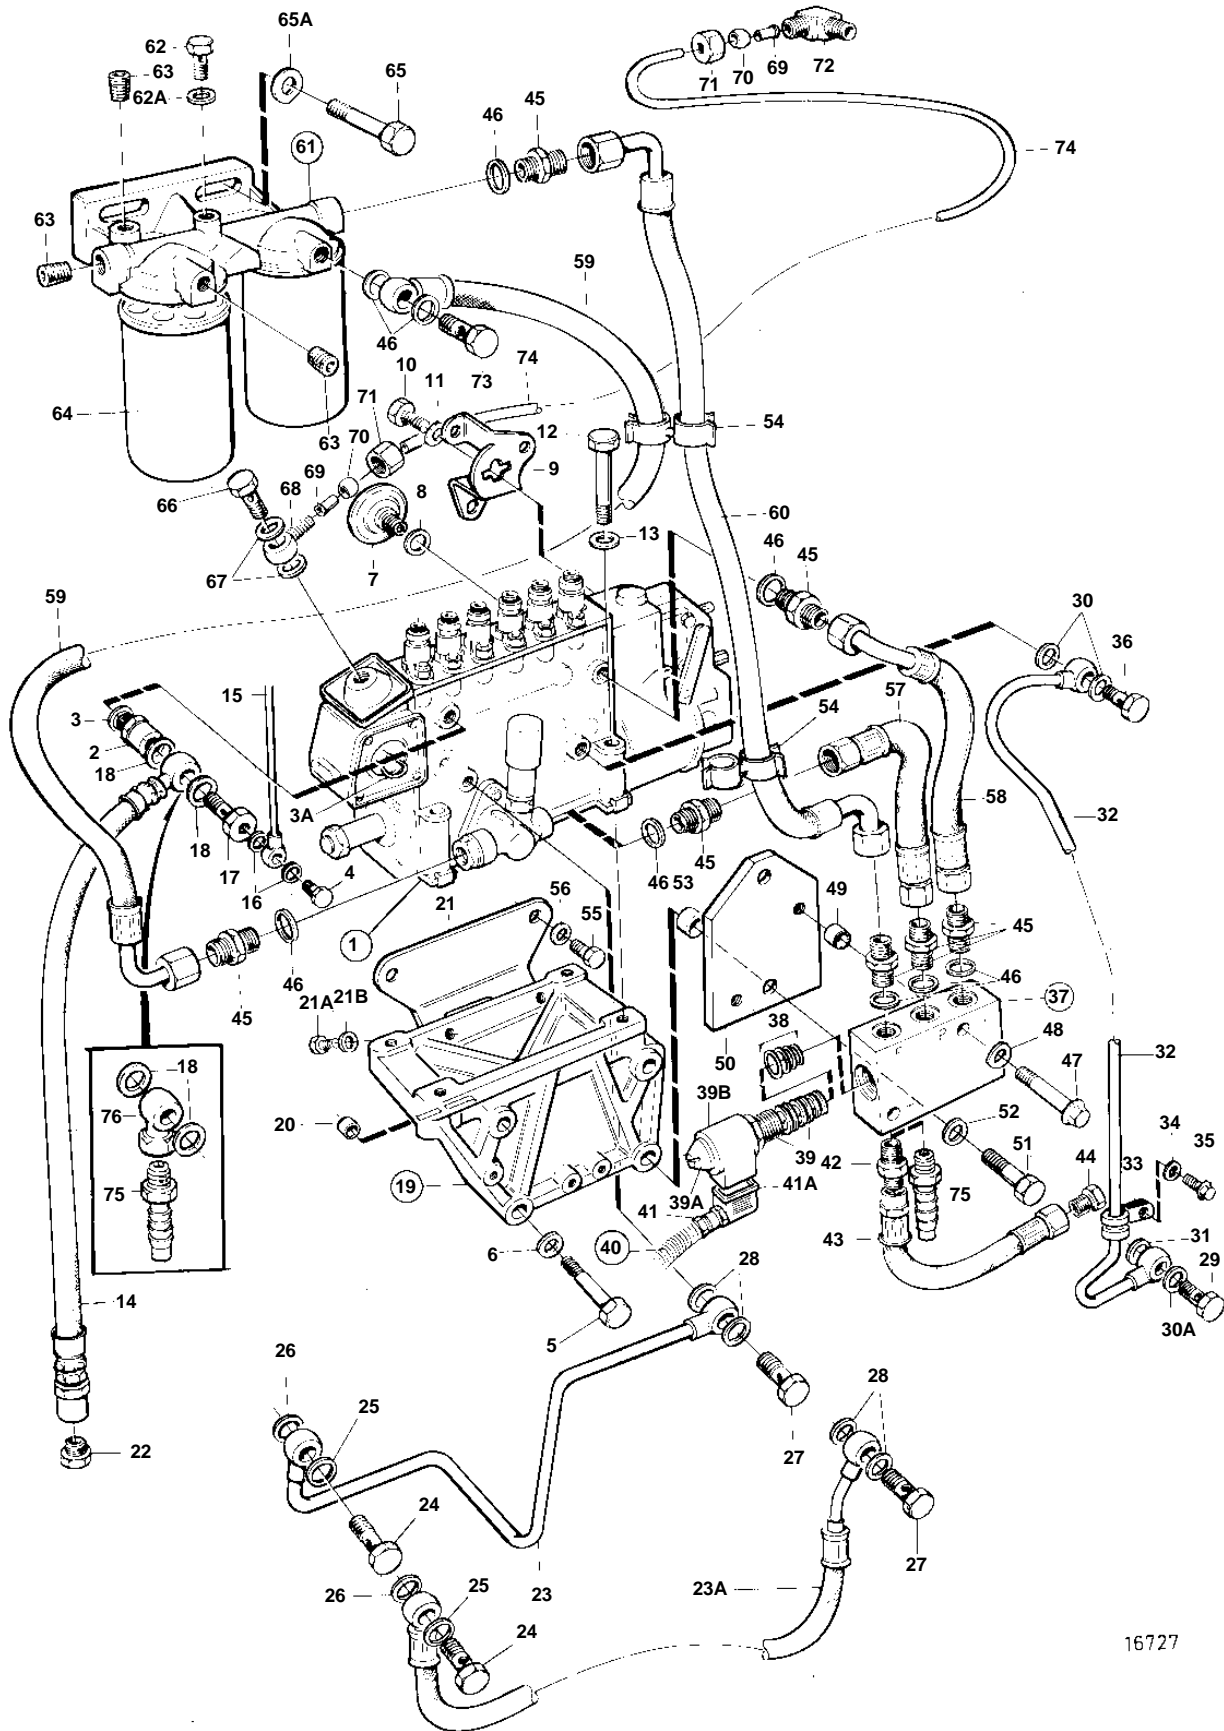

TAMD122P-A

TAMD122P-A

REF	PART NO.	QTY	DESCRIPTION	SEE SEC.	NOTES
1	866737	1	Injection pump		
	3803781	1	Injection pump, exch		Exchange unit
				3052	
2	3825154	1	• Overflow valve		
3	11996	1	Gasket		
3A	422525	1	Attaching lug		
4	74033	1	Hollow screw		
5	955566	2	Screw		
6	940280	2	Spring washer		
7	477173	1	Pressure equalizer		
8	969011	1	Gasket		
9	848677	1	Lever		
10	955270	1	Screw		
11	941906	1	Spring washer		
12	940156	4	Screw		
13	190509	4	Washer		
14	3830312	1	Fuel hose		
15	844543	1	Leak-off pipe		
16	947620	2	Gasket		
17	16496	1	Hollow screw		
18	969011	2	Gasket		
19	866784	1	Bracket		
20		2	• Guide sleeve		
21		1	• Support		
21A	479696	2	• Screw		
21B	940097	2	• Washer		
22	22753	1	Nipple		
23	866615	1	Pipe		
23A	3829244	1	Lube oil hose		SNXXXXXXXXXX/235665-(3826447)
24	837709	1	Hollow screw		
25	11994	1	Gasket		
26	942703	1	Gasket		
27	48634	1	Hollow screw		
28	947281	2	Gasket		
29	942007	1	Hollow screw		
30	947281	2	Gasket		SNXXXXXXXXXX/233031
	969011	2	Gasket		SNXXXXXXXXXX/233032-
30A	11998	1	Gasket		
31	942703	1	Gasket		
32	478964	1	Oil return pipe		SNXXXXXXXXXX/233031
	3826088	1	Oil return pipe		SNXXXXXXXXXX/233032-
33	952623	1	Clamp		SNXXXXXXXXXX/233031
34	941906	1	Spring washer		SNXXXXXXXXXX/233031
35	950045	1	Screw		SNXXXXXXXXXX/233031
36	48634	1	Hollow screw		SNXXXXXXXXXX/233031
	25167	1	Hollow screw		SNXXXXXXXXXX/233032-
37	3828983	1	Shut-off valve		
38	3828981	1	• O-ring kit		
39		1	• Valve		
39A		1	• Nut		
39B	3825240	1	• Magnet		
40	866927	1	Cable kit		
41	844576	1	• Cable union		
41A	866664	1	Connector unit		
42	977677	1	Nipple		
43	3830309	1	Fuel hose		
44	22753	1	Nipple		
45	941754	7	Nipple		
46	969011	7	Gasket		
47	973924	2	Flange screw		
48	976944	2	Washer		
49	843075	2	Sleeve		