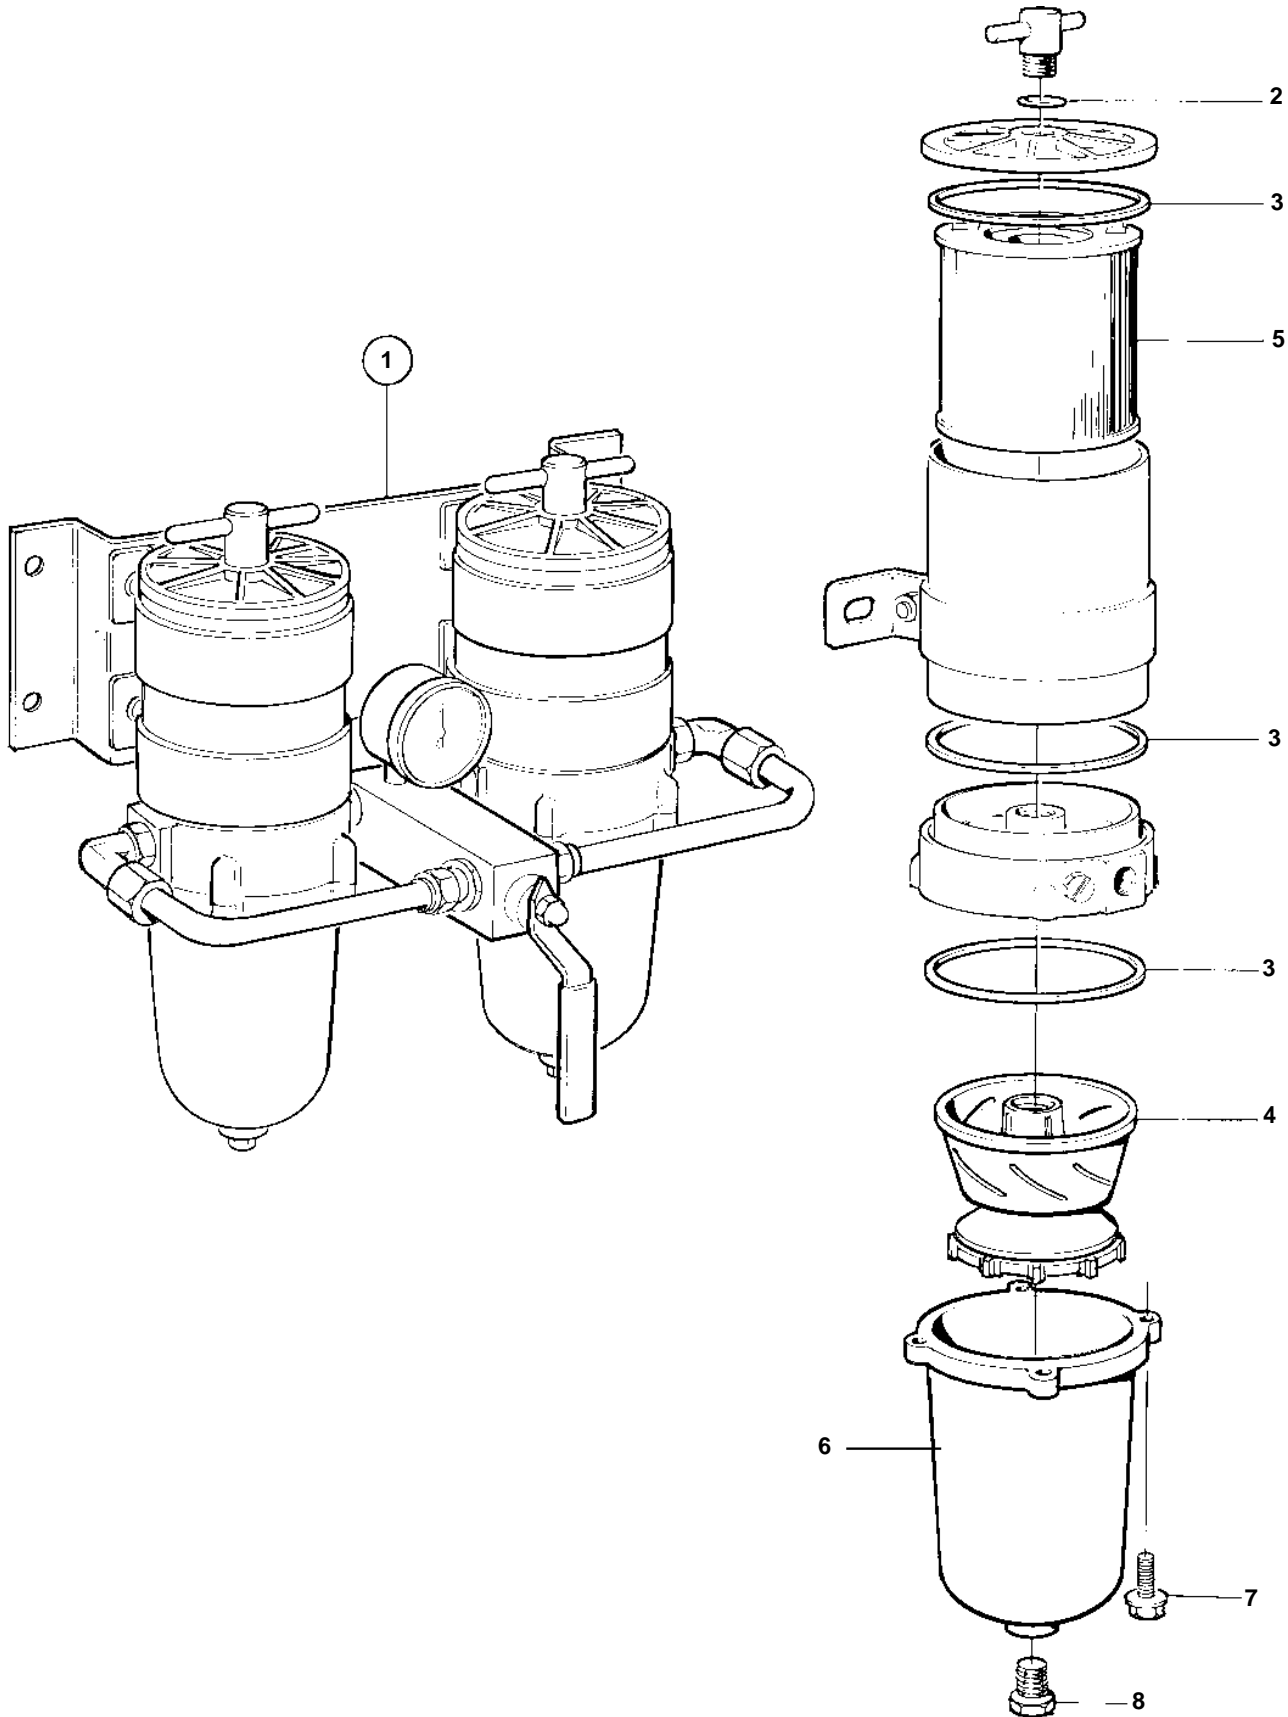

TMD122A, TAMD122A, TAMD122P-A, TAMD122P-B, TAMD122P-C

15909

TMD122A, TAMD122A, TAMD122P-A, TAMD122P-B, TAMD122P-C

REF	PART NO.	QTY	DESCRIPTION	SEE SEC.	NOTES
1	3825022	1	Fuel cleaner		LATE TYPE
			Bulletin 50-11A	50-11A-EN	Fuel Filters / Water Separators
2	838505	2	· O-ring		
3	846719	6	· Gasket		
4	3825028	2	· Turbine		
5	3825027	2	· Filter insert		
6	848293	2	· Bowl		
7	940094	8	· Screw		
8	952075	2	· Plug		