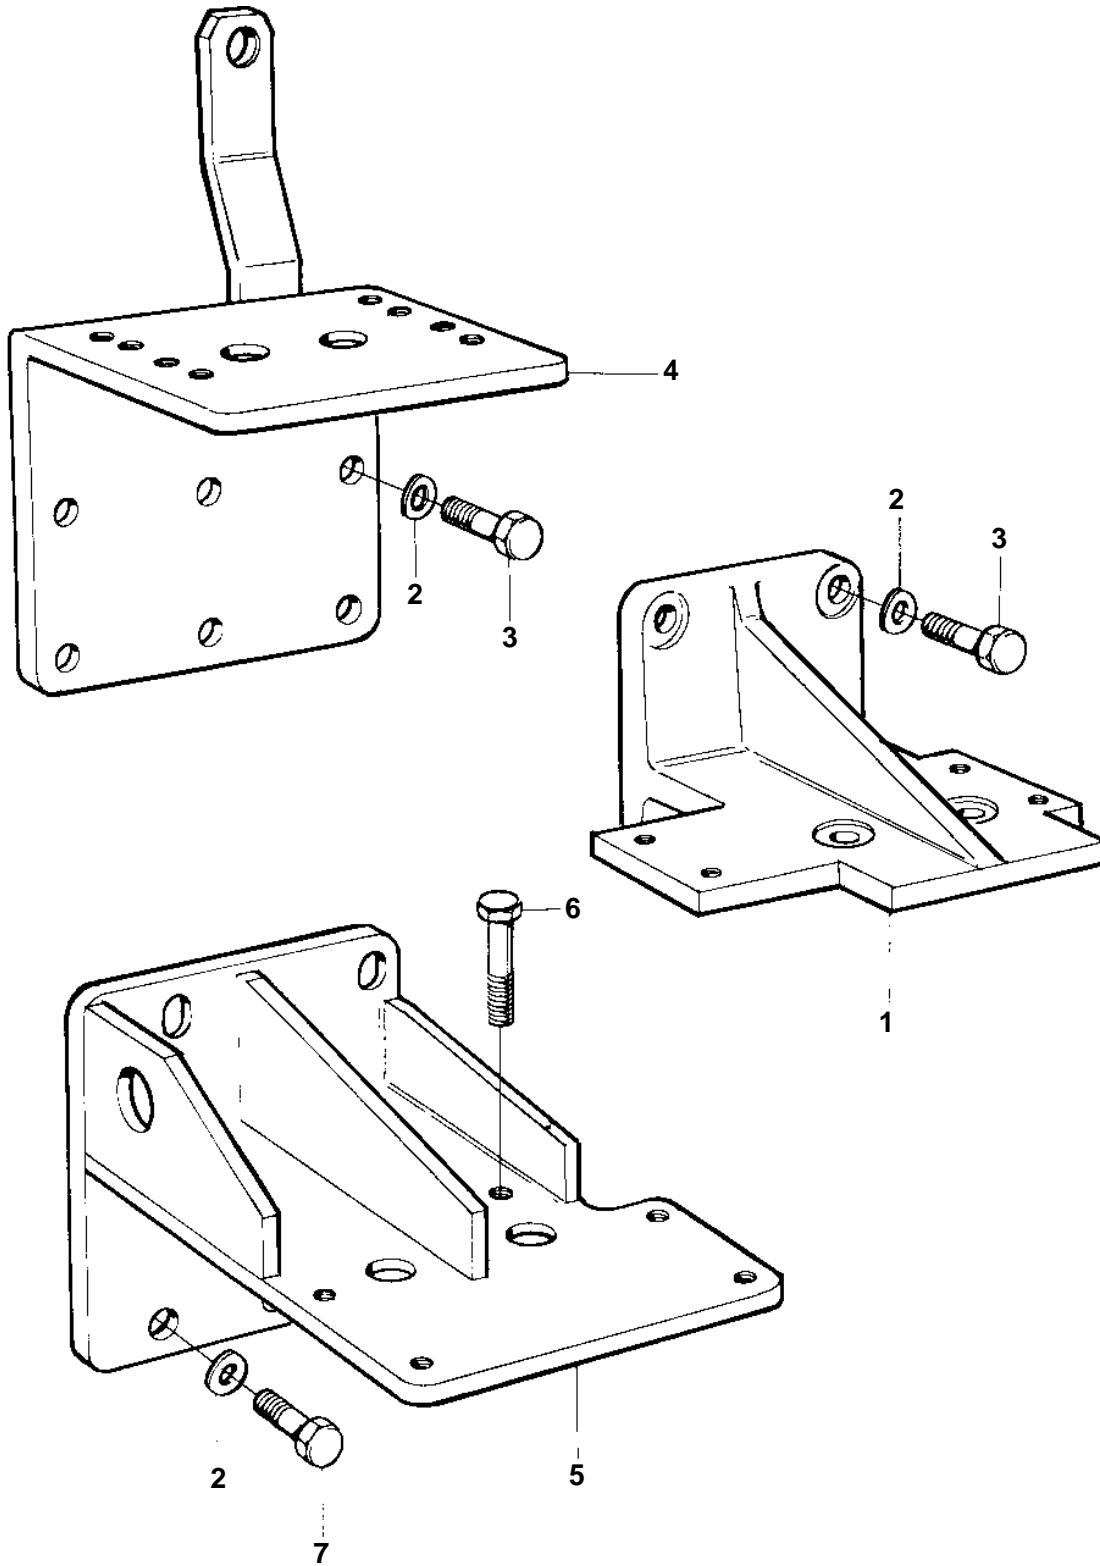

TMD122A, TAMD122A, TAMD122P-A, TAMD122P-C

TMD122A, TAMD122A, TAMD122P-A, TAMD122P-C

REF	PART NO.	QTY	DESCRIPTION	NOTES
2	941912	8	Spring washer	
	941912	10	Spring washer	FOR MG5114SC
5	863967	1	Bracket	SO S.B
	863966	1	Bracket	SO P
6	970972	2	Screw	
7	955590	8	Screw	
	955363	10	Screw	FOR MG5114SC