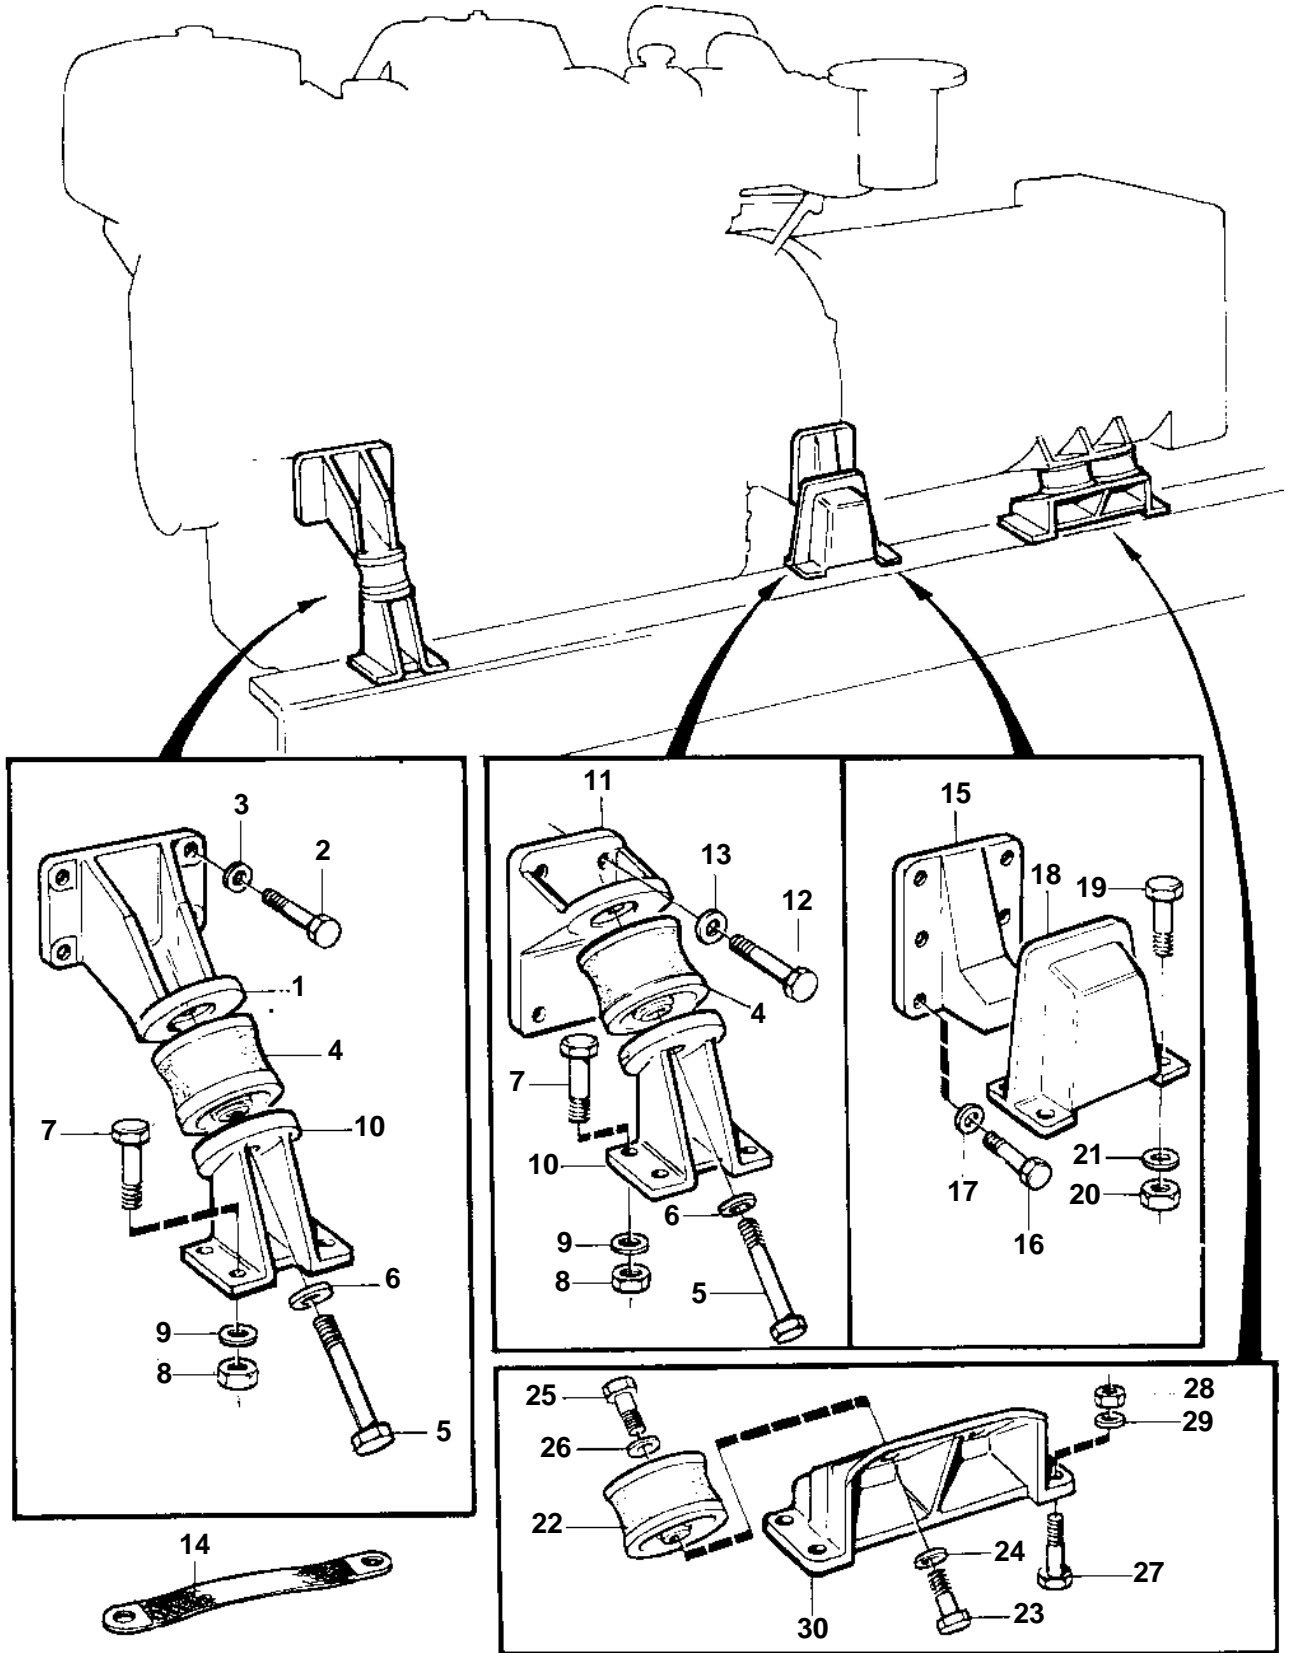

TMD122A, TAMD122A(AUX)

TMD122A, TAMD122A(AUX)

REF	PART NO.	QTY	DESCRIPTION	NOTES
1	820745	2	Bracket	
2	955578	8	Screw	
3	941911	8	Spring washer	
4	899734	4	Rubber cushion	
5	970968	4	Screw	
6	940280	4	Spring washer	
7	955562	8	Screw	
8	940176	8	Nut	
9	940280	8	Spring washer	
10	820822	2	Bracket	297mm to crankshaft center.
	820744	2	Bracket	262mm to crankshaft center.
11	820742	2	Bracket	
12	955561	8	Screw	
13	940280	8	Spring washer	
14	948881	1	Ground cable	
15	899144	2	Bracket	297mm to crankshaft center.
	899145	2	Bracket	262mm to crankshaft center.
16	955561	12	Screw	
17	940280	12	Spring washer	
18	817954	2	Bracket	
19	955535	8	Screw	
20	955827	8	Nut	
21	942336	8	Spring washer	
22	899734	4	Rubber cushion	
23	970969	4	Screw	
24	940280	4	Spring washer	
25	970968	4	Screw	
26	940280	4	Spring washer	
27	955562	8	Screw	
28	940176	8	Nut	
29	940280	8	Spring washer	
30		2	Bracket	H=73mm
		2	Bracket	H=108mm