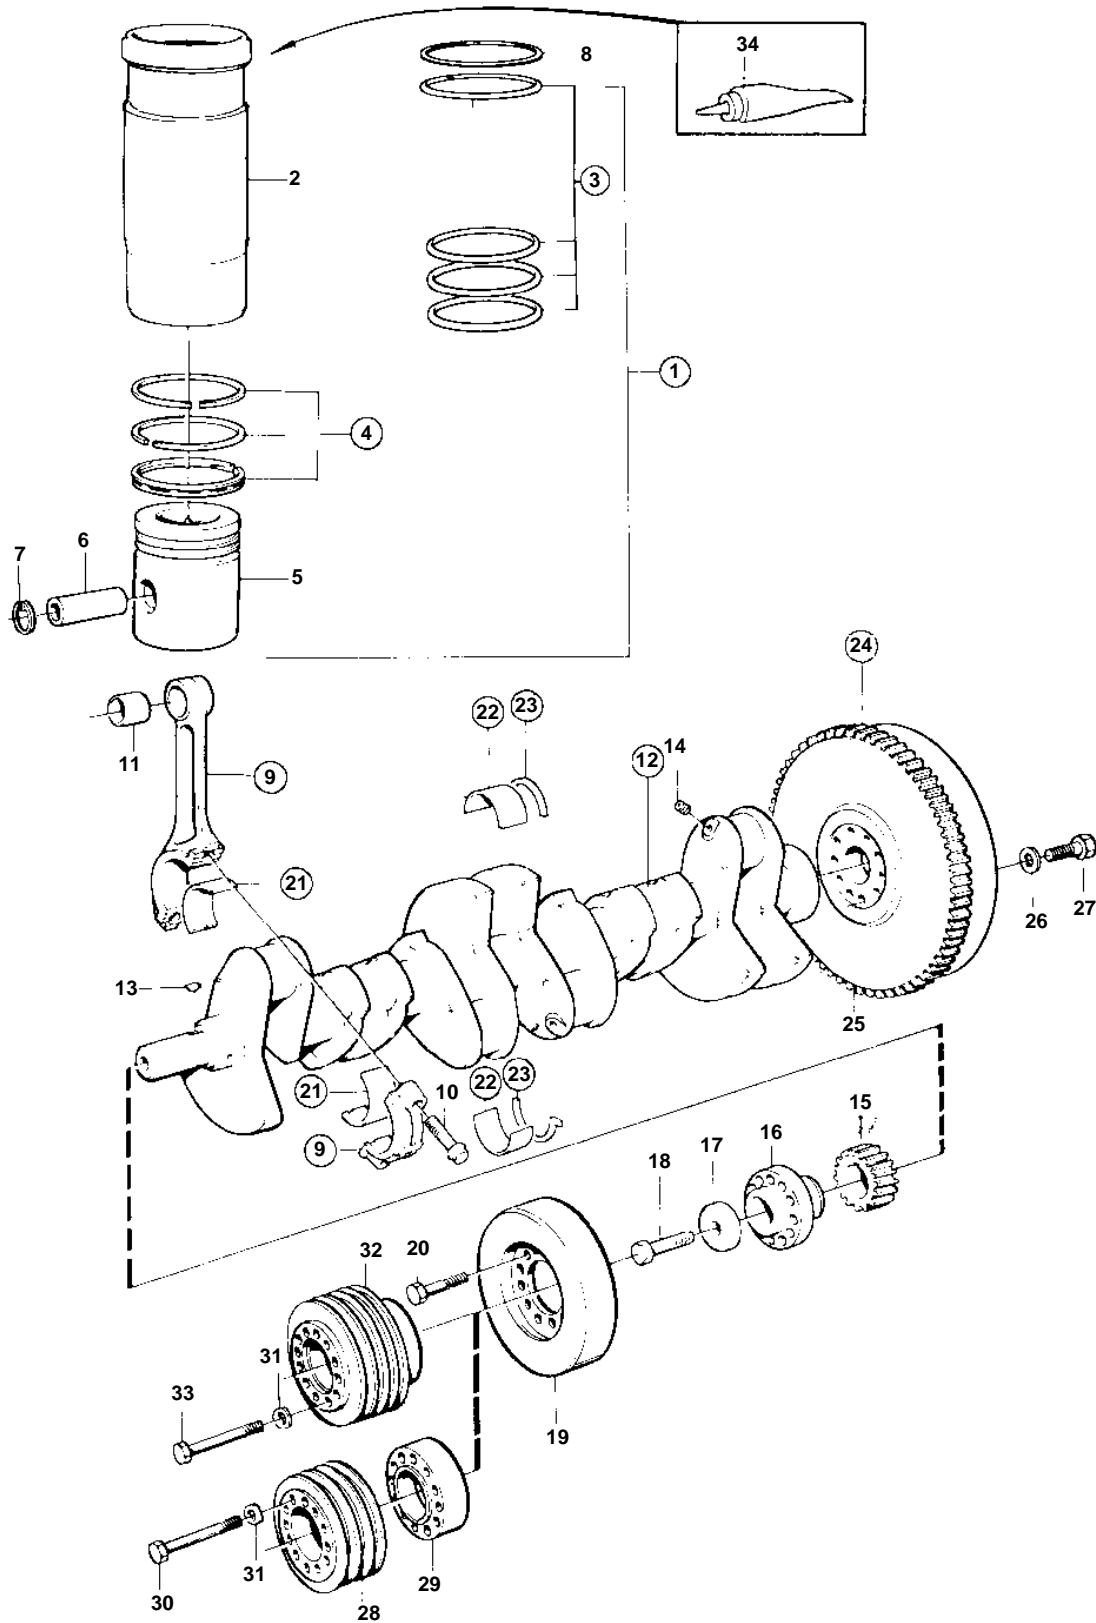

TMD122A, TAMD122A

15804

TMD122A, TAMD122A

REF	PART NO.	QTY	DESCRIPTION	SEE SEC.	NOTES
1	3825519	6	Cylinder liner kit		Replaced by 3836125.
1	3836125	6	Cylinder liner kit		When changing cylinder lines on engines older then SN-XXXX/254148 should all lines changes.
2		6	· Cylinder liner		
3	270950	6	· Sealing ring kit		
4	3825613	6	· Piston ring kit		
4	876799	6	· Piston ring kit		For cylinder liner 3822992 and 3836125.
5		6	· Piston		
6	8193837	6	· Piston pin		(479875)
7	423124	12	· Lock ring		
8	468271	X	Shim		TH=0,20mm
	468272	X	Shim		TH = 0,30mm
	468273	X	Shim		TH = 1,00mm
9	846864	6	Connecting rod		
10	1545479	12	· Screw		
11	470434	6	· Bushing		
12	3837690	1	Crankshaft, 10 hole for flywheel		SN-XXXXXXXXXX/190308 CLASSIFIED (848769)
	3830814	1	Crankshaft, 14 hole for flywheel		SNXXXXXXXXXX/190309- CLASSIFIED (865032)
13	422253	1	· Woodruff key		
14	978130	6	· Plug		
15	423080	1	Crankshaft gear		
			Bulletin 45-01	45-01-EN	Timing Gears, 71, 100, 121
16	470595	1	Hub		
17	422124	1	Washer		
18	941494	1	Screw		
19	849622	1	Vibration damper		
20	956601	12	Screw		
21	270130	6	Big end bearing kit		STD D
	270131	6	Big end bearing kit		U.S=0,25mm
	270132	6	Big end bearing kit		U.S=0,50mm
	270133	6	Big end bearing kit		U.S=0,75mm
	270134	6	Big end bearing kit		
22	270449	7	Main bearing kit		STD D
	270450	7	Main bearing kit		U.S=0,25mm
	270451	7	Main bearing kit		U.S=0,50mm
	270452	7	Main bearing kit		U.S=0,75mm
23	3093651	1	Thrust washer kit		STD D
	3093652	1	Thrust washer kit		O.S=0,10mm
	3093653	1	Thrust washer kit		O.S=0,20mm
24	864402	1	Flywheel, 10 hole		SN-XXXXXXXXXX/190308
			Bulletin 46-07	46-07-EN	Crankshaft/Flywheel
24	864997	1	Flywheel, 14 hole		SNXXXXXXXXXX/190309-
25	420794	1	· Gear ring		
26	467773	10	Washer		SN-XXXXXXXXXX/190308
	467773	14	Washer		SNXXXXXXXXXX/190309-
27	941570	10	Screw		SN-XXXXXXXXXX/190308
	478717	14	Screw		SNXXXXXXXXXX/190309-
28	823082	1	Pulley		3-GROOVES, 158mm. Not in comb with PTO front and right hand side mounted.
29	823083	1	Spacer ring		
30	959804	12	Screw		
31	941909	12	Spring washer		
32	837476	1	Pulley		4-GROOVES, 182mm. Not in comb with PTO front and right hand side mounted.
33	959188	12	Screw		
34	1161231	X	Sealant		304ml
	1161277	X	Sealant		10g