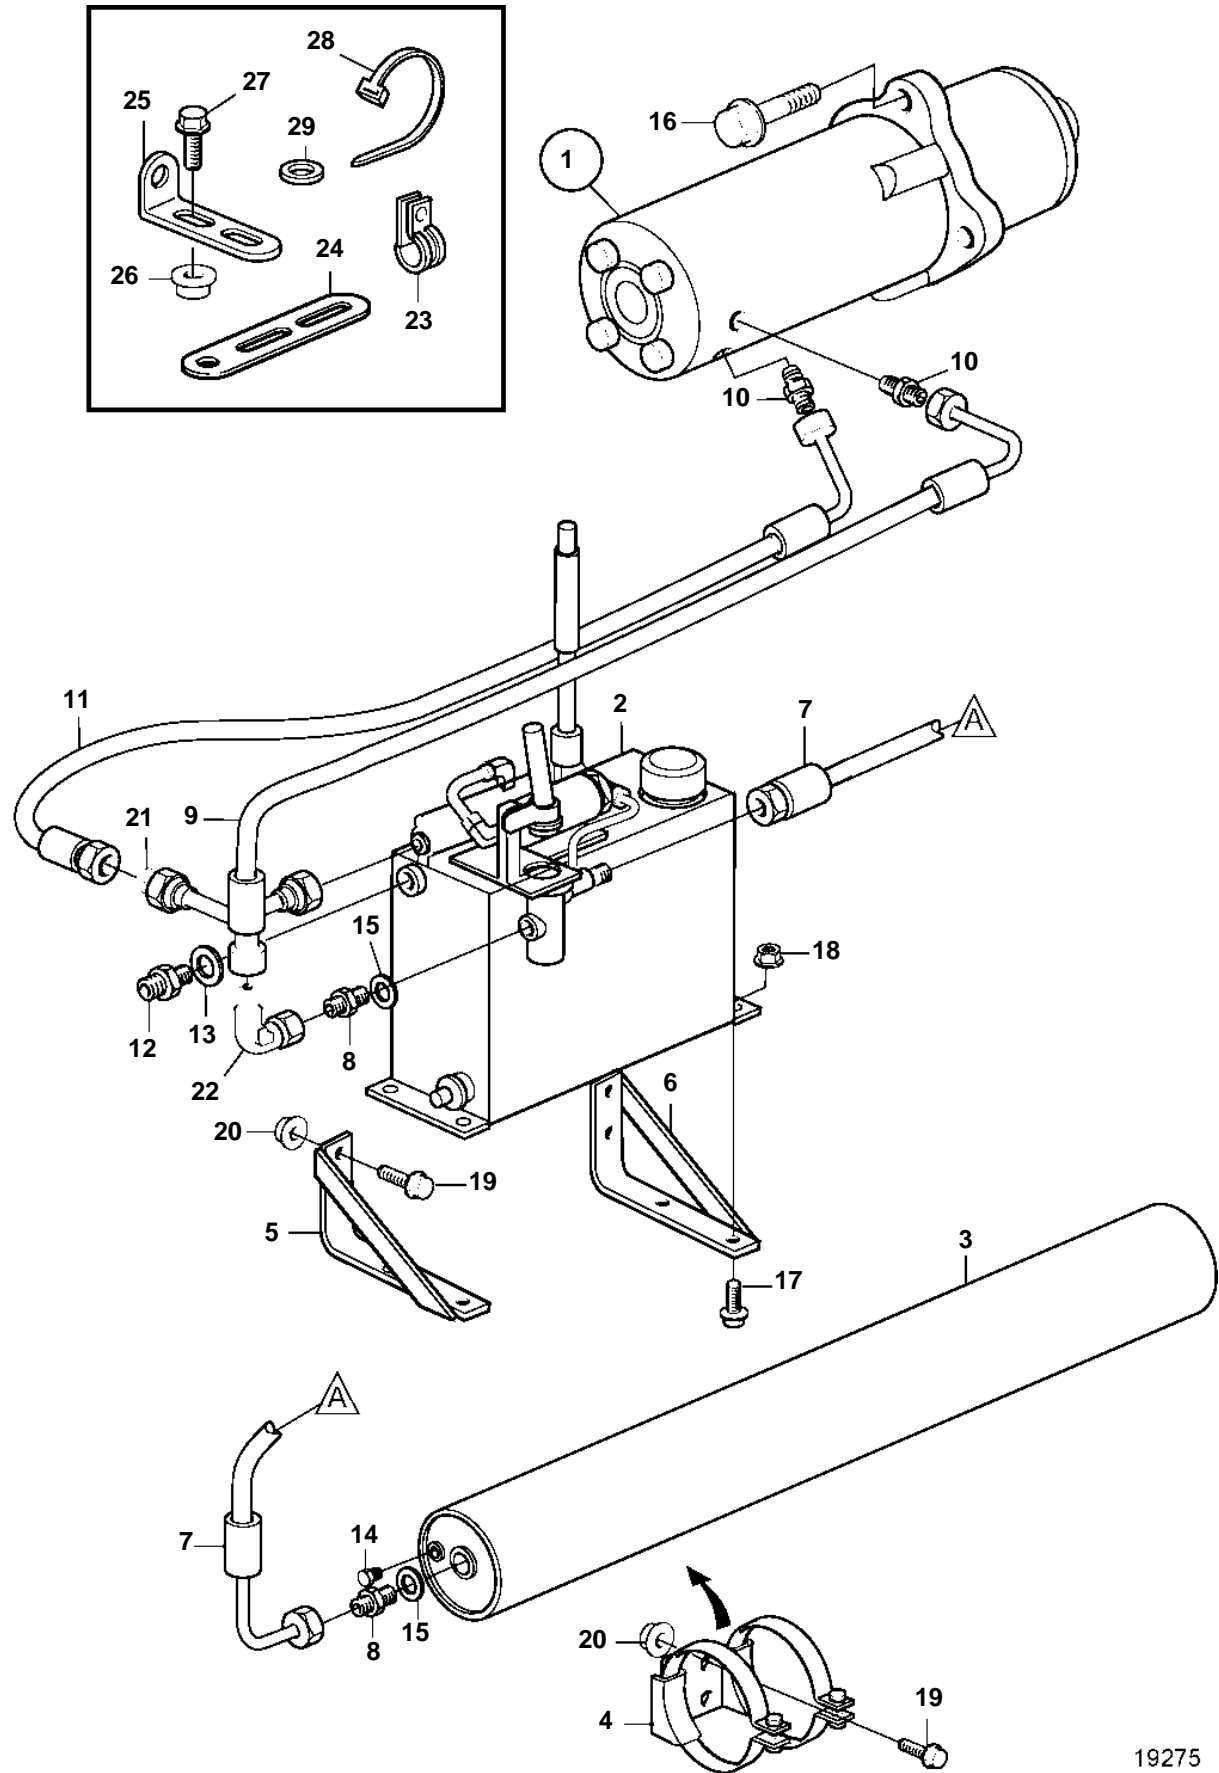

TMD122A, TAMD122A

TMD122A, TAMD122A

REF	PART NO.	QTY	DESCRIPTION	NOTES
1	3830513	1	Hydraulic motor Comps. not spec.	
2		1	Oil tank	
3			Fuel tank	Accumulator
4	3829542	2	Bracket	
5	3828379	1	Bracket, left	SO
6	3828380	1	Bracket, right	SO
7	3829545	1	Hydraulic hose	
8	957031	2	Nipple	
9	3838353	1	Hydraulic hose	
10	941750	2	Nipple	
11	3838352	1	Hydraulic hose	
12	981303	1	Nipple	
13	977937	1	Gasket	(944252)
14	963800	1	Nipple	
15	948883	2	Gasket	
16	946472	3	Screw	
17	947760	4	Flange screw	
18	948645	4	Lock nut	
19	946752	16	Flange screw	
20	971098	16	Flange lock nut	
21	983826	1	Nipple	
22	964016	1	Nipple	
23	1545432	4	Clamp	
24	965540	1	Bracket	
25	965559	1	Bracket	
26	945408	2	Flange nut	
27	946173	2	Flange screw	
28	948211	2	Strip clamp	
29	191172	1	Washer	